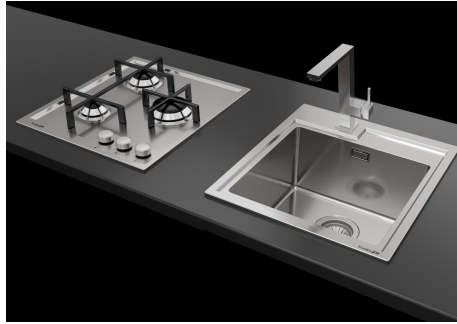

Sink Fortyfour

Kitchen Sinks

Code: 4151 050

DETAILS

Edge/Installation Type Standard (8 mm Edge)

Finish Foster brushed

Material AISI 304 stainless steel

Texture Brushed in line

Bowl dimension 365x350mm

Number of bowls 1 bowl

Waste fitting 3,5" drain

FEATURES

Deep bowls This bowls reach an important depth, over 20 cm, thanks to the advanced production technology, that can be offer great capiciency and practicity in all the washing operations.

High thickness 1mm thick steel. A significant thickness, which guarantees the maximum sturdiness and durability.

Perimetral overflow The overflow is always a security on the Foster sinks that prevents the overflow of water in case of oversights. The perimeter drain solution improves aesthetics thanks to its square and essential shape.

Small radius Bowls with squared shapes with a modern design and an increased capacity, for a minimal aesthetics connected with an extreme practicity.

TECHNICAL DATA

GALLERY

OPTIONAL ACCESSORIES

Iroko-wood chopping board