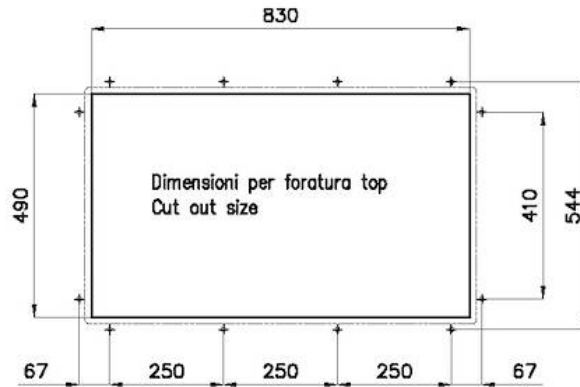

Coloring Black

Texture Fumè

Base 90 cm

Width 86 cm

Dimensions 860 x 520 mm

Bowl dimension 830 x 350 mm

Number of bowls	1 bowl
Built-in hole	View technical data sheet
Mixer holes	2 standard holes - 3rd hole on request
Standard fittings	Fixing hooks, gasket, drain, overflow and siphon, boxed packing
Drainer	No
Waste fitting	Drain with automatic control SPACE (PUSH)

TECHNICAL DATA

optional hole
foro opzionale

Filotop

FT

SPT

Sottotop

GALLERY

EQUIPMENT