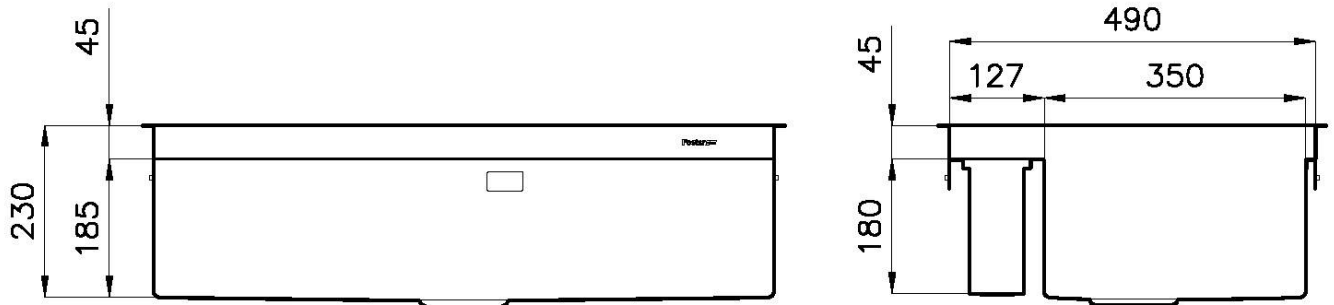

optional hole
foro opzionale