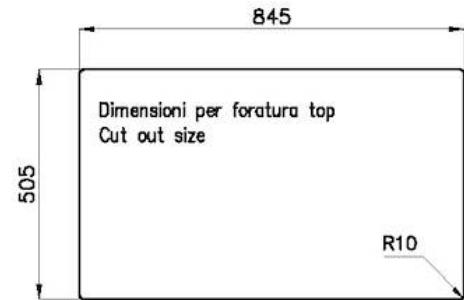

Coloring Black

Texture Fumè

Base 90 cm

Width 86 cm

Dimensions 860 x 520 mm

Bowl dimension 830 x 350 mm

Number of bowls	1 bowl
Built-in hole	View technical data sheet
Mixer holes	2 standard holes - 3rd hole on request
Standard fittings	Fixing hooks, gasket, drain, overflow and siphon, boxed packing
Drainer	No
Waste fitting	Drain with automatic control SPACE (PUSH)

TECHNICAL DATA

optional hole
foro opzionale

Filotop

FT

SPT

Sottotop

GALLERY

EQUIPMENT