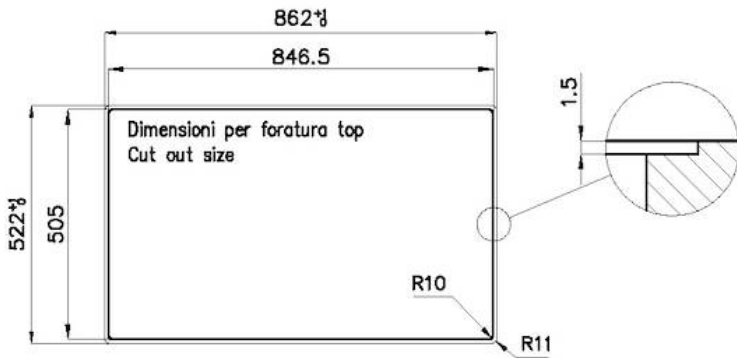

Filotop

FT

SPT

Sottotop

GALLERY