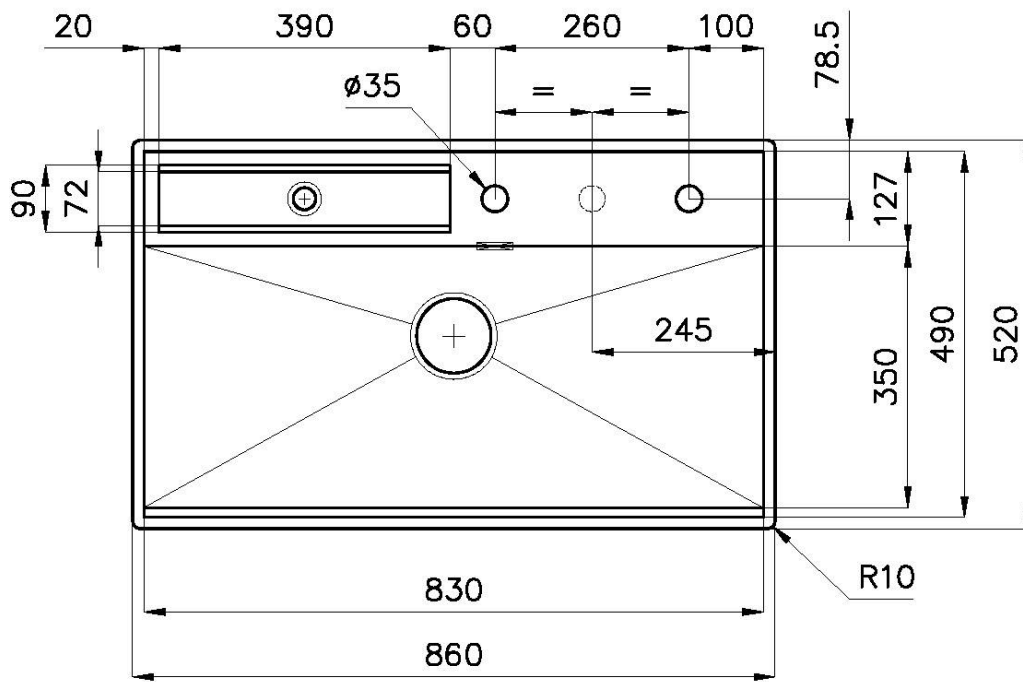

optional hole
foro opzionale