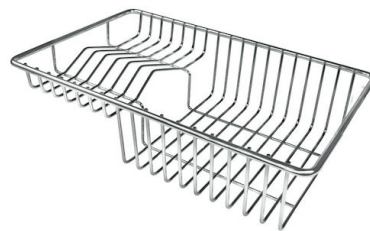

FEATURES

Automatic waste fitting	The waste-fitting with round remote knob is supplied; a practical accessory which makes it unnecessary to get wet in order to drain the water from the bowl.
Deep bowls	This bowls reach an important depth, over 20 cm, thanks to the advanced production technology, that can be offer great capieny and practicity in all the washing operations.
Double mixer hole	The large tap counter is already fitted with a series of 2 tap holes. In the second hole it is possible to install the remote control of the automatic drain or, alternatively, a practical soap dispenser.
High thickness	1mm thick steel. A significant thickness, which guarantees the maximum sturdiness and durability.
Perimetral overflow	The overflow is always a security on the Foster sinks that prevents the overflow of water in case of oversights. The perimeter drain solution improves aesthetics thanks to its square and essential shape.
Save space system	Drain and siphon are designed to leave as much space as possible in the under-sink area, more and more useful today for theseparate waste collection systems.
Small radius	Bowls with squared shapes with a modern design and an increased capacity, for a minimal aesthetics connected with an extreme practicity.

Glass chopping board
8631 300

Graters kit with ring-holder and food collection tray
8159 101
* only in combination with the accessory
8644 101

HDPE Chopping board
8657 001

Iroko-wood sliding chopping board with stainless steel colander
8644 044

Stainless steel perforated tray
8151 000
* only in combination with the accessory
8644 101

Stainless steel plate rack
8100 303
* only in combination with the accessory
8644 101

Stainless steel plate rack
8100 201