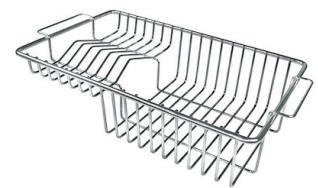

FEATURES

Automatic waste fitting	The waste-fitting with round remote knob is supplied; a practical accessory which makes it unnecessary to get wet in order to drain the water from the bowl.
Deep bowls	This bowls reach an important depth, over 20 cm, thanks to the advanced production technology, that can be offer great capieny and practicity in all the washing operations.
Double mixer hole	The large tap counter is already fitted with a series of 2 tap holes. In the second hole it is possible to install the remote control of the automatic drain or, alternatively, a practical soap dispenser.
High thickness	1mm thick steel. A significant thickness, which guarantees the maximum sturdiness and durability.
Perimetral overflow	The overflow is always a security on the Foster sinks that prevents the overflow of water in case of oversights. The perimeter drain solution improves aesthetics thanks to its square and essential shape.
Save space system	Drain and siphon are designed to leave as much space as possible in the under-sink area, more and more useful today for theseparate waste collection systems.
Small radius	Bowls with squared shapes with a modern design and an increased capacity, for a minimal aesthetics connected with an extreme practicity.

Glass chopping board
8631 300

Graters kit with ring-holder and food collection tray
8159 101
* only in combination with the accessory
8644 101

HDPE Chopping board
8657 001

Iroko-wood sliding chopping board with stainless steel colander
8644 044

Stainless steel perforated tray
8151 000
* only in combination with the accessory
8644 101

Stainless steel plate rack
8100 303
* only in combination with the accessory
8644 101

Stainless steel plate rack
8100 201