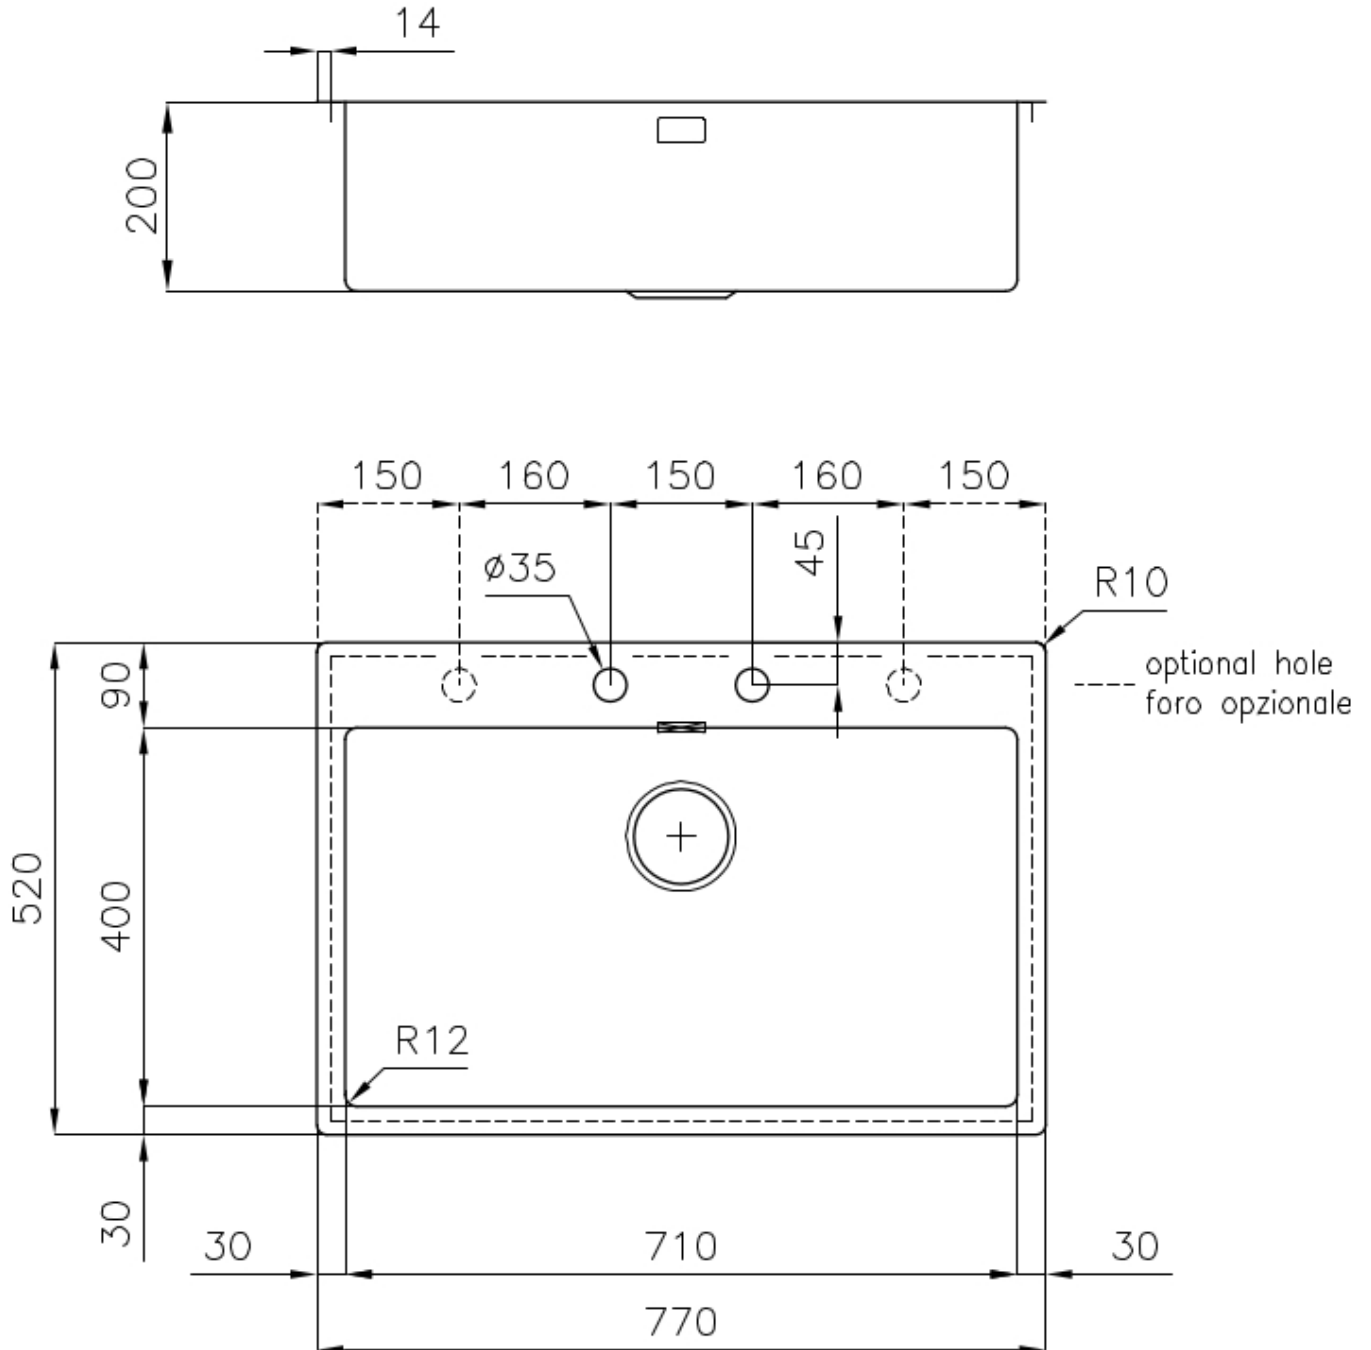

Space waste fitting

The elegant SPACE steel cap closes the drain and leaves no visible residues collected in the basket below. Space also has a small footprint and allows the optimal use of the under-sink compartment.

TECHNICAL DATA