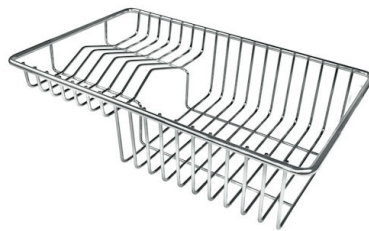

Save space system Drain and siphon are designed to leave as much space as possible in the under-sink area, more and more useful today for theseparate waste collection systems.

Small radius Bowls with squared shapes with a modern design and an increased capacity, for a minimal aesthetics connected with an extreme practicity.

Space waste fitting

The elegant SPACE steel cap closes the drain and leaves no visible residues collected in the basket below. Space also has a small footprint and allows the optimal use of the under-sink compartment.

TECHNICAL DATA

Lavello / Sink cod. 3366 050

GALLERY

EQUIPMENT

Space automatic waste fitting

OPTIONAL ACCESSORIES

HPDE Twin chopping board

Stainless steel plate rack

Glass chopping board

Graters kit with ring-holder and food collection tray

HPDE Chopping board

Iroko-wood chopping board with stainless steel colander

Iroko-wood sliding chopping board

Iroko-wood twin chopping board