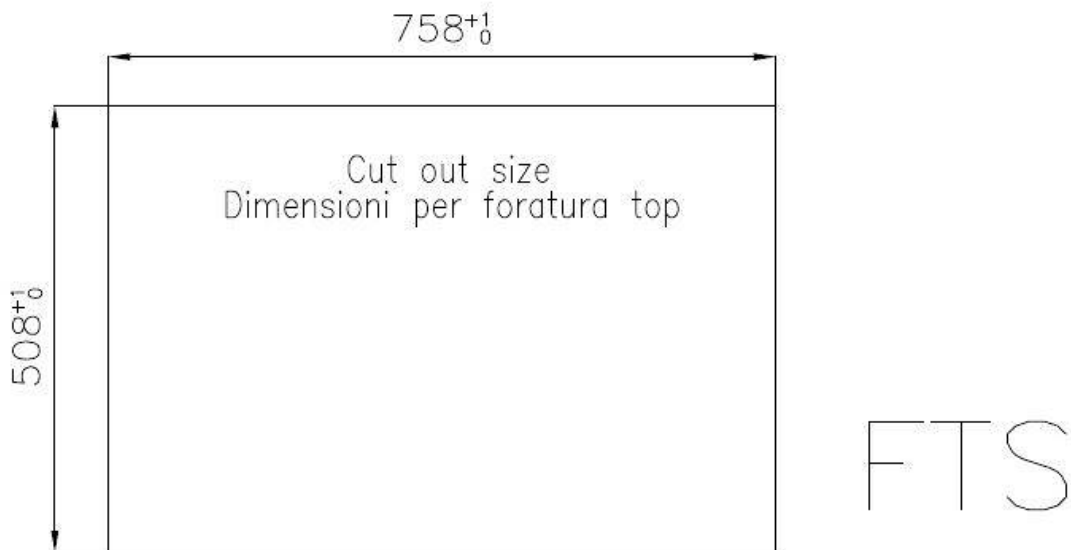

Lavello / Sink cod. 3366 050