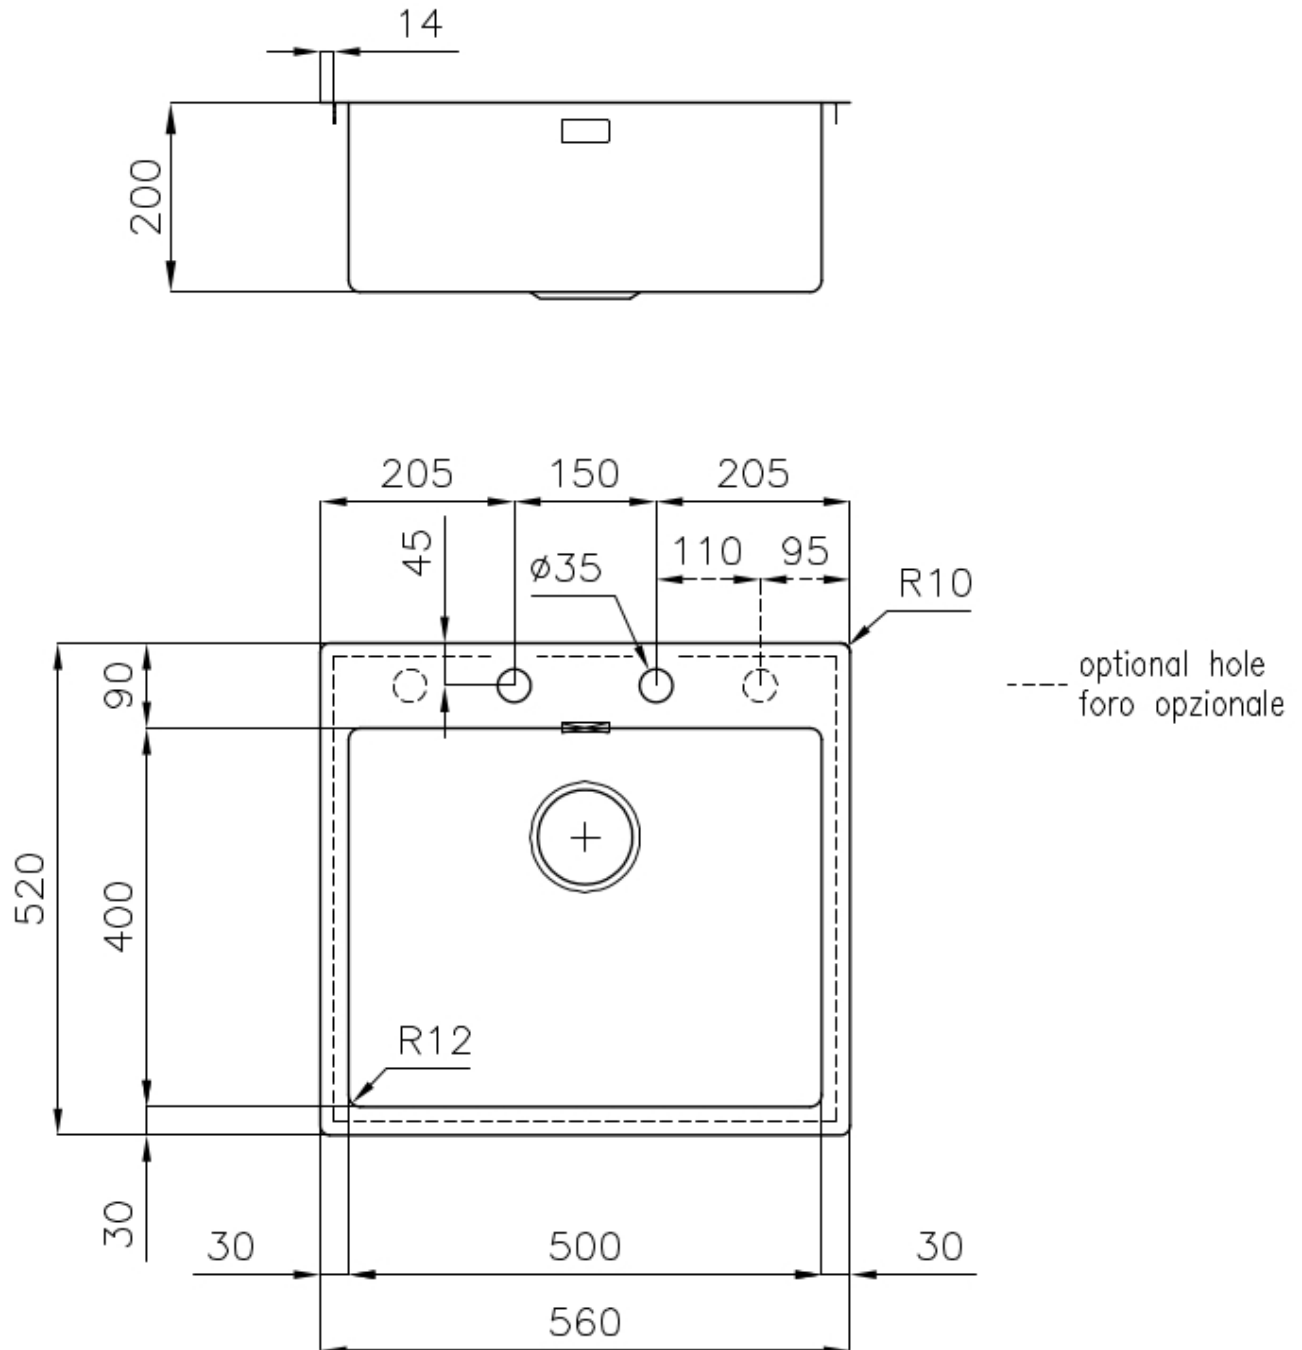

Space waste fitting

The elegant SPACE steel cap closes the drain and leaves no visible residues collected in the basket below. Space also has a small footprint and allows the optimal use of the under-sink compartment.

TECHNICAL DATA