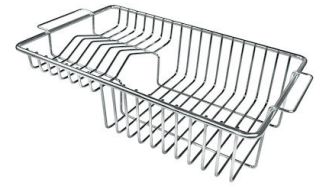

## OPTIONAL ACCESSORIES

**HPDE Twin chopping board**  
8644 101

**Stainless steel plate rack**  
8100 303  
\* only in combination with the accessory  
8644 101

**Black grid**  
8100 617

**Glass chopping board**  
8631 300

**Graters kit with ring-holder and  
food collection tray**  
8159 101  
\* only in combination with the accessory  
8644 101

**HDPE Chopping board**  
8657 001

**Iroko-wood sliding chopping board  
with stainless steel colander**

8644 044

**Stainless steel perforated tray**

8151 000

\* only in combination with the accessory  
8644 101

**Stainless steel plate rack**

8100 201

**White bowl**

8153 100