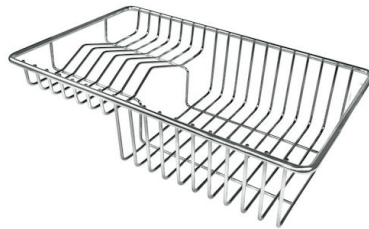

## Space waste fitting

The elegant SPACE steel cap closes the drain and leaves no visible residues collected in the basket below. Space also has a small footprint and allows the optimal use of the under-sink compartment.

## OPTIONAL ACCESSORIES

**HPDE Twin chopping board**  
8644 101

**Stainless steel plate rack**  
8100 303  
\* only in combination with the accessory  
8644 101

**Black grid**  
8100 617

**Glass chopping board**  
8631 300