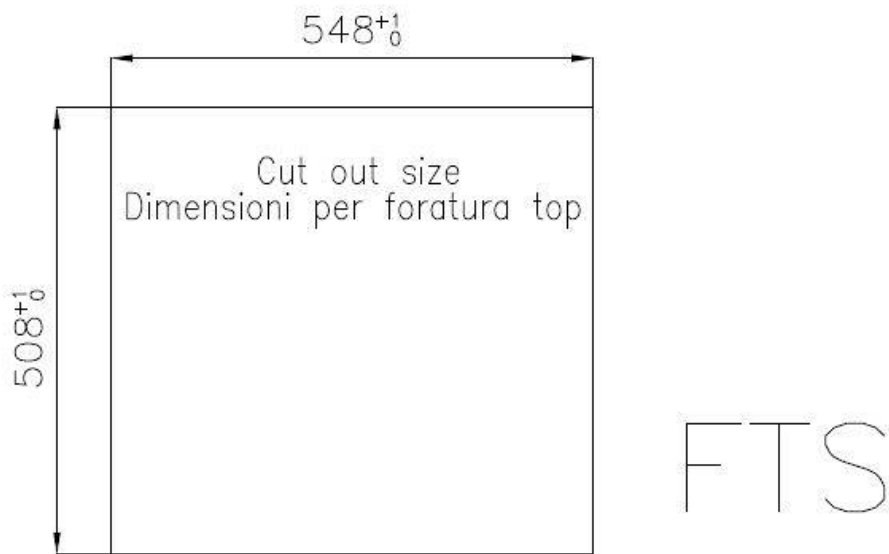

Lavello / Sink cod. 3365 050