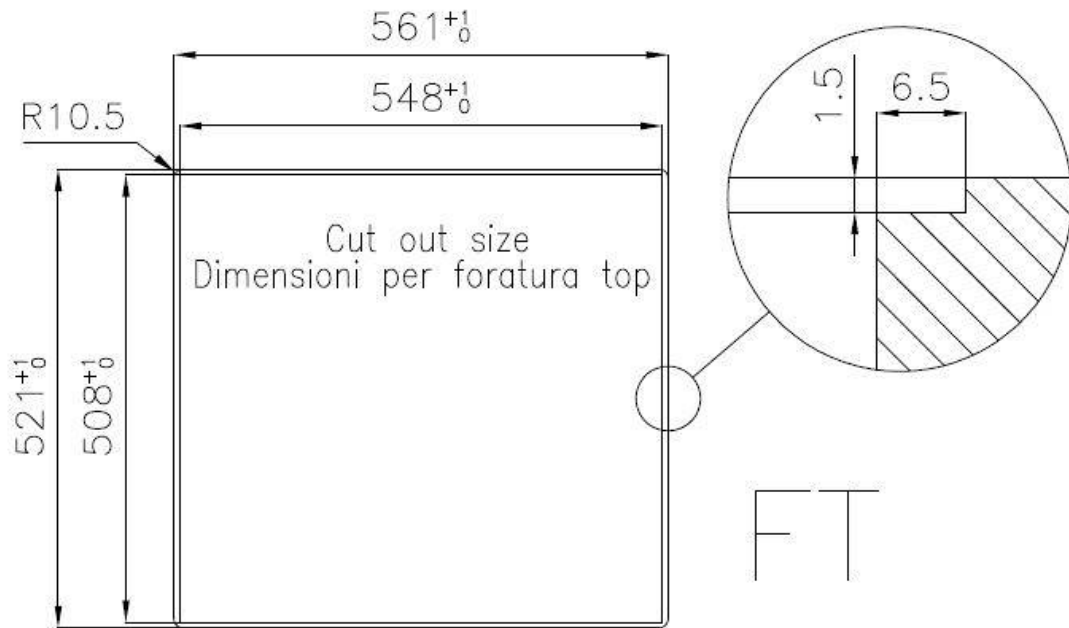

Lavello / Sink cod. 3365 050