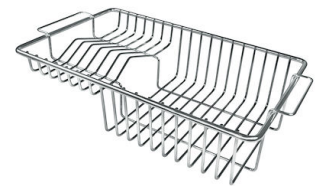

FEATURES

Automatic waste fitting	The waste-fitting with round remote knob is supplied; a practical accessory which makes it unnecessary to get wet in order to drain the water from the bowl.
Deep bowls	This bowls reach an important depth, over 20 cm, thanks to the advanced production technology, that can be offer great capieny and practicity in all the washing operations.
Double mixer hole	The large tap counter is already fitted with a series of 2 tap holes. In the second hole it is possible to install the remote control of the automatic drain or, alternatively, a practical soap dispenser.
High thickness	1mm thick steel. A significant thickness, which guarantees the maximum sturdiness and durability.
Perimetral overflow	The overflow is always a security on the Foster sinks that prevents the overflow of water in case of oversights. The perimeter drain solution improves aesthetics thanks to its square and essential shape.
Save space system	Drain and siphon are designed to leave as much space as possible in the under-sink area, more and more useful today for theseparate waste collection systems.
Small radius	Bowls with squared shapes with a modern design and an increased capacity, for a minimal aesthetics connected with an extreme practicity.

Lavello / Sink cod. 3365 050

GALLERY

EQUIPMENT

Space automatic waste fitting

OPTIONAL ACCESSORIES

HPDE Twin chopping board

Stainless steel plate rack

Glass chopping board

Graters kit with ring-holder and food collection tray

HPDE Chopping board

Iroko-wood chopping board with stainless steel colander

Iroko-wood sliding chopping board

Iroko-wood twin chopping board

Stainless steel colander

Stainless steel perforated tray

Stainless steel plate rack

Stainless steel plate rack

White basket

White bowl

WARNING:

The accessories 8159101, 8100303, 8151000 are only usable in combination with 8644101

RECOMMENDED PAIRINGS