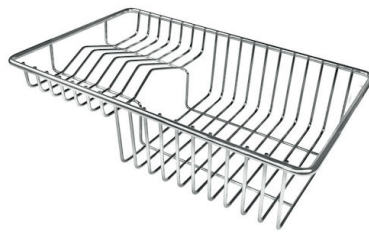

Base 60 cm

Dimensions 560x520 mm

Standard fittings Fixing hooks, gasket, drain, overflow and siphon, boxed packing

Mixer holes 2 standard holes

Built-in hole [View technical data sheet](#)

Drainer	No
Width	56 cm
Bowl dimension	500x400mm
Number of bowls	1 bowl
Waste fitting	Drain with automatic control SPACE

FEATURES

Automatic waste fitting	The waste-fitting with round remote knob is supplied; a practical accessory which makes it unnecessary to get wet in order to drain the water from the bowl.
Deep bowls	This bowls reach an important depth, over 20 cm, thanks to the advanced production technology, that can be offer great capieny and practicity in all the washing operations.
Double mixer hole	The large tap counter is already fitted with a series of 2 tap holes. In the second hole it is possible to install the remote control of the automatic drain or, alternatively, a practical soap dispenser.
High thickness	1mm thick steel. A significant thickness, which guarantees the maximum sturdiness and durability.
Perimetral overflow	The overflow is always a security on the Foster sinks that prevents the overflow of water in case of oversights. The perimeter drain solution improves aesthetics thanks to its square and essential shape.
Save space system	Drain and siphon are designed to leave as much space as possible in the under-sink area, more and more useful today for theseparate waste collection systems.
Small radius	Bowls with squared shapes with a modern design and an increased capacity, for a minimal aesthetics connected with an extreme practicity.

Lavello / Sink cod. 3365 050

GALLERY

EQUIPMENT

Space automatic waste fitting

OPTIONAL ACCESSORIES

HPDE Twin chopping board

Stainless steel plate rack

Glass chopping board

Graters kit with ring-holder and food collection tray

HPDE Chopping board

Iroko-wood chopping board with stainless steel colander

Iroko-wood sliding chopping board

Iroko-wood twin chopping board

Stainless steel colander