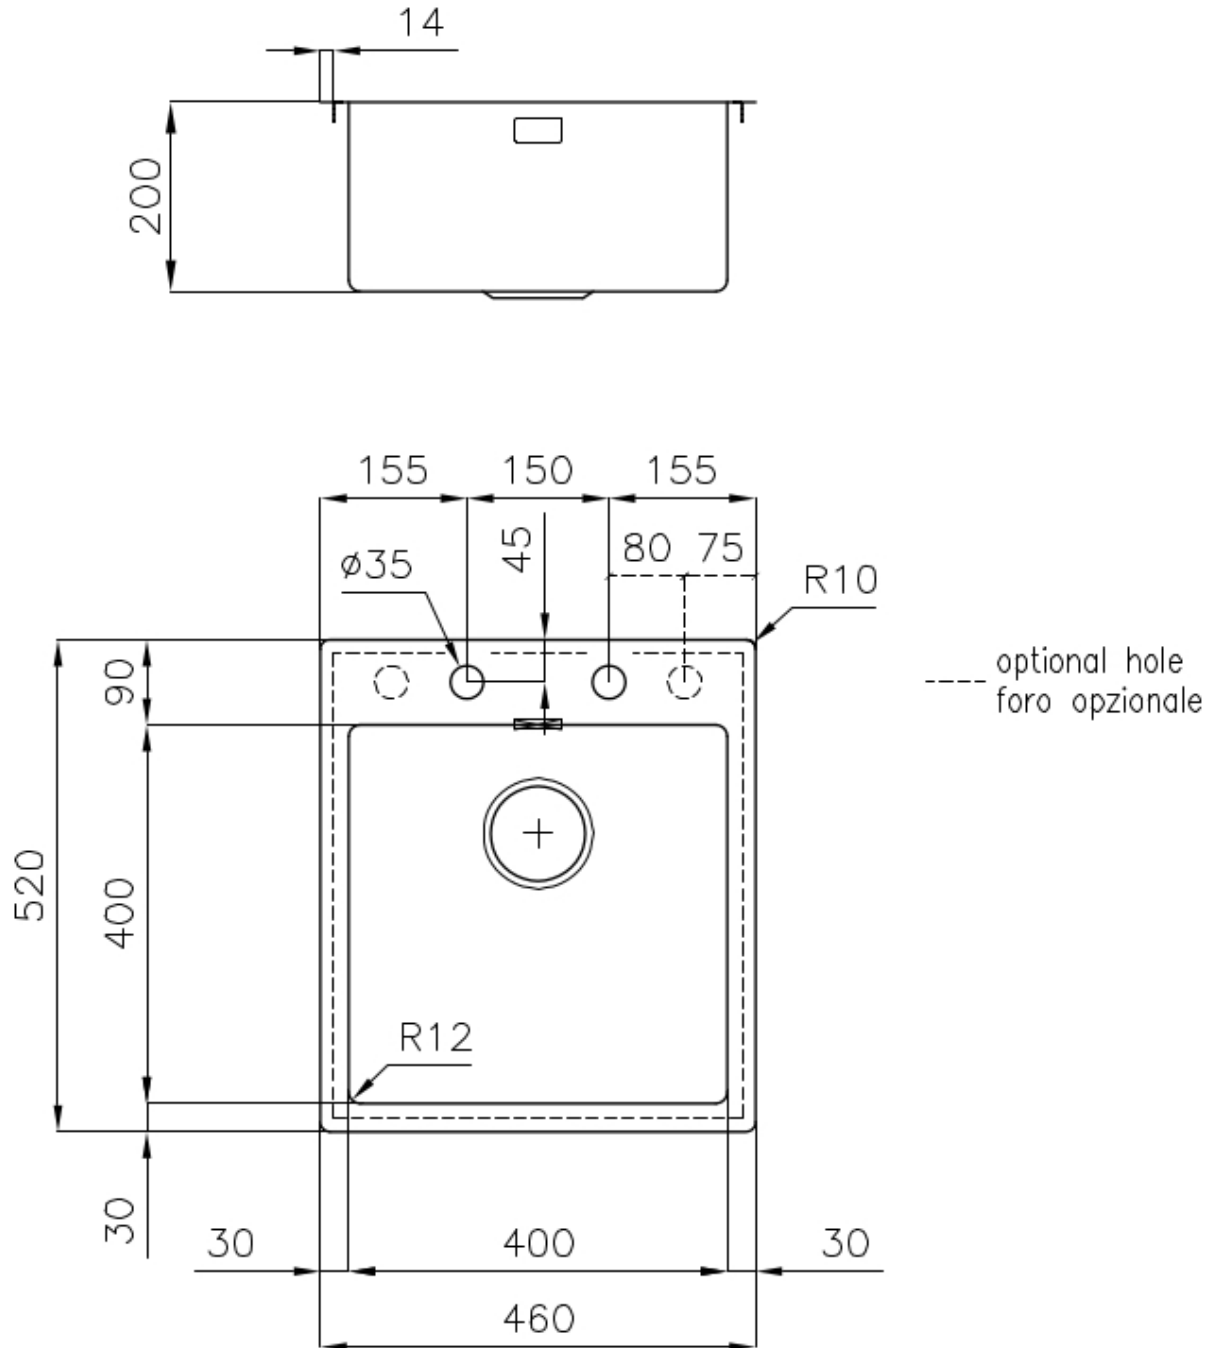

Space waste fitting

The elegant SPACE steel cap closes the drain and leaves no visible residues collected in the basket below. Space also has a small footprint and allows the optimal use of the under-sink compartment.

TECHNICAL DATA