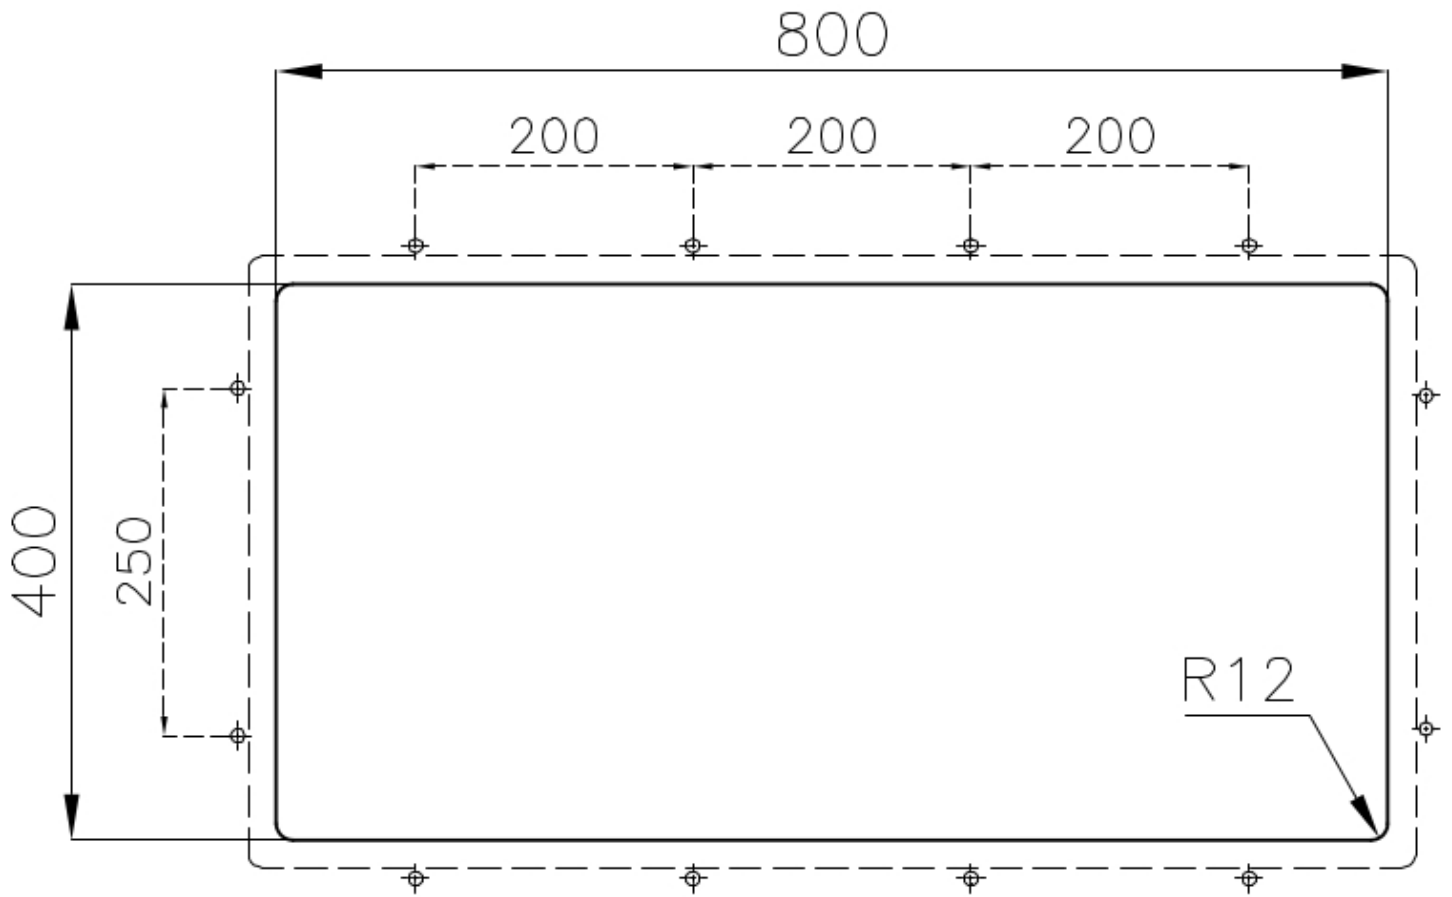

OPTIONAL ACCESSORIES