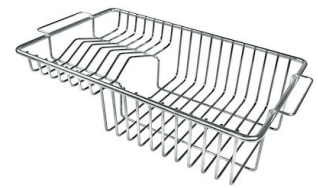

## OPTIONAL ACCESSORIES

**Cestello inox**  
8612 000

**Glass chopping board**  
8631 300

**HDPE Chopping board**  
8657 001

**HDPE Twin chopping board**  
8644 101

**Stainless steel plate rack**  
8100 303  
\* only in combination with the accessory  
8644 101

**Stainless steel plate rack**  
8100 201

**Stainless steel plate rack only  
usable in combination with the  
accessories 8644 003**  
8100 154

**White bowl**  
8153 100

**Graters kit with ring-holder and  
food collection tray**  
8159 101  
\* only in combination with the accessory  
8644 101