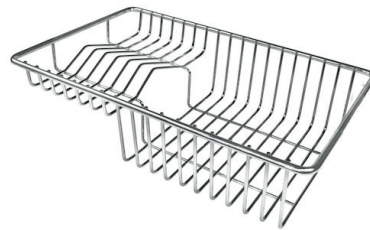

## OPTIONAL ACCESSORIES

**Cestello inox**  
8612 000

**Glass chopping board**  
8631 300

**HDPE Chopping board**  
8657 001

**HDPE Twin chopping board**  
8644 101

**Stainless steel plate rack**  
8100 303  
\* only in combination with the accessory  
8644 101

**Stainless steel plate rack**  
8100 201

**Stainless steel plate rack only  
usable in combination with the  
accessories 8644 003**  
8100 154

**White bowl**  
8153 100

**Graters kit with ring-holder and  
food collection tray**  
8159 101  
\* only in combination with the accessory  
8644 101