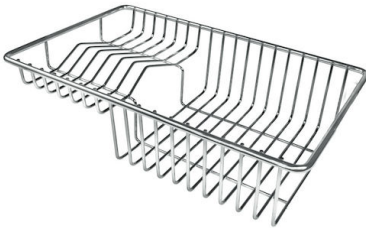

Sink S4001

Kitchen Sinks

Code: 3358 050

DETAILS

Edge/Installation Type	Flush-mount Top-mount
Finish	Foster brushed
Material	AISI 304 stainless steel
Texture	Brushed in line
Base	90 cm
Dimensions	840 x 440 mm
Standard fittings	Fixing hooks, gasket, drain, overflow and siphon, boxed packing
Mixer holes	No standard holes
Built-in hole	View technical data sheet

Drainer	No
Width	84 cm
Bowl dimension	800 x 400 mm
Number of bowls	1 bowl
Waste fitting	Drain SPACE 3,5"

FEATURES

Deep bowls	This bowls reach an important depth, over 20 cm, thanks to the advanced production technology, that can be offer great capiciency and practicity in all the washing operations.
High thickness	1mm thick steel. A significant thickness, which guarantees the maximum sturdiness and durability.
Perimetral overflow	The overflow is always a security on the Foster sinks that prevents the overflow of water in case of oversights. The perimeter drain solution improves aesthetics thanks to its square and essential shape.
Save space system	Drain and siphon are designed to leave as much space as possible in the under-sink area, more and more useful today for theseparate waste collection systems.
Small radius	Bowls with squared shapes with a modern design and an increased capacity, for a minimal aesthetics connected with an extreme practicity.
Space waste fitting	The elegant SPACE steel cap closes the drain and leaves no visible residues collected in the basket below. Space also has a small footprint and allows the optimal use of the under-sink compartment.

TECHNICAL DATA

Lavello / Sink cod. 3358/050

intaglio per il troppo-pieno
solo con top > 30 mm

recess for housing the over-flow
only for top > 30 mm

OPTIONAL ACCESSORIES

Glass chopping board
8631 300

HDPE Chopping board
8657 001

HPDE Twin chopping board
8644 101

Stainless steel plate rack
8100 303

* only in combination with the accessory
8644 101

Stainless steel plate rack
8100 201

White bowl
8153 100

Black grid
8100 617

Black grid
8100 653