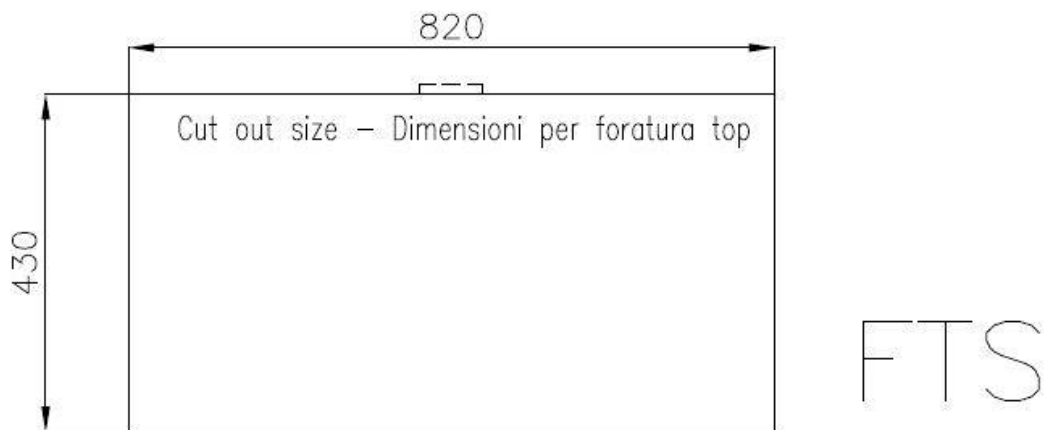

Sink S4001

Kitchen Sinks

Code: 3358 050

DETAILS

Edge/Installation Type	Flush-mount Top-mount
Finish	Foster brushed
Material	AISI 304 stainless steel
Texture	Brushed in line
Base	90 cm
Dimensions	840 x 440 mm
Standard fittings	Fixing hooks, gasket, drain, overflow and siphon, boxed packing
Mixer holes	No standard holes
Built-in hole	View technical data sheet

Drainer	No
Width	84 cm
Bowl dimension	800 x 400 mm
Number of bowls	1 bowl
Waste fitting	Drain SPACE 3,5"

FEATURES

Deep bowls	This bowls reach an important depth, over 20 cm, thanks to the advanced production technology, that can be offer great capiciency and practicity in all the washing operations.
High thickness	1mm thick steel. A significant thickness, which guarantees the maximum sturdiness and durability.
Perimetral overflow	The overflow is always a security on the Foster sinks that prevents the overflow of water in case of oversights. The perimeter drain solution improves aesthetics thanks to its square and essential shape.
Save space system	Drain and siphon are designed to leave as much space as possible in the under-sink area, more and more useful today for theseparate waste collection systems.
Small radius	Bowls with squared shapes with a modern design and an increased capacity, for a minimal aesthetics connected with an extreme practicity.
Space waste fitting	The elegant SPACE steel cap closes the drain and leaves no visible residues collected in the basket below. Space also has a small footprint and allows the optimal use of the under-sink compartment.

TECHNICAL DATA

Lavello / Sink cod. 3358/050

intaglio per il troppo-pieno
solo con top > 30 mm

recess for housing the over-flow
only for top > 30 mm

OPTIONAL ACCESSORIES

Glass chopping board
8631 300

HDPE Chopping board
8657 001