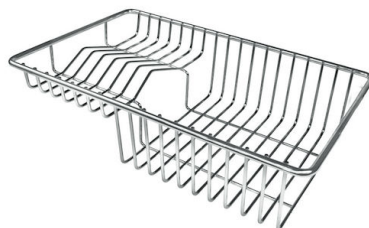

Drainer	No
Width	84 cm
Bowl dimension	800x400mm
Number of bowls	1 bowl
Waste fitting	Drain SPACE 3,5"

FEATURES

Deep bowls	This bowls reach an important depth, over 20 cm, thanks to the advanced production technology, that can be offer great capiciency and practicity in all the washing operations.
High thickness	1mm thick steel. A significant thickness, which guarantees the maximum sturdiness and durability.
Perimetral overflow	The overflow is always a security on the Foster sinks that prevents the overflow of water in case of oversights. The perimeter drain solution improves aesthetics thanks to its square and essential shape.
Save space system	Drain and siphon are designed to leave as much space as possible in the under-sink area, more and more useful today for theseparate waste collection systems.
Small radius	Bowls with squared shapes with a modern design and an increased capacity, for a minimal aesthetics connected with an extreme practicity.
Space waste fitting	The elegant SPACE steel cap closes the drain and leaves no visible residues collected in the basket below. Space also has a small footprint and allows the optimal use of the under-sink compartment.

TECHNICAL DATA

GALLERY

OPTIONAL ACCESSORIES

Cestello inox

Glass chopping board

HPDE Chopping board

HPDE Twin chopping board

Iroko-wood chopping board with stainless steel colander

Iroko-wood sliding chopping board

Iroko-wood twin chopping board

Stainless steel colander

Stainless steel plate rack

Stainless steel plate rack

Stainless steel plate rack

White bowl

Graters kit with ring-holder and food collection tray