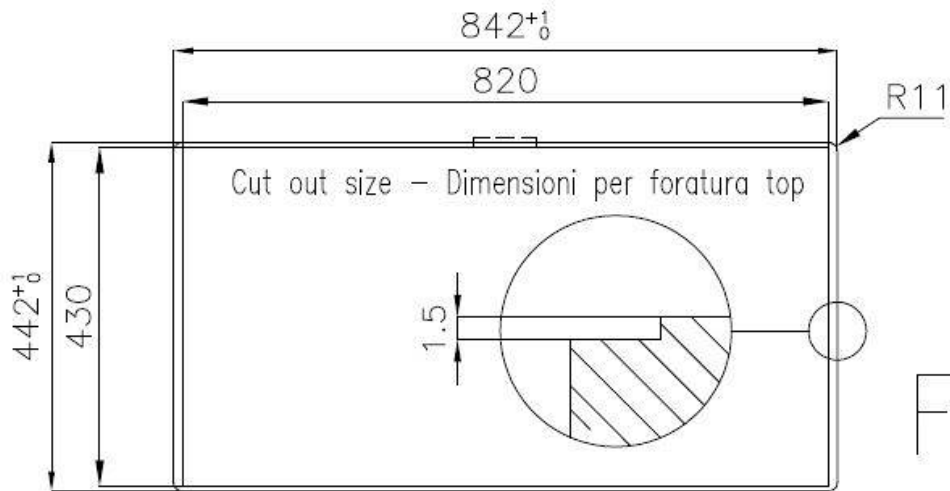

Sink S4001

Kitchen Sinks

Code: 3358 050

DETAILS

Edge/Installation Type	Flush-mount Top-mount
Finish	Foster brushed
Material	AISI 304 stainless steel
Texture	Brushed in line
Base	90 cm
Dimensions	840x440 mm
Standard fittings	Fixing hooks, gasket, drain, overflow and siphon, boxed packing
Mixer holes	No standard holes
Built-in hole	View technical data sheet

Drainer	No
Width	84 cm
Bowl dimension	800x400mm
Number of bowls	1 bowl
Waste fitting	Drain SPACE 3,5"

FEATURES

Deep bowls	This bowls reach an important depth, over 20 cm, thanks to the advanced production technology, that can be offer great capiciency and practicity in all the washing operations.
High thickness	1mm thick steel. A significant thickness, which guarantees the maximum sturdiness and durability.
Perimetral overflow	The overflow is always a security on the Foster sinks that prevents the overflow of water in case of oversights. The perimeter drain solution improves aesthetics thanks to its square and essential shape.
Save space system	Drain and siphon are designed to leave as much space as possible in the under-sink area, more and more useful today for theseparate waste collection systems.
Small radius	Bowls with squared shapes with a modern design and an increased capacity, for a minimal aesthetics connected with an extreme practicity.
Space waste fitting	The elegant SPACE steel cap closes the drain and leaves no visible residues collected in the basket below. Space also has a small footprint and allows the optimal use of the under-sink compartment.

TECHNICAL DATA

Lavello / Sink cod. 3358/050

intaglio per il troppo-pieno
solo con top > 30 mm

recess for housing the over-flow
only for top > 30 mm

GALLERY

OPTIONAL ACCESSORIES

Cestello inox

Glass chopping board