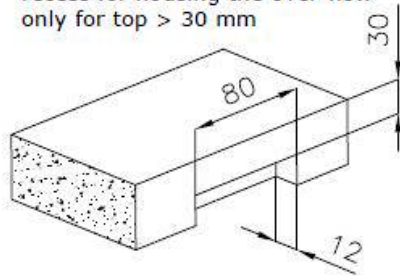

Sink S4001

Kitchen Sinks

Code: 3358 050

DETAILS

Edge/Installation Type	Flush-mount Top-mount
Finish	Foster brushed
Material	AISI 304 stainless steel
Texture	Brushed in line
Base	90 cm
Dimensions	840x440 mm
Standard fittings	Fixing hooks, gasket, drain, overflow and siphon, boxed packing
Mixer holes	No standard holes
Built-in hole	View technical data sheet

Drainer	No
Width	84 cm
Bowl dimension	800x400mm
Number of bowls	1 bowl
Waste fitting	Drain SPACE 3,5"

FEATURES

Deep bowls	This bowls reach an important depth, over 20 cm, thanks to the advanced production technology, that can be offer great capiciency and practicity in all the washing operations.
High thickness	1mm thick steel. A significant thickness, which guarantees the maximum sturdiness and durability.
Perimetral overflow	The overflow is always a security on the Foster sinks that prevents the overflow of water in case of oversights. The perimeter drain solution improves aesthetics thanks to its square and essential shape.
Save space system	Drain and siphon are designed to leave as much space as possible in the under-sink area, more and more useful today for theseparate waste collection systems.
Small radius	Bowls with squared shapes with a modern design and an increased capacity, for a minimal aesthetics connected with an extreme practicity.
Space waste fitting	The elegant SPACE steel cap closes the drain and leaves no visible residues collected in the basket below. Space also has a small footprint and allows the optimal use of the under-sink compartment.

TECHNICAL DATA

Lavello / Sink cod. 3358/050

intaglio per il troppo-pieno
solo con top > 30 mm

recess for housing the over-flow
only for top > 30 mm

GALLERY

OPTIONAL ACCESSORIES

Cestello inox

Glass chopping board