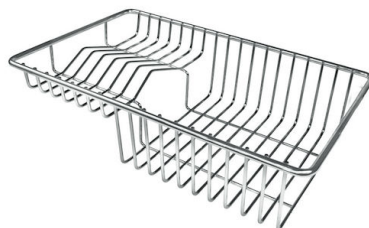

Drainer	No
Width	84 cm
Bowl dimension	800x400mm
Number of bowls	1 bowl
Waste fitting	Drain SPACE 3,5"

FEATURES

Deep bowls	This bowls reach an important depth, over 20 cm, thanks to the advanced production technology, that can be offer great capiciency and practicity in all the washing operations.
High thickness	1mm thick steel. A significant thickness, which guarantees the maximum sturdiness and durability.
Perimetral overflow	The overflow is always a security on the Foster sinks that prevents the overflow of water in case of oversights. The perimeter drain solution improves aesthetics thanks to its square and essential shape.
Save space system	Drain and siphon are designed to leave as much space as possible in the under-sink area, more and more useful today for theseparate waste collection systems.
Small radius	Bowls with squared shapes with a modern design and an increased capacity, for a minimal aesthetics connected with an extreme practicity.
Space waste fitting	The elegant SPACE steel cap closes the drain and leaves no visible residues collected in the basket below. Space also has a small footprint and allows the optimal use of the under-sink compartment.

TECHNICAL DATA

Lavello / Sink cod. 3358/050

intaglio per il troppo-pieno
solo con top > 30 mm

recess for housing the over-flow
only for top > 30 mm

GALLERY

OPTIONAL ACCESSORIES

Cestello inox

Glass chopping board

HPDE Chopping board

HPDE Twin chopping board

Iroko-wood chopping board with stainless steel colander

Iroko-wood sliding chopping board

Iroko-wood twin chopping board

Stainless steel colander

Stainless steel plate rack

Stainless steel plate rack

Stainless steel plate rack

White bowl

Graters kit with ring-holder and food collection tray

Stainless steel perforated tray

WARNING:

The accessories 8159101, 8100303,8151000 are only usable in combination with 8644101