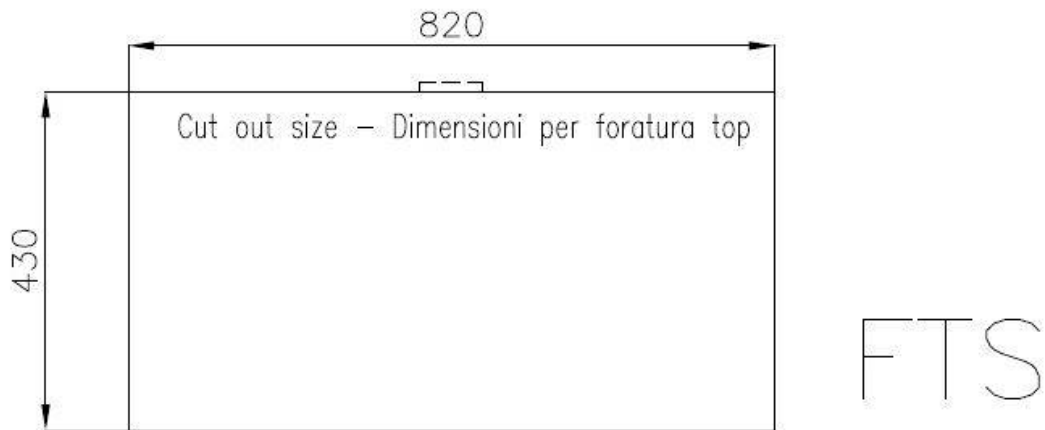

Sink S4001

Kitchen Sinks

Code: 3358 050

DETAILS

Edge/Installation Type	Flush-mount Top-mount
Finish	Foster brushed
Material	AISI 304 stainless steel
Texture	Brushed in line
Base	90 cm
Dimensions	840x440 mm
Standard fittings	Fixing hooks, gasket, drain, overflow and siphon, boxed packing
Mixer holes	No standard holes
Built-in hole	View technical data sheet

Drainer	No
Width	84 cm
Bowl dimension	800x400mm
Number of bowls	1 bowl
Waste fitting	Drain SPACE 3,5"

FEATURES

Deep bowls	This bowls reach an important depth, over 20 cm, thanks to the advanced production technology, that can be offer great capiciency and practicity in all the washing operations.
High thickness	1mm thick steel. A significant thickness, which guarantees the maximum sturdiness and durability.
Perimetral overflow	The overflow is always a security on the Foster sinks that prevents the overflow of water in case of oversights. The perimeter drain solution improves aesthetics thanks to its square and essential shape.
Save space system	Drain and siphon are designed to leave as much space as possible in the under-sink area, more and more useful today for theseparate waste collection systems.
Small radius	Bowls with squared shapes with a modern design and an increased capacity, for a minimal aesthetics connected with an extreme practicity.
Space waste fitting	The elegant SPACE steel cap closes the drain and leaves no visible residues collected in the basket below. Space also has a small footprint and allows the optimal use of the under-sink compartment.

TECHNICAL DATA

Lavello / Sink cod. 3358/050

intaglio per il troppo-pieno
solo con top > 30 mm

recess for housing the over-flow
only for top > 30 mm

GALLERY

OPTIONAL ACCESSORIES

Cestello inox

Glass chopping board