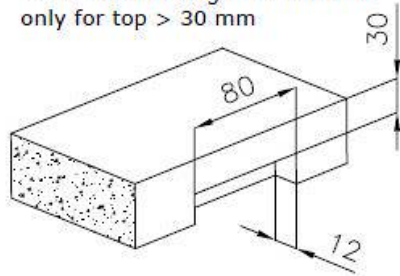

Base 80 cm

Dimensions 750 x 440 mm

Standard fittings Fixing hooks, gasket, drain, overflow and siphon, boxed packing

Mixer holes No standard holes

Built-in hole View technical data sheet

Drainer	No
Width	75 cm
Bowl dimension	710 x 400 mm
Number of bowls	1 bowl
Waste fitting	Drain SPACE 3,5"

FEATURES

Deep bowls	This bowls reach an important depth, over 20 cm, thanks to the advanced production technology, that can be offer great capiciency and practicity in all the washing operations.
High thickness	1mm thick steel. A significant thickness, which guarantees the maximum sturdiness and durability.
Perimetral overflow	The overflow is always a security on the Foster sinks that prevents the overflow of water in case of oversights. The perimeter drain solution improves aesthetics thanks to its square and essential shape.
Save space system	Drain and siphon are designed to leave as much space as possible in the under-sink area, more and more useful today for theseparate waste collection systems.
Small radius	Bowls with squared shapes with a modern design and an increased capacity, for a minimal aesthetics connected with an extreme practicity.
Space waste fitting	The elegant SPACE steel cap closes the drain and leaves no visible residues collected in the basket below. Space also has a small footprint and allows the optimal use of the under-sink compartment.

TECHNICAL DATA

Lavello / Sink cod. 3357/050

intaglio per il troppo-pieno
solo con top > 30 mm

recess for housing the over-flow
only for top > 30 mm

OPTIONAL ACCESSORIES

Glass chopping board
8631 300

HDPE Chopping board
8657 001