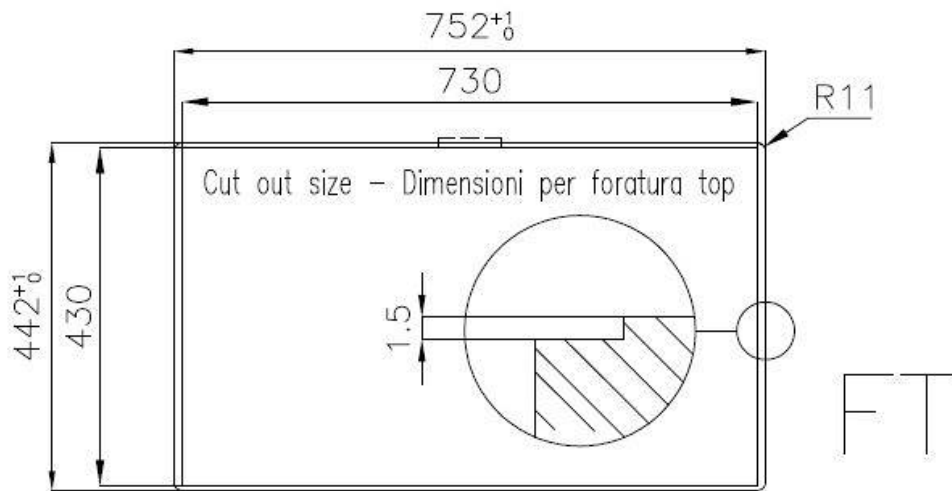

Base 80 cm

Dimensions 750 x 440 mm

Standard fittings Fixing hooks, gasket, drain, overflow and siphon, boxed packing

Mixer holes No standard holes

Built-in hole View technical data sheet

Drainer	No
Width	75 cm
Bowl dimension	710 x 400 mm
Number of bowls	1 bowl
Waste fitting	Drain SPACE 3,5"

TECHNICAL DATA

Lavello / Sink cod. 3357/050

intaglio per il troppo-pieno
solo con top > 30 mm

recess for housing the over-flow
only for top > 30 mm

OPTIONAL ACCESSORIES

Glass chopping board
8631 300

HDPE Chopping board
8657 001