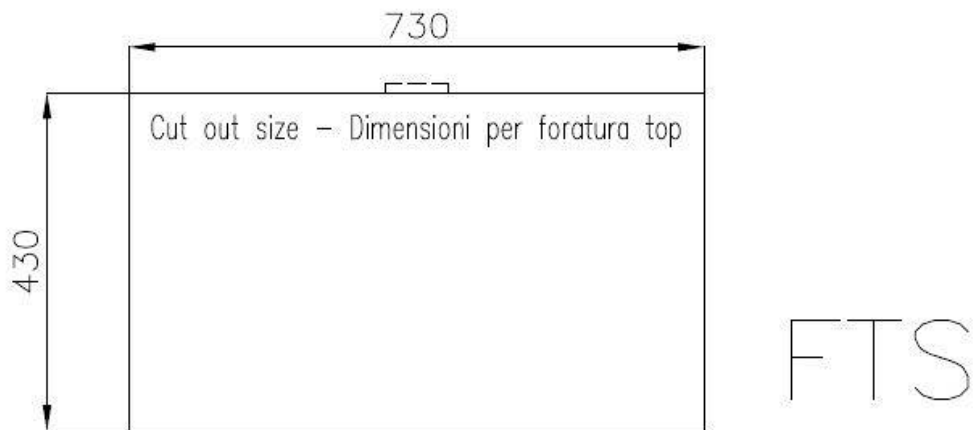

Base 80 cm

Dimensions 750 x 440 mm

Standard fittings Fixing hooks, gasket, drain, overflow and siphon, boxed packing

Mixer holes No standard holes

Built-in hole View technical data sheet

Drainer	No
Width	75 cm
Bowl dimension	710 x 400 mm
Number of bowls	1 bowl
Waste fitting	Drain SPACE 3,5"

FEATURES

Deep bowls	This bowls reach an important depth, over 20 cm, thanks to the advanced production technology, that can be offer great capiciency and practicity in all the washing operations.
High thickness	1mm thick steel. A significant thickness, which guarantees the maximum sturdiness and durability.
Perimetral overflow	The overflow is always a security on the Foster sinks that prevents the overflow of water in case of oversights. The perimeter drain solution improves aesthetics thanks to its square and essential shape.
Save space system	Drain and siphon are designed to leave as much space as possible in the under-sink area, more and more useful today for theseparate waste collection systems.
Small radius	Bowls with squared shapes with a modern design and an increased capacity, for a minimal aesthetics connected with an extreme practicity.
Space waste fitting	The elegant SPACE steel cap closes the drain and leaves no visible residues collected in the basket below. Space also has a small footprint and allows the optimal use of the under-sink compartment.

TECHNICAL DATA

Lavello / Sink cod. 3357/050

intaglio per il troppo-pieno
solo con top > 30 mm

recess for housing the over-flow
only for top > 30 mm

OPTIONAL ACCESSORIES

Glass chopping board
8631 300

HDPE Chopping board
8657 001