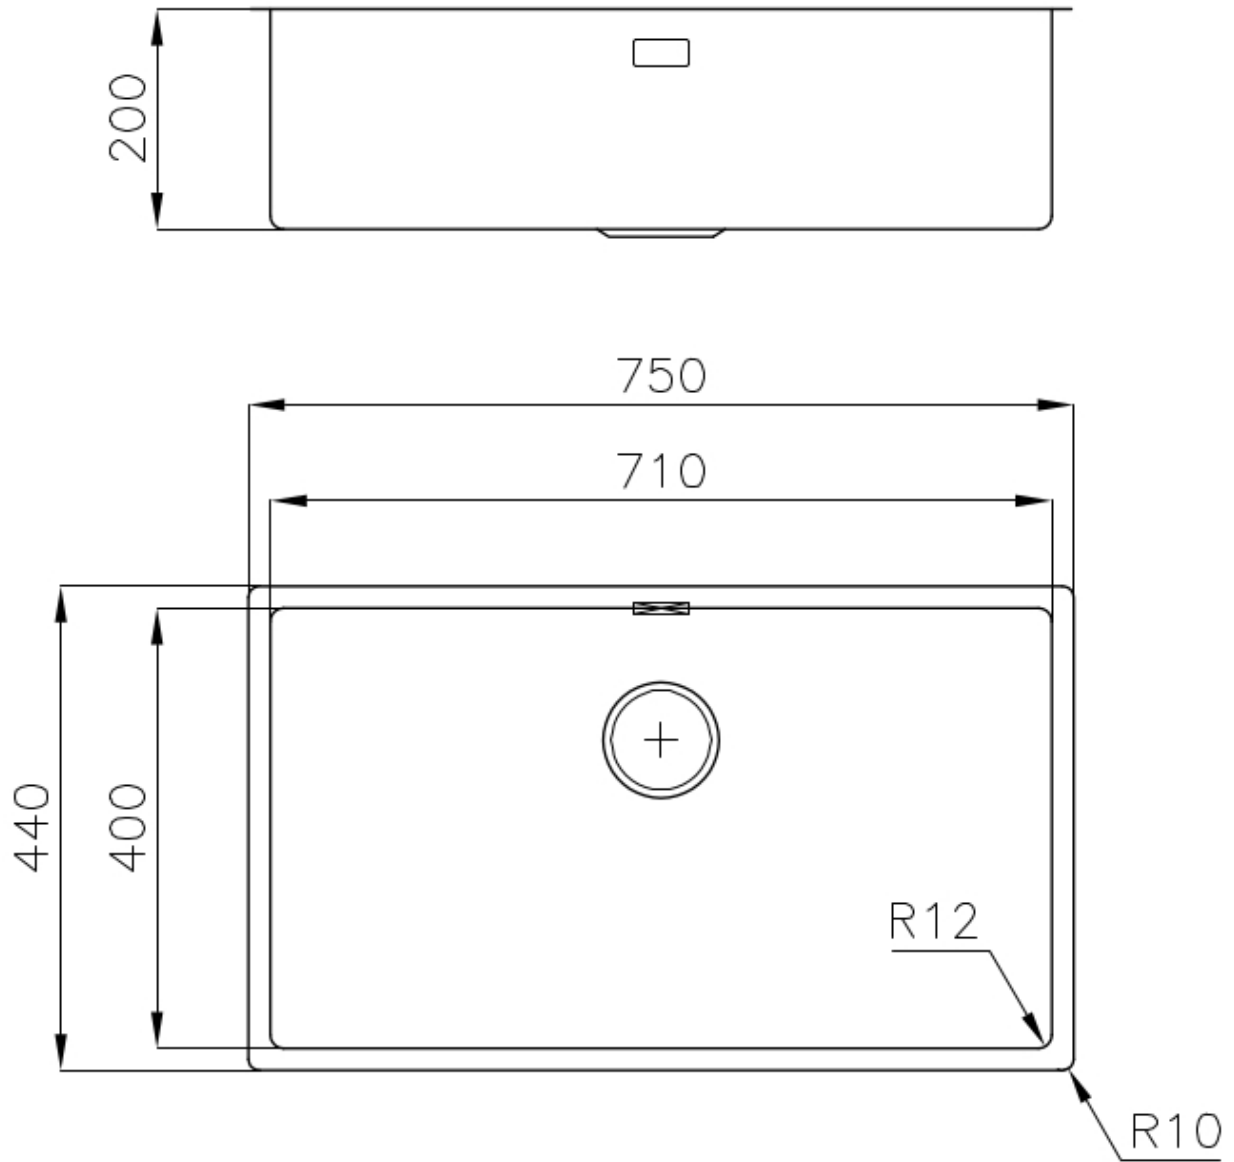

Sink S4001

Kitchen Sinks

Code: 3357 050

DETAILS

Edge/Installation Type Flush-mount | Top-mount

Finish Foster brushed

Material AISI 304 stainless steel

Texture Brushed in line

Base 80 cm

Dimensions 750 x 440 mm

Standard fittings Fixing hooks, gasket, drain, overflow and siphon, boxed packing

Mixer holes No standard holes

Built-in hole View technical data sheet

Drainer	No
Width	75 cm
Bowl dimension	710 x 400 mm
Number of bowls	1 bowl
Waste fitting	Drain SPACE 3,5"

FEATURES

Deep bowls	This bowls reach an important depth, over 20 cm, thanks to the advanced production technology, that can be offer great capiciency and practicity in all the washing operations.
High thickness	1mm thick steel. A significant thickness, which guarantees the maximum sturdiness and durability.
Perimetral overflow	The overflow is always a security on the Foster sinks that prevents the overflow of water in case of oversights. The perimeter drain solution improves aesthetics thanks to its square and essential shape.
Save space system	Drain and siphon are designed to leave as much space as possible in the under-sink area, more and more useful today for theseparate waste collection systems.
Small radius	Bowls with squared shapes with a modern design and an increased capacity, for a minimal aesthetics connected with an extreme practicity.
Space waste fitting	The elegant SPACE steel cap closes the drain and leaves no visible residues collected in the basket below. Space also has a small footprint and allows the optimal use of the under-sink compartment.

TECHNICAL DATA

Lavello / Sink cod. 3357/050

intaglio per il troppo-pieno
solo con top > 30 mm

recess for housing the over-flow
only for top > 30 mm

OPTIONAL ACCESSORIES

Glass chopping board
8631 300

HDPE Chopping board
8657 001