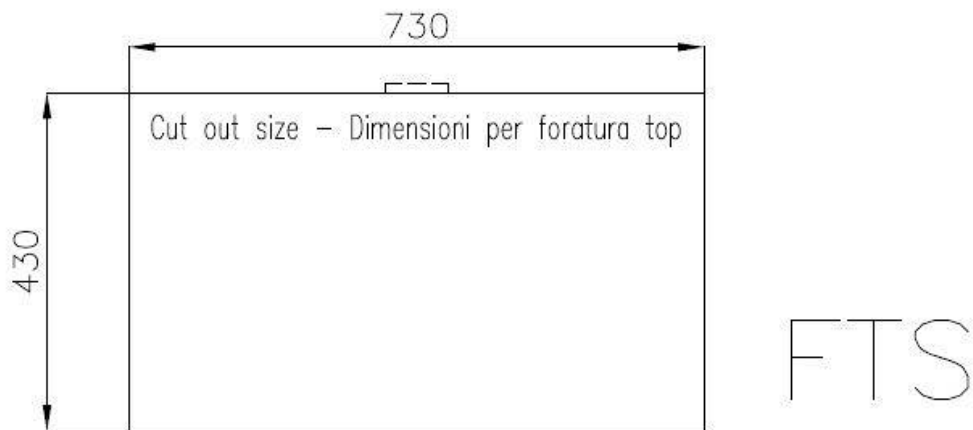

Lavello / Sink cod. 3357/050

intaglio per il troppo-pieno
solo con top > 30 mm

recess for housing the over-flow
only for top > 30 mm