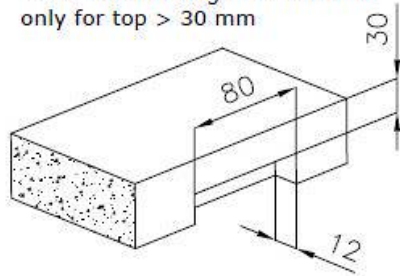

Lavello / Sink cod. 3357/050

intaglio per il troppo-pieno
solo con top > 30 mm

recess for housing the over-flow
only for top > 30 mm