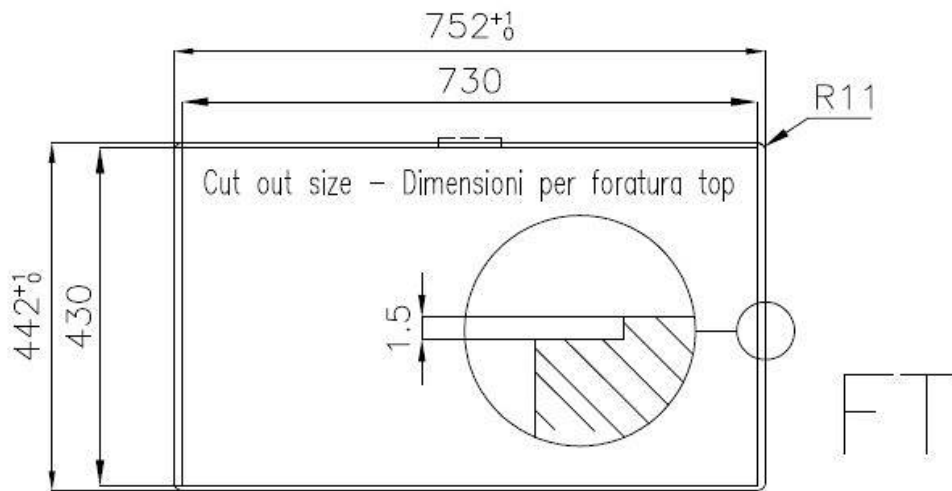

### DETAILS

Edge/Installation Type	Flush-mount   Top-mount
Finish	Foster brushed
Material	AISI 304 stainless steel
Texture	Brushed in line
Base	80 cm
Dimensions	750x440 mm
Standard fittings	Fixing hooks, gasket, drain, overflow and siphon, boxed packing
Mixer holes	No standard holes
Built-in hole	View technical data sheet

Drainer	No
Width	75 cm
Bowl dimension	710x400mm
Number of bowls	1 bowl
Waste fitting	Drain SPACE 3,5"

## Lavello / Sink cod. 3357/050

intaglio per il troppo-pieno  
solo con top > 30 mm

recess for housing the over-flow  
only for top > 30 mm