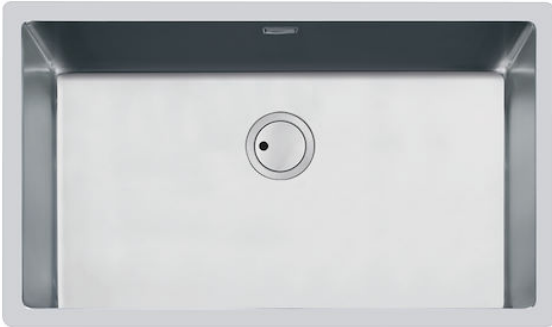

## Sink S4001

Kitchen Sinks

Code: 3357 050

### DETAILS

Edge/Installation Type	Flush-mount   Top-mount
Finish	Foster brushed
Material	AISI 304 stainless steel
Texture	Brushed in line
Base	80 cm
Dimensions	750x440 mm
Standard fittings	Fixing hooks, gasket, drain, overflow and siphon, boxed packing
Mixer holes	No standard holes
Built-in hole	View technical data sheet

Drainer	No
Width	75 cm
Bowl dimension	710x400mm
Number of bowls	1 bowl
Waste fitting	Drain SPACE 3,5"

## FEATURES

Deep bowls	This bowls reach an important depth, over 20 cm, thanks to the advanced production technology, that can be offer great capiciency and practicity in all the washing operations.
High thickness	1mm thick steel. A significant thickness, which guarantees the maximum sturdiness and durability.
Perimetral overflow	The overflow is always a security on the Foster sinks that prevents the overflow of water in case of oversights. The perimeter drain solution improves aesthetics thanks to its square and essential shape.
Save space system	Drain and siphon are designed to leave as much space as possible in the under-sink area, more and more useful today for theseparate waste collection systems.
Small radius	Bowls with squared shapes with a modern design and an increased capacity, for a minimal aesthetics connected with an extreme practicity.
Space waste fitting	The elegant SPACE steel cap closes the drain and leaves no visible residues collected in the basket below. Space also has a small footprint and allows the optimal use of the under-sink compartment.