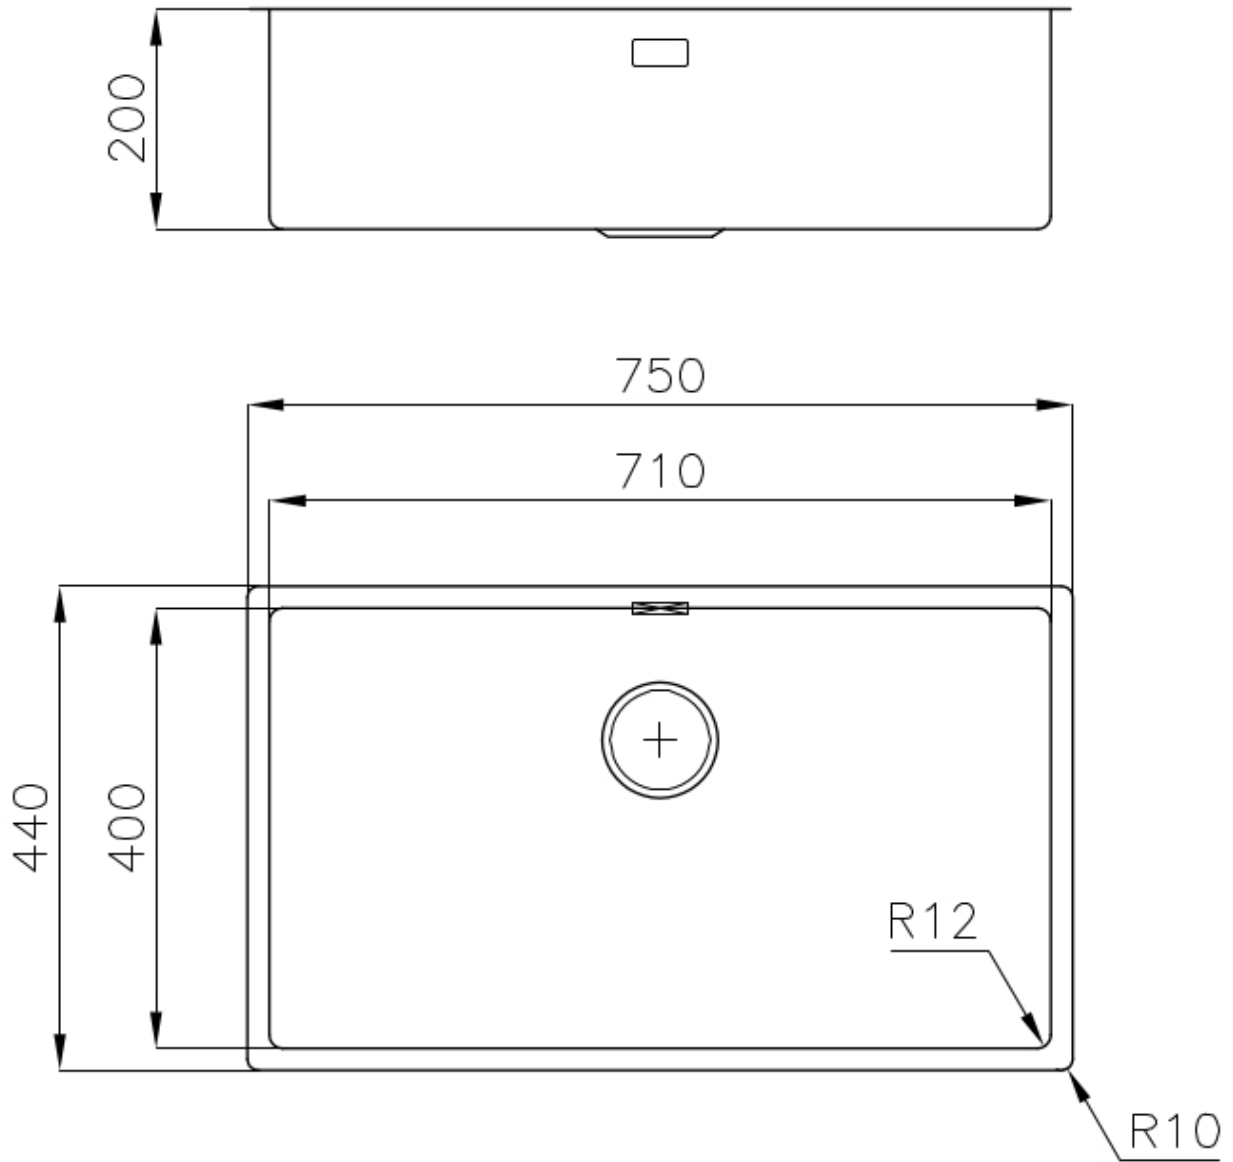

### DETAILS

Edge/Installation Type	Flush-mount   Top-mount
Finish	Foster brushed
Material	AISI 304 stainless steel
Texture	Brushed in line
Base	80 cm
Dimensions	750x440 mm
Standard fittings	Fixing hooks, gasket, drain, overflow and siphon, boxed packing
Mixer holes	No standard holes
Built-in hole	View technical data sheet

Drainer	No
Width	75 cm
Bowl dimension	710x400mm
Number of bowls	1 bowl
Waste fitting	Drain SPACE 3,5"

## FEATURES

Deep bowls	This bowls reach an important depth, over 20 cm, thanks to the advanced production technology, that can be offer great capiciency and practicity in all the washing operations.
High thickness	1mm thick steel. A significant thickness, which guarantees the maximum sturdiness and durability.
Perimetral overflow	The overflow is always a security on the Foster sinks that prevents the overflow of water in case of oversights. The perimeter drain solution improves aesthetics thanks to its square and essential shape.
Save space system	Drain and siphon are designed to leave as much space as possible in the under-sink area, more and more useful today for theseparate waste collection systems.
Small radius	Bowls with squared shapes with a modern design and an increased capacity, for a minimal aesthetics connected with an extreme practicity.
Space waste fitting	The elegant SPACE steel cap closes the drain and leaves no visible residues collected in the basket below. Space also has a small footprint and allows the optimal use of the under-sink compartment.

## Lavello / Sink cod. 3357/050

intaglio per il troppo-pieno  
solo con top > 30 mm

recess for housing the over-flow  
only for top > 30 mm