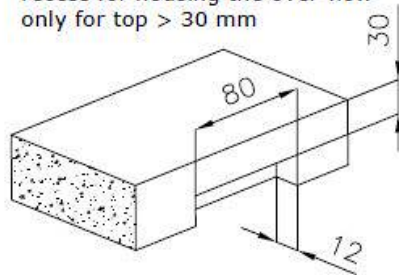

Sink S4001

Kitchen Sinks

Code: 3356 050

DETAILS

Edge/Installation Type	Flush-mount Top-mount
Finish	Foster brushed
Material	AISI 304 stainless steel
Texture	Brushed in line
Base	45 cm
Dimensions	440x440 mm
Standard fittings	Fixing hooks, gasket, drain, overflow and siphon, boxed packing
Mixer holes	No standard holes
Built-in hole	View technical data sheet

Drainer	No
Width	44 cm
Bowl dimension	400 x 400 mm
Number of bowls	1 bowl
Waste fitting	Drain SPACE 3,5"

FEATURES

Deep bowls	This bowls reach an important depth, over 20 cm, thanks to the advanced production technology, that can be offer great capiciency and practicity in all the washing operations.
High thickness	1mm thick steel. A significant thickness, which guarantees the maximum sturdiness and durability.
Perimetral overflow	The overflow is always a security on the Foster sinks that prevents the overflow of water in case of oversights. The perimeter drain solution improves aesthetics thanks to its square and essential shape.
Save space system	Drain and siphon are designed to leave as much space as possible in the under-sink area, more and more useful today for theseparate waste collection systems.
Small radius	Bowls with squared shapes with a modern design and an increased capacity, for a minimal aesthetics connected with an extreme practicity.
Space waste fitting	The elegant SPACE steel cap closes the drain and leaves no visible residues collected in the basket below. Space also has a small footprint and allows the optimal use of the under-sink compartment.

TECHNICAL DATA

Lavello / Sink cod. 3356/050

intaglio per il troppo-pieno
solo con top > 30 mm

recess for housing the over-flow
only for top > 30 mm

OPTIONAL ACCESSORIES

Glass chopping board
8631 300

HDPE Chopping board
8657 001