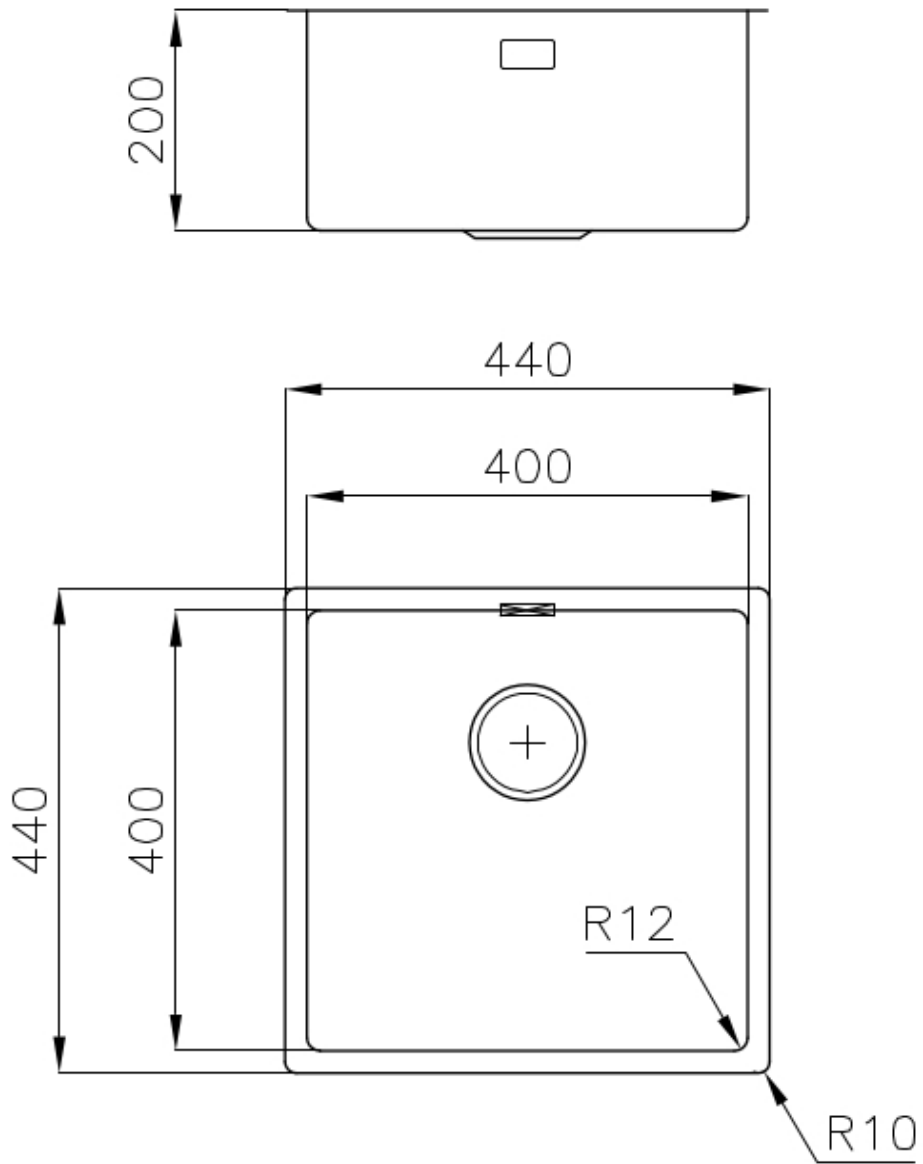

Sink S4001

Kitchen Sinks

Code: 3356 050

DETAILS

Edge/Installation Type	Flush-mount Top-mount
Finish	Foster brushed
Material	AISI 304 stainless steel
Texture	Brushed in line
Base	45 cm
Dimensions	440x440 mm
Standard fittings	Fixing hooks, gasket, drain, overflow and siphon, boxed packing
Mixer holes	No standard holes
Built-in hole	View technical data sheet

Drainer	No
Width	44 cm
Bowl dimension	400 x 400 mm
Number of bowls	1 bowl
Waste fitting	Drain SPACE 3,5"

FEATURES

Deep bowls	This bowls reach an important depth, over 20 cm, thanks to the advanced production technology, that can be offer great capiciency and practicity in all the washing operations.
High thickness	1mm thick steel. A significant thickness, which guarantees the maximum sturdiness and durability.
Perimetral overflow	The overflow is always a security on the Foster sinks that prevents the overflow of water in case of oversights. The perimeter drain solution improves aesthetics thanks to its square and essential shape.
Save space system	Drain and siphon are designed to leave as much space as possible in the under-sink area, more and more useful today for theseparate waste collection systems.
Small radius	Bowls with squared shapes with a modern design and an increased capacity, for a minimal aesthetics connected with an extreme practicity.
Space waste fitting	The elegant SPACE steel cap closes the drain and leaves no visible residues collected in the basket below. Space also has a small footprint and allows the optimal use of the under-sink compartment.

TECHNICAL DATA

Lavello / Sink cod. 3356/050

intaglio per il troppo-pieno
solo con top > 30 mm

recess for housing the over-flow
only for top > 30 mm

OPTIONAL ACCESSORIES

Glass chopping board
8631 300

HDPE Chopping board
8657 001