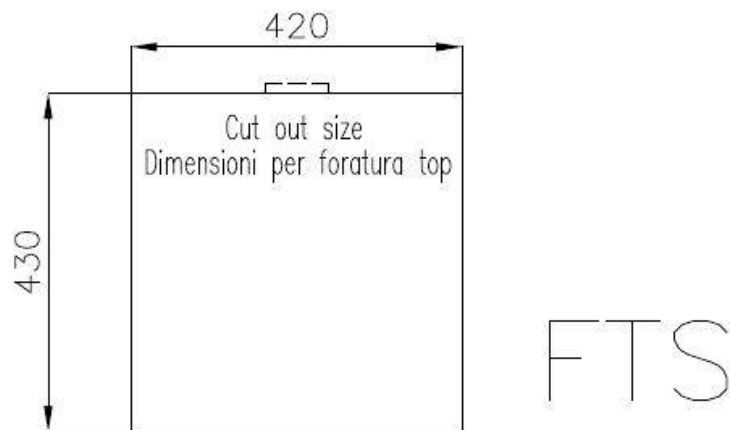

Sink S4001

Kitchen Sinks

Code: 3356 050

DETAILS

Edge/Installation Type	Flush-mount Top-mount
Finish	Foster brushed
Material	AISI 304 stainless steel
Texture	Brushed in line
Base	45 cm
Dimensions	440x440 mm
Standard fittings	Fixing hooks, gasket, drain, overflow and siphon, boxed packing
Mixer holes	No standard holes
Built-in hole	View technical data sheet

Drainer	No
Width	44 cm
Bowl dimension	400 x 400 mm
Number of bowls	1 bowl
Waste fitting	Drain SPACE 3,5"

FEATURES

Deep bowls	This bowls reach an important depth, over 20 cm, thanks to the advanced production technology, that can be offer great capiciency and practicity in all the washing operations.
High thickness	1mm thick steel. A significant thickness, which guarantees the maximum sturdiness and durability.
Perimetral overflow	The overflow is always a security on the Foster sinks that prevents the overflow of water in case of oversights. The perimeter drain solution improves aesthetics thanks to its square and essential shape.
Save space system	Drain and siphon are designed to leave as much space as possible in the under-sink area, more and more useful today for theseparate waste collection systems.
Small radius	Bowls with squared shapes with a modern design and an increased capacity, for a minimal aesthetics connected with an extreme practicity.
Space waste fitting	The elegant SPACE steel cap closes the drain and leaves no visible residues collected in the basket below. Space also has a small footprint and allows the optimal use of the under-sink compartment.

TECHNICAL DATA

Lavello / Sink cod. 3356/050

intaglio per il troppo-pieno
solo con top > 30 mm

recess for housing the over-flow
only for top > 30 mm

OPTIONAL ACCESSORIES

Glass chopping board
8631 300

HDPE Chopping board
8657 001