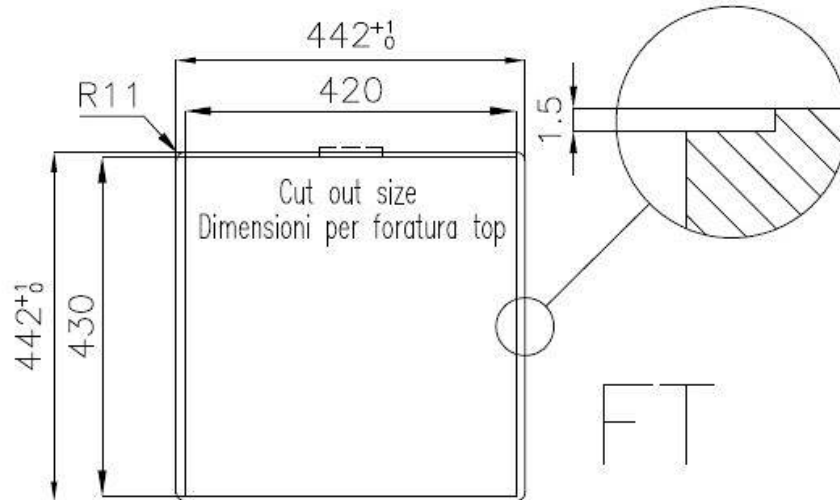

Sink S4001

Kitchen Sinks

Code: 3356 050

DETAILS

Edge/Installation Type	Flush-mount Top-mount
Finish	Foster brushed
Material	AISI 304 stainless steel
Texture	Brushed in line
Base	45 cm
Dimensions	440x440 mm
Standard fittings	Fixing hooks, gasket, drain, overflow and siphon, boxed packing
Mixer holes	No standard holes
Built-in hole	View technical data sheet

Drainer	No
Width	44 cm
Bowl dimension	400 x 400 mm
Number of bowls	1 bowl
Waste fitting	Drain SPACE 3,5"

FEATURES

Deep bowls	This bowls reach an important depth, over 20 cm, thanks to the advanced production technology, that can be offer great capiciency and practicity in all the washing operations.
High thickness	1mm thick steel. A significant thickness, which guarantees the maximum sturdiness and durability.
Perimetral overflow	The overflow is always a security on the Foster sinks that prevents the overflow of water in case of oversights. The perimeter drain solution improves aesthetics thanks to its square and essential shape.
Save space system	Drain and siphon are designed to leave as much space as possible in the under-sink area, more and more useful today for theseparate waste collection systems.
Small radius	Bowls with squared shapes with a modern design and an increased capacity, for a minimal aesthetics connected with an extreme practicity.
Space waste fitting	The elegant SPACE steel cap closes the drain and leaves no visible residues collected in the basket below. Space also has a small footprint and allows the optimal use of the under-sink compartment.

TECHNICAL DATA

Lavello / Sink cod. 3356/050

intaglio per il troppo-pieno
solo con top > 30 mm

recess for housing the over-flow
only for top > 30 mm

OPTIONAL ACCESSORIES

Glass chopping board
8631 300

HDPE Chopping board
8657 001