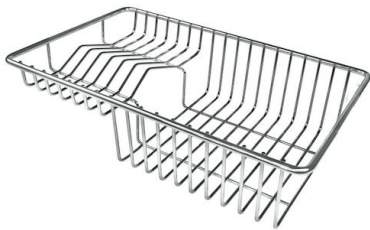

Sink S4001

Kitchen Sinks

Code: 3356 050

DETAILS

Edge/Installation Type	Flush-mount Top-mount
Finish	Foster brushed
Material	AISI 304 stainless steel
Texture	Brushed in line
Base	45 cm
Dimensions	440x440 mm
Standard fittings	Fixing hooks, gasket, drain, overflow and siphon, boxed packing
Mixer holes	No standard holes
Built-in hole	View technical data sheet

Drainer	No
Width	44 cm
Bowl dimension	400 x 400 mm
Number of bowls	1 bowl
Waste fitting	Drain SPACE 3,5"

FEATURES

Deep bowls	This bowls reach an important depth, over 20 cm, thanks to the advanced production technology, that can be offer great capiciency and practicity in all the washing operations.
High thickness	1mm thick steel. A significant thickness, which guarantees the maximum sturdiness and durability.
Perimetral overflow	The overflow is always a security on the Foster sinks that prevents the overflow of water in case of oversights. The perimeter drain solution improves aesthetics thanks to its square and essential shape.
Save space system	Drain and siphon are designed to leave as much space as possible in the under-sink area, more and more useful today for theseparate waste collection systems.
Small radius	Bowls with squared shapes with a modern design and an increased capacity, for a minimal aesthetics connected with an extreme practicity.
Space waste fitting	The elegant SPACE steel cap closes the drain and leaves no visible residues collected in the basket below. Space also has a small footprint and allows the optimal use of the under-sink compartment.

TECHNICAL DATA

Lavello / Sink cod. 3356/050

intaglio per il troppo-pieno
solo con top > 30 mm

recess for housing the over-flow
only for top > 30 mm

OPTIONAL ACCESSORIES

Glass chopping board
8631 300

HDPE Chopping board
8657 001

HPDE Twin chopping board
8644 101

Stainless steel plate rack
8100 303

* only in combination with the accessory
8644 101

Stainless steel plate rack
8100 201

White bowl
8153 100

Black grid
8100 617

Black grid
8100 651