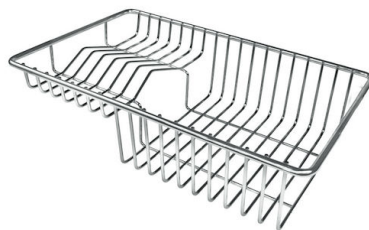

Drainer	No
Width	44 cm
Bowl dimension	400x400mm
Number of bowls	1 bowl
Waste fitting	Drain SPACE 3,5"

FEATURES

Deep bowls	This bowls reach an important depth, over 20 cm, thanks to the advanced production technology, that can be offer great capiciency and practicity in all the washing operations.
High thickness	1mm thick steel. A significant thickness, which guarantees the maximum sturdiness and durability.
Perimetral overflow	The overflow is always a security on the Foster sinks that prevents the overflow of water in case of oversights. The perimeter drain solution improves aesthetics thanks to its square and essential shape.
Save space system	Drain and siphon are designed to leave as much space as possible in the under-sink area, more and more useful today for theseparate waste collection systems.
Small radius	Bowls with squared shapes with a modern design and an increased capacity, for a minimal aesthetics connected with an extreme practicity.
Space waste fitting	The elegant SPACE steel cap closes the drain and leaves no visible residues collected in the basket below. Space also has a small footprint and allows the optimal use of the under-sink compartment.

TECHNICAL DATA

GALLERY

OPTIONAL ACCESSORIES

Cestello inox

Glass chopping board

HPDE Chopping board

HPDE Twin chopping board

Iroko-wood chopping board with stainless steel colander

Iroko-wood sliding chopping board

Iroko-wood twin chopping board

Stainless steel colander

Stainless steel plate rack

Stainless steel plate rack

Stainless steel plate rack

White bowl

Graters kit with ring-holder and food collection tray