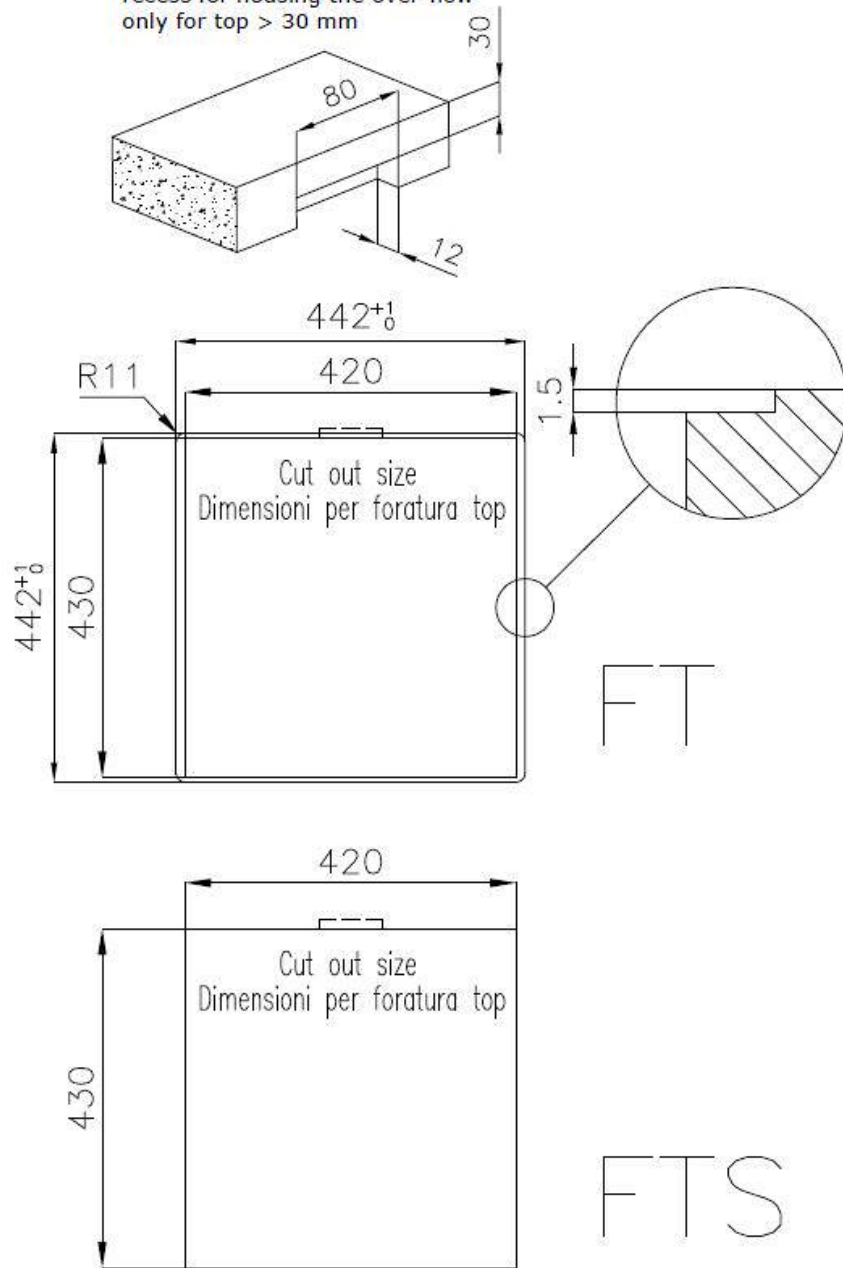

Sink S4001

Kitchen Sinks

Code: 3356 050

DETAILS

Edge/Installation Type	Flush-mount Top-mount
Finish	Foster brushed
Material	AISI 304 stainless steel
Texture	Brushed in line
Base	45 cm
Dimensions	440x440 mm
Standard fittings	Fixing hooks, gasket, drain, overflow and siphon, boxed packing
Mixer holes	No standard holes
Built-in hole	View technical data sheet

Drainer	No
Width	44 cm
Bowl dimension	400x400mm
Number of bowls	1 bowl
Waste fitting	Drain SPACE 3,5"

FEATURES

Deep bowls	This bowls reach an important depth, over 20 cm, thanks to the advanced production technology, that can be offer great capiciency and practicity in all the washing operations.
High thickness	1mm thick steel. A significant thickness, which guarantees the maximum sturdiness and durability.
Perimetral overflow	The overflow is always a security on the Foster sinks that prevents the overflow of water in case of oversights. The perimeter drain solution improves aesthetics thanks to its square and essential shape.
Save space system	Drain and siphon are designed to leave as much space as possible in the under-sink area, more and more useful today for theseparate waste collection systems.
Small radius	Bowls with squared shapes with a modern design and an increased capacity, for a minimal aesthetics connected with an extreme practicity.
Space waste fitting	The elegant SPACE steel cap closes the drain and leaves no visible residues collected in the basket below. Space also has a small footprint and allows the optimal use of the under-sink compartment.

TECHNICAL DATA

Lavello / Sink cod. 3356/050

intaglio per il troppo-pieno
solo con top > 30 mm

recess for housing the over-flow
only for top > 30 mm

GALLERY

OPTIONAL ACCESSORIES

Cestello inox

Glass chopping board