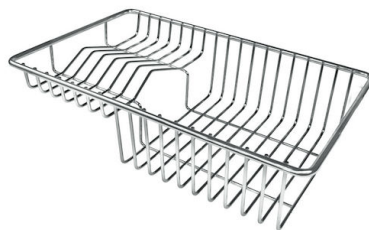

Drainer	No
Width	44 cm
Bowl dimension	400x400mm
Number of bowls	1 bowl
Waste fitting	Drain SPACE 3,5"

FEATURES

Deep bowls	This bowls reach an important depth, over 20 cm, thanks to the advanced production technology, that can be offer great capiciency and practicity in all the washing operations.
High thickness	1mm thick steel. A significant thickness, which guarantees the maximum sturdiness and durability.
Perimetral overflow	The overflow is always a security on the Foster sinks that prevents the overflow of water in case of oversights. The perimeter drain solution improves aesthetics thanks to its square and essential shape.
Save space system	Drain and siphon are designed to leave as much space as possible in the under-sink area, more and more useful today for theseparate waste collection systems.
Small radius	Bowls with squared shapes with a modern design and an increased capacity, for a minimal aesthetics connected with an extreme practicity.
Space waste fitting	The elegant SPACE steel cap closes the drain and leaves no visible residues collected in the basket below. Space also has a small footprint and allows the optimal use of the under-sink compartment.

TECHNICAL DATA

Lavello / Sink cod. 3356/050

intaglio per il troppo-pieno
solo con top > 30 mm

recess for housing the over-flow
only for top > 30 mm

GALLERY

OPTIONAL ACCESSORIES

Cestello inox

Glass chopping board

HPDE Chopping board

HPDE Twin chopping board

Iroko-wood chopping board with stainless steel colander

Iroko-wood sliding chopping board

Iroko-wood twin chopping board

Stainless steel colander

Stainless steel plate rack

Stainless steel plate rack

Stainless steel plate rack

White bowl

Graters kit with ring-holder and food collection tray

Stainless steel perforated tray

WARNING:

The accessories 8159101, 8100303,8151000 are only usable in combination with 8644101