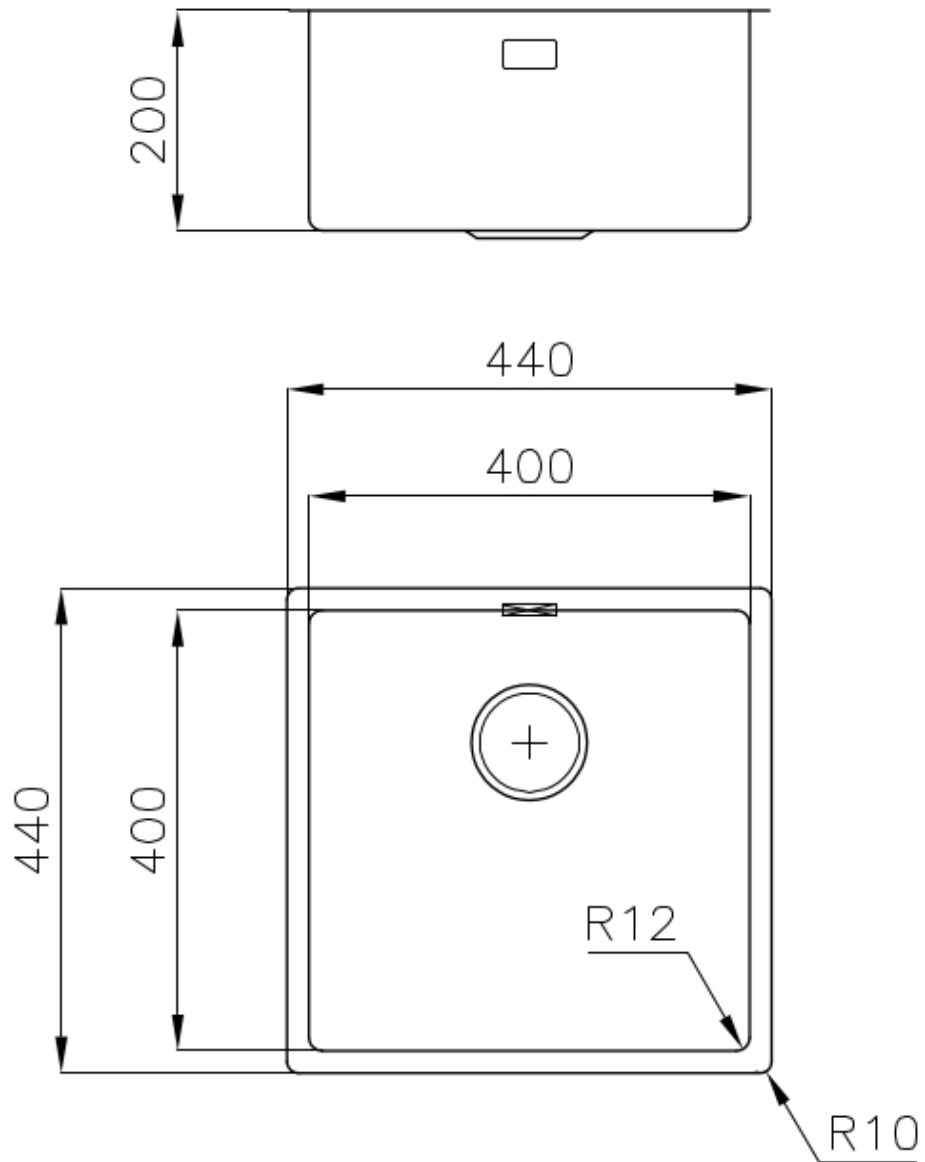

Sink S4001

Kitchen Sinks

Code: 3356 050

DETAILS

Edge/Installation Type	Flush-mount Top-mount
Finish	Foster brushed
Material	AISI 304 stainless steel
Texture	Brushed in line
Base	45 cm
Dimensions	440x440 mm
Standard fittings	Fixing hooks, gasket, drain, overflow and siphon, boxed packing
Mixer holes	No standard holes
Built-in hole	View technical data sheet

Drainer	No
Width	44 cm
Bowl dimension	400x400mm
Number of bowls	1 bowl
Waste fitting	Drain SPACE 3,5"

FEATURES

Deep bowls	This bowls reach an important depth, over 20 cm, thanks to the advanced production technology, that can be offer great capiciency and practicity in all the washing operations.
High thickness	1mm thick steel. A significant thickness, which guarantees the maximum sturdiness and durability.
Perimetral overflow	The overflow is always a security on the Foster sinks that prevents the overflow of water in case of oversights. The perimeter drain solution improves aesthetics thanks to its square and essential shape.
Save space system	Drain and siphon are designed to leave as much space as possible in the under-sink area, more and more useful today for theseparate waste collection systems.
Small radius	Bowls with squared shapes with a modern design and an increased capacity, for a minimal aesthetics connected with an extreme practicity.
Space waste fitting	The elegant SPACE steel cap closes the drain and leaves no visible residues collected in the basket below. Space also has a small footprint and allows the optimal use of the under-sink compartment.

TECHNICAL DATA

Lavello / Sink cod. 3356/050

intaglio per il troppo-pieno
solo con top > 30 mm

recess for housing the over-flow
only for top > 30 mm

GALLERY

OPTIONAL ACCESSORIES

Cestello inox

Glass chopping board