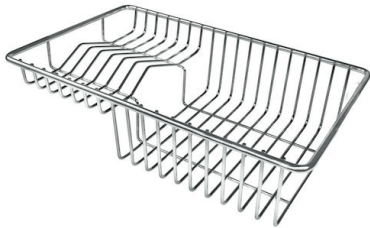

Sink S4001

Kitchen Sinks

Code: 3355 050

DETAILS

Edge/Installation Type Flush-mount | Top-mount

Finish Foster brushed

Material AISI 304 stainless steel

Texture Brushed in line

FEATURES

Deep bowls	This bowls reach an important depth, over 20 cm, thanks to the advanced production technology, that can be offer great capiciency and practicity in all the washing operations.
High thickness	1mm thick steel. A significant thickness, which guarantees the maximum sturdiness and durability.
Perimetral overflow	The overflow is always a security on the Foster sinks that prevents the overflow of water in case of oversights. The perimeter drain solution improves aesthetics thanks to its square and essential shape.
Save space system	Drain and siphon are designed to leave as much space as possible in the under-sink area, more and more useful today for theseparate waste collection systems.
Small radius	Bowls with squared shapes with a modern design and an increased capacity, for a minimal aesthetics connected with an extreme practicity.
Space waste fitting	The elegant SPACE steel cap closes the drain and leaves no visible residues collected in the basket below. Space also has a small footprint and allows the optimal use of the under-sink compartment.

TECHNICAL DATA

Lavello / Sink cod. 3355/050

intaglio per il troppo-pieno
solo con top > 30 mm

recess for housing the over-flow
only for top > 30 mm

OPTIONAL ACCESSORIES

Glass chopping board
8631 300

HDPE Chopping board
8657 001

HPDE Twin chopping board
8644 101

Stainless steel plate rack
8100 303

* only in combination with the accessory
8644 101

Stainless steel plate rack
8100 201

White bowl
8153 100

Black grid
8100 617

Black grid
8100 652