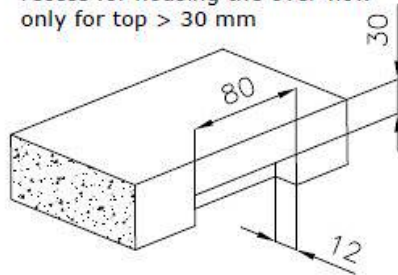

Base 60 cm

Dimensions 540 x 440 mm

Standard fittings Fixing hooks, gasket, drain, overflow and siphon, boxed packing

Mixer holes No standard holes

Built-in hole [View technical data sheet](#)

Drainer	No
Width	54 cm
Bowl dimension	500 x 400 mm
Number of bowls	1 bowl
Waste fitting	Drain SPACE 3,5"

FEATURES

Deep bowls	This bowls reach an important depth, over 20 cm, thanks to the advanced production technology, that can be offer great capiciency and practicity in all the washing operations.
High thickness	1mm thick steel. A significant thickness, which guarantees the maximum sturdiness and durability.
Perimetral overflow	The overflow is always a security on the Foster sinks that prevents the overflow of water in case of oversights. The perimeter drain solution improves aesthetics thanks to its square and essential shape.
Save space system	Drain and siphon are designed to leave as much space as possible in the under-sink area, more and more useful today for theseparate waste collection systems.
Small radius	Bowls with squared shapes with a modern design and an increased capacity, for a minimal aesthetics connected with an extreme practicity.
Space waste fitting	The elegant SPACE steel cap closes the drain and leaves no visible residues collected in the basket below. Space also has a small footprint and allows the optimal use of the under-sink compartment.

TECHNICAL DATA

Lavello / Sink cod. 3355/050

intaglio per il troppo-pieno
solo con top > 30 mm

recess for housing the over-flow
only for top > 30 mm

OPTIONAL ACCESSORIES

Glass chopping board
8631 300

HDPE Chopping board
8657 001