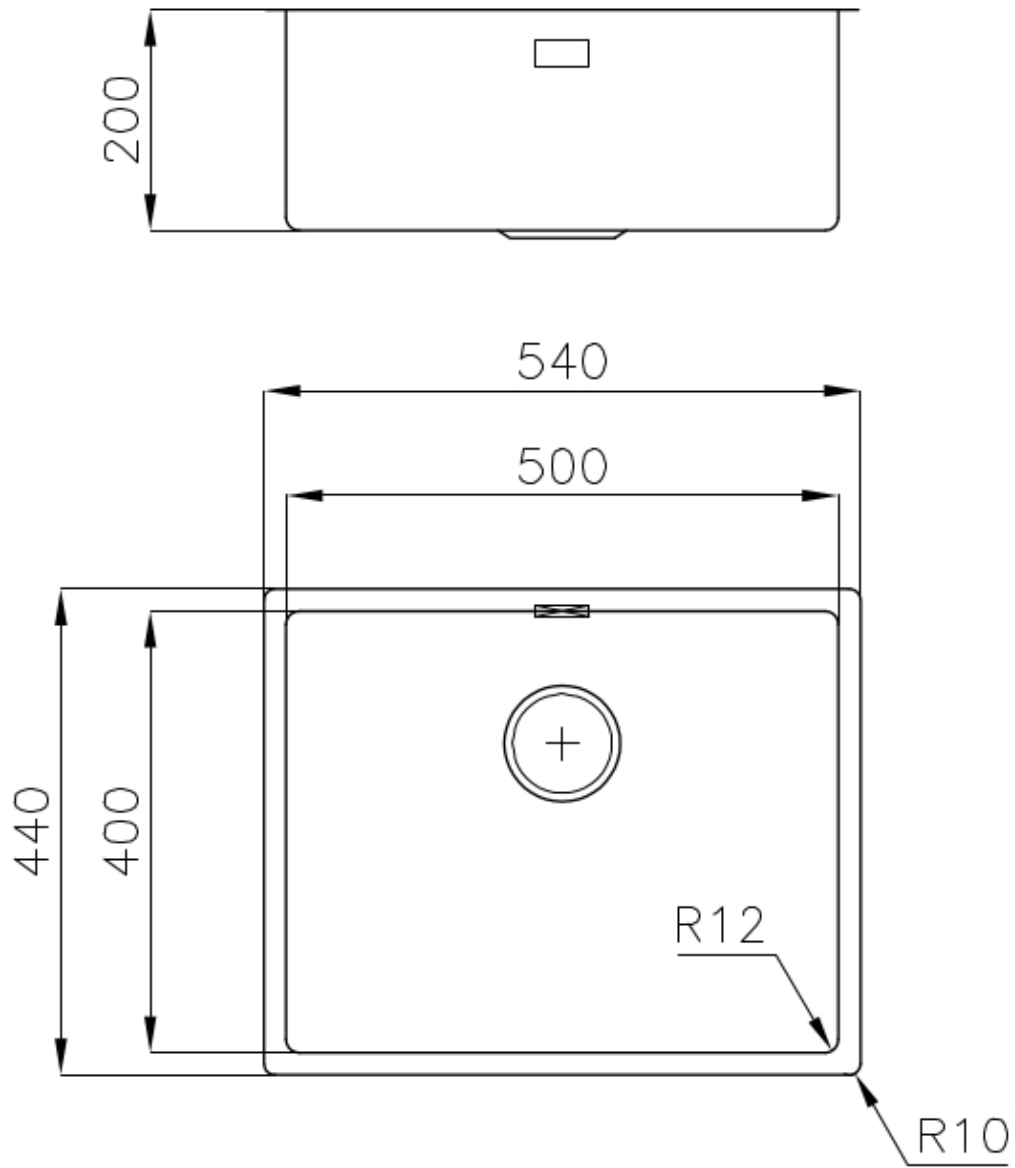

Sink S4001

Kitchen Sinks

Code: 3355 050

DETAILS

Edge/Installation Type Flush-mount | Top-mount

Finish Foster brushed

Material AISI 304 stainless steel

Texture Brushed in line

Base 60 cm

Dimensions 540 x 440 mm

Standard fittings Fixing hooks, gasket, drain, overflow and siphon, boxed packing

Mixer holes No standard holes

Built-in hole [View technical data sheet](#)

Drainer	No
Width	54 cm
Bowl dimension	500 x 400 mm
Number of bowls	1 bowl
Waste fitting	Drain SPACE 3,5"

FEATURES

Deep bowls	This bowls reach an important depth, over 20 cm, thanks to the advanced production technology, that can be offer great capiciency and practicity in all the washing operations.
High thickness	1mm thick steel. A significant thickness, which guarantees the maximum sturdiness and durability.
Perimetral overflow	The overflow is always a security on the Foster sinks that prevents the overflow of water in case of oversights. The perimeter drain solution improves aesthetics thanks to its square and essential shape.
Save space system	Drain and siphon are designed to leave as much space as possible in the under-sink area, more and more useful today for theseparate waste collection systems.
Small radius	Bowls with squared shapes with a modern design and an increased capacity, for a minimal aesthetics connected with an extreme practicity.
Space waste fitting	The elegant SPACE steel cap closes the drain and leaves no visible residues collected in the basket below. Space also has a small footprint and allows the optimal use of the under-sink compartment.

TECHNICAL DATA

Lavello / Sink cod. 3355/050

intaglio per il troppo-pieno
solo con top > 30 mm

recess for housing the over-flow
only for top > 30 mm

OPTIONAL ACCESSORIES

Glass chopping board
8631 300

HDPE Chopping board
8657 001