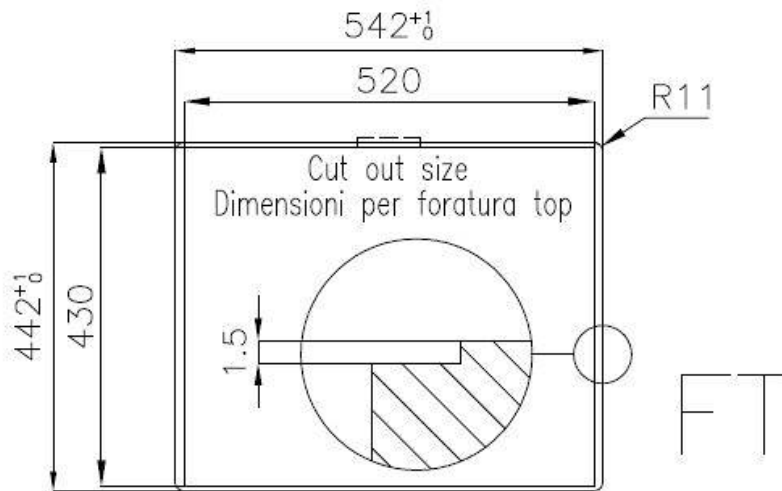

Base 60 cm

Dimensions 540 x 440 mm

Standard fittings Fixing hooks, gasket, drain, overflow and siphon, boxed packing

Mixer holes No standard holes

Built-in hole [View technical data sheet](#)

Drainer	No
Width	54 cm
Bowl dimension	500 x 400 mm
Number of bowls	1 bowl
Waste fitting	Drain SPACE 3,5"

FEATURES

Deep bowls	This bowls reach an important depth, over 20 cm, thanks to the advanced production technology, that can be offer great capiciency and practicity in all the washing operations.
High thickness	1mm thick steel. A significant thickness, which guarantees the maximum sturdiness and durability.
Perimetral overflow	The overflow is always a security on the Foster sinks that prevents the overflow of water in case of oversights. The perimeter drain solution improves aesthetics thanks to its square and essential shape.
Save space system	Drain and siphon are designed to leave as much space as possible in the under-sink area, more and more useful today for theseparate waste collection systems.
Small radius	Bowls with squared shapes with a modern design and an increased capacity, for a minimal aesthetics connected with an extreme practicity.
Space waste fitting	The elegant SPACE steel cap closes the drain and leaves no visible residues collected in the basket below. Space also has a small footprint and allows the optimal use of the under-sink compartment.

TECHNICAL DATA

Lavello / Sink cod. 3355/050

intaglio per il troppo-pieno
solo con top > 30 mm

recess for housing the over-flow
only for top > 30 mm

OPTIONAL ACCESSORIES

Glass chopping board
8631 300

HDPE Chopping board
8657 001