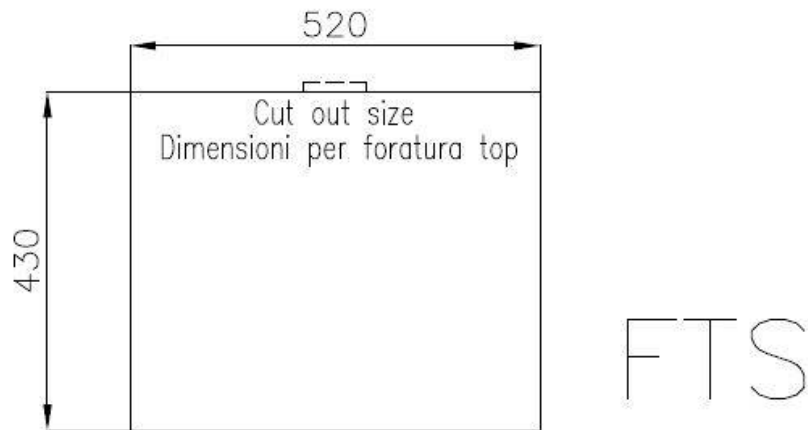

Base 60 cm

Dimensions 540 x 440 mm

Standard fittings Fixing hooks, gasket, drain, overflow and siphon, boxed packing

Mixer holes No standard holes

Built-in hole [View technical data sheet](#)

Drainer	No
Width	54 cm
Bowl dimension	500 x 400 mm
Number of bowls	1 bowl
Waste fitting	Drain SPACE 3,5"

FEATURES

Deep bowls	This bowls reach an important depth, over 20 cm, thanks to the advanced production technology, that can be offer great capiciency and practicity in all the washing operations.
High thickness	1mm thick steel. A significant thickness, which guarantees the maximum sturdiness and durability.
Perimetral overflow	The overflow is always a security on the Foster sinks that prevents the overflow of water in case of oversights. The perimeter drain solution improves aesthetics thanks to its square and essential shape.
Save space system	Drain and siphon are designed to leave as much space as possible in the under-sink area, more and more useful today for theseparate waste collection systems.
Small radius	Bowls with squared shapes with a modern design and an increased capacity, for a minimal aesthetics connected with an extreme practicity.
Space waste fitting	The elegant SPACE steel cap closes the drain and leaves no visible residues collected in the basket below. Space also has a small footprint and allows the optimal use of the under-sink compartment.

TECHNICAL DATA

Lavello / Sink cod. 3355/050

intaglio per il troppo-pieno
solo con top > 30 mm

recess for housing the over-flow
only for top > 30 mm

OPTIONAL ACCESSORIES

Glass chopping board
8631 300

HDPE Chopping board
8657 001