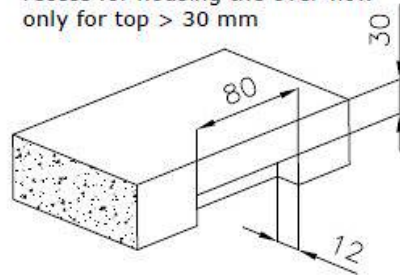

Sink S4001

Kitchen Sinks

Code: 3355 050

DETAILS

Edge/Installation Type	Flush-mount Top-mount
Finish	Foster brushed
Material	AISI 304 stainless steel
Texture	Brushed in line
Base	60 cm
Dimensions	540x440 mm
Standard fittings	Fixing hooks, gasket, drain, overflow and siphon, boxed packing
Mixer holes	No standard holes
Built-in hole	View technical data sheet

Drainer	No
Width	54 cm
Bowl dimension	500x400mm
Number of bowls	1 bowl
Waste fitting	Drain SPACE 3,5"

FEATURES

Deep bowls	This bowls reach an important depth, over 20 cm, thanks to the advanced production technology, that can be offer great capiciency and practicity in all the washing operations.
High thickness	1mm thick steel. A significant thickness, which guarantees the maximum sturdiness and durability.
Perimetral overflow	The overflow is always a security on the Foster sinks that prevents the overflow of water in case of oversights. The perimeter drain solution improves aesthetics thanks to its square and essential shape.
Save space system	Drain and siphon are designed to leave as much space as possible in the under-sink area, more and more useful today for theseparate waste collection systems.
Small radius	Bowls with squared shapes with a modern design and an increased capacity, for a minimal aesthetics connected with an extreme practicity.
Space waste fitting	The elegant SPACE steel cap closes the drain and leaves no visible residues collected in the basket below. Space also has a small footprint and allows the optimal use of the under-sink compartment.

TECHNICAL DATA

Lavello / Sink cod. 3355/050

intaglio per il troppo-pieno
solo con top > 30 mm

recess for housing the over-flow
only for top > 30 mm

GALLERY

OPTIONAL ACCESSORIES

Cestello inox

Glass chopping board