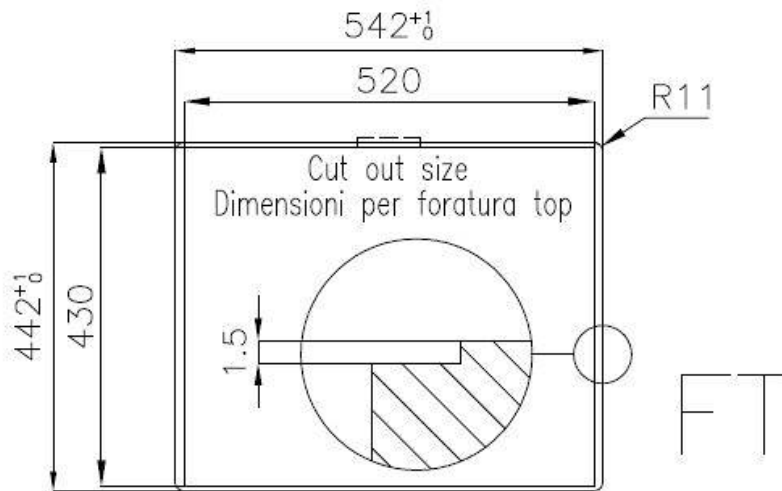

Sink S4001

Kitchen Sinks

Code: 3355 050

DETAILS

Edge/Installation Type	Flush-mount Top-mount
Finish	Foster brushed
Material	AISI 304 stainless steel
Texture	Brushed in line
Base	60 cm
Dimensions	540x440 mm
Standard fittings	Fixing hooks, gasket, drain, overflow and siphon, boxed packing
Mixer holes	No standard holes
Built-in hole	View technical data sheet

Drainer	No
Width	54 cm
Bowl dimension	500x400mm
Number of bowls	1 bowl
Waste fitting	Drain SPACE 3,5"

FEATURES

Deep bowls	This bowls reach an important depth, over 20 cm, thanks to the advanced production technology, that can be offer great capiciency and practicity in all the washing operations.
High thickness	1mm thick steel. A significant thickness, which guarantees the maximum sturdiness and durability.
Perimetral overflow	The overflow is always a security on the Foster sinks that prevents the overflow of water in case of oversights. The perimeter drain solution improves aesthetics thanks to its square and essential shape.
Save space system	Drain and siphon are designed to leave as much space as possible in the under-sink area, more and more useful today for theseparate waste collection systems.
Small radius	Bowls with squared shapes with a modern design and an increased capacity, for a minimal aesthetics connected with an extreme practicity.
Space waste fitting	The elegant SPACE steel cap closes the drain and leaves no visible residues collected in the basket below. Space also has a small footprint and allows the optimal use of the under-sink compartment.

TECHNICAL DATA

Lavello / Sink cod. 3355/050

intaglio per il troppo-pieno
solo con top > 30 mm

recess for housing the over-flow
only for top > 30 mm

GALLERY

OPTIONAL ACCESSORIES

Cestello inox

Glass chopping board