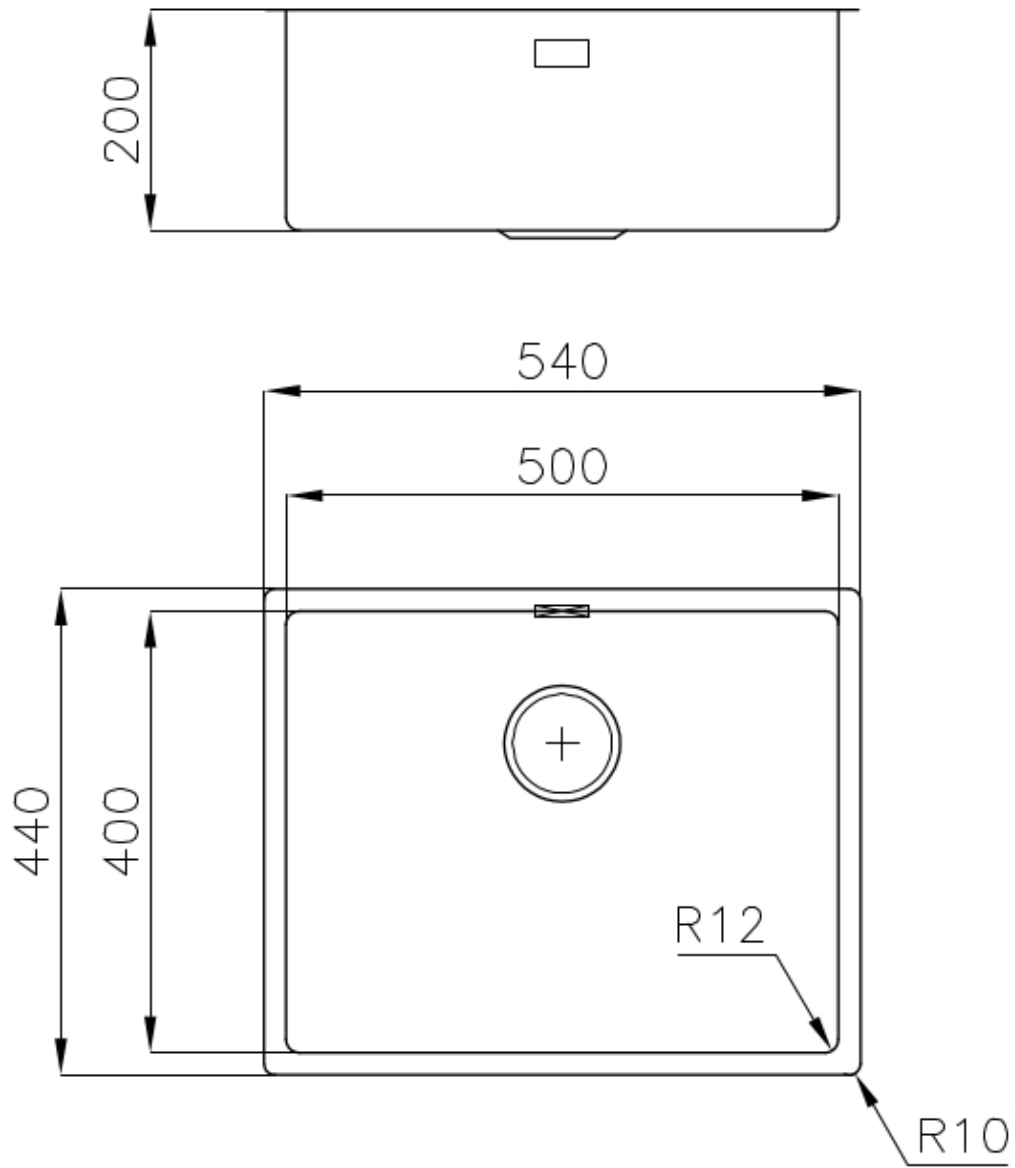

Sink S4001

Kitchen Sinks

Code: 3355 050

DETAILS

Edge/Installation Type	Flush-mount Top-mount
Finish	Foster brushed
Material	AISI 304 stainless steel
Texture	Brushed in line
Base	60 cm
Dimensions	540x440 mm
Standard fittings	Fixing hooks, gasket, drain, overflow and siphon, boxed packing
Mixer holes	No standard holes
Built-in hole	View technical data sheet

Drainer	No
Width	54 cm
Bowl dimension	500x400mm
Number of bowls	1 bowl
Waste fitting	Drain SPACE 3,5"

FEATURES

Deep bowls	This bowls reach an important depth, over 20 cm, thanks to the advanced production technology, that can be offer great capiciency and practicity in all the washing operations.
High thickness	1mm thick steel. A significant thickness, which guarantees the maximum sturdiness and durability.
Perimetral overflow	The overflow is always a security on the Foster sinks that prevents the overflow of water in case of oversights. The perimeter drain solution improves aesthetics thanks to its square and essential shape.
Save space system	Drain and siphon are designed to leave as much space as possible in the under-sink area, more and more useful today for theseparate waste collection systems.
Small radius	Bowls with squared shapes with a modern design and an increased capacity, for a minimal aesthetics connected with an extreme practicity.
Space waste fitting	The elegant SPACE steel cap closes the drain and leaves no visible residues collected in the basket below. Space also has a small footprint and allows the optimal use of the under-sink compartment.

TECHNICAL DATA

Lavello / Sink cod. 3355/050

intaglio per il troppo-pieno
solo con top > 30 mm

recess for housing the over-flow
only for top > 30 mm

GALLERY

OPTIONAL ACCESSORIES

Cestello inox

Glass chopping board