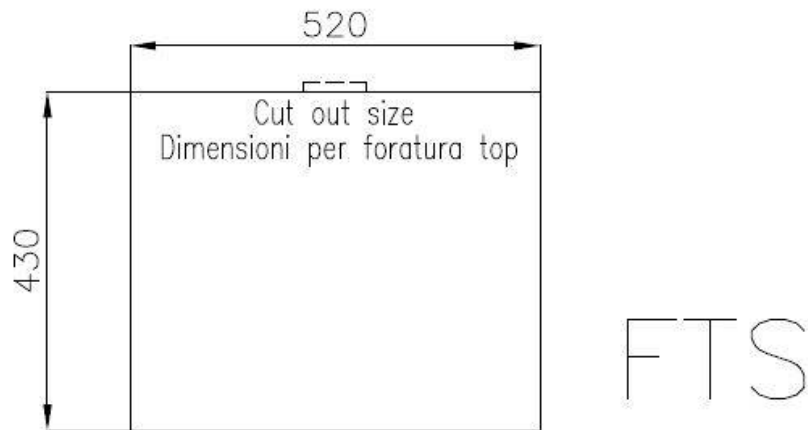

Sink S4001

Kitchen Sinks

Code: 3355 050

DETAILS

Edge/Installation Type	Flush-mount Top-mount
Finish	Foster brushed
Material	AISI 304 stainless steel
Texture	Brushed in line
Base	60 cm
Dimensions	540x440 mm
Standard fittings	Fixing hooks, gasket, drain, overflow and siphon, boxed packing
Mixer holes	No standard holes
Built-in hole	View technical data sheet

Drainer	No
Width	54 cm
Bowl dimension	500x400mm
Number of bowls	1 bowl
Waste fitting	Drain SPACE 3,5"

FEATURES

Deep bowls	This bowls reach an important depth, over 20 cm, thanks to the advanced production technology, that can be offer great capiciency and practicity in all the washing operations.
High thickness	1mm thick steel. A significant thickness, which guarantees the maximum sturdiness and durability.
Perimetral overflow	The overflow is always a security on the Foster sinks that prevents the overflow of water in case of oversights. The perimeter drain solution improves aesthetics thanks to its square and essential shape.
Save space system	Drain and siphon are designed to leave as much space as possible in the under-sink area, more and more useful today for theseparate waste collection systems.
Small radius	Bowls with squared shapes with a modern design and an increased capacity, for a minimal aesthetics connected with an extreme practicity.
Space waste fitting	The elegant SPACE steel cap closes the drain and leaves no visible residues collected in the basket below. Space also has a small footprint and allows the optimal use of the under-sink compartment.

TECHNICAL DATA

Lavello / Sink cod. 3355/050

intaglio per il troppo-pieno
solo con top > 30 mm

recess for housing the over-flow
only for top > 30 mm

GALLERY

OPTIONAL ACCESSORIES

Cestello inox

Glass chopping board