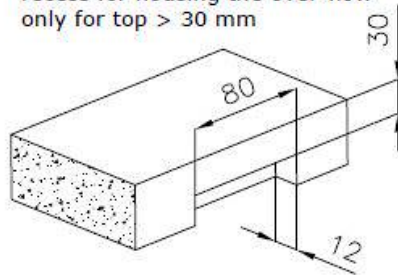

Sink S4001

Kitchen Sinks

Code: 3353 050

DETAILS

Edge/Installation Type	Flush-mount Top-mount
Finish	Foster brushed
Material	AISI 304 stainless steel
Texture	Brushed in line
Base	40 cm
Dimensions	380x440 mm
Standard fittings	Fixing hooks, gasket, drain, overflow and siphon, boxed packing
Mixer holes	No standard holes
Built-in hole	View technical data sheet

Drainer	No
Width	38 cm
Bowl dimension	340x400mm
Number of bowls	1 bowl
Waste fitting	Drain SPACE 3,5"

FEATURES

Deep bowls	This bowls reach an important depth, over 20 cm, thanks to the advanced production technology, that can be offer great capiciency and practicity in all the washing operations.
High thickness	1mm thick steel. A significant thickness, which guarantees the maximum sturdiness and durability.
Perimetral overflow	The overflow is always a security on the Foster sinks that prevents the overflow of water in case of oversights. The perimeter drain solution improves aesthetics thanks to its square and essential shape.
Save space system	Drain and siphon are designed to leave as much space as possible in the under-sink area, more and more useful today for theseparate waste collection systems.
Small radius	Bowls with squared shapes with a modern design and an increased capacity, for a minimal aesthetics connected with an extreme practicity.
Space waste fitting	The elegant SPACE steel cap closes the drain and leaves no visible residues collected in the basket below. Space also has a small footprint and allows the optimal use of the under-sink compartment.

TECHNICAL DATA

Lavello / Sink cod. 3353/050

intaglio per il troppo-pieno
solo con top > 30 mm

recess for housing the over-flow
only for top > 30 mm

GALLERY

OPTIONAL ACCESSORIES

Glass chopping board

HPDE Chopping board