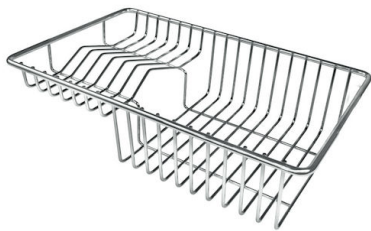

Drainer	No
Width	38 cm
Bowl dimension	340x400mm
Number of bowls	1 bowl
Waste fitting	Drain SPACE 3,5"

FEATURES

Deep bowls	This bowls reach an important depth, over 20 cm, thanks to the advanced production technology, that can be offer great capiciency and practicity in all the washing operations.
High thickness	1mm thick steel. A significant thickness, which guarantees the maximum sturdiness and durability.
Perimetral overflow	The overflow is always a security on the Foster sinks that prevents the overflow of water in case of oversights. The perimeter drain solution improves aesthetics thanks to its square and essential shape.
Save space system	Drain and siphon are designed to leave as much space as possible in the under-sink area, more and more useful today for theseparate waste collection systems.
Small radius	Bowls with squared shapes with a modern design and an increased capacity, for a minimal aesthetics connected with an extreme practicity.
Space waste fitting	The elegant SPACE steel cap closes the drain and leaves no visible residues collected in the basket below. Space also has a small footprint and allows the optimal use of the under-sink compartment.

TECHNICAL DATA

Lavello / Sink cod. 3353/050

intaglio per il troppo-pieno
solo con top > 30 mm

recess for housing the over-flow
only for top > 30 mm

GALLERY

OPTIONAL ACCESSORIES

Glass chopping board

HPDE Chopping board

HPDE Twin chopping board

Iroko-wood chopping board with stainless steel colander

Iroko-wood sliding chopping board

Stainless steel plate rack

Stainless steel plate rack

White bowl

Graters kit with ring-holder and food collection tray