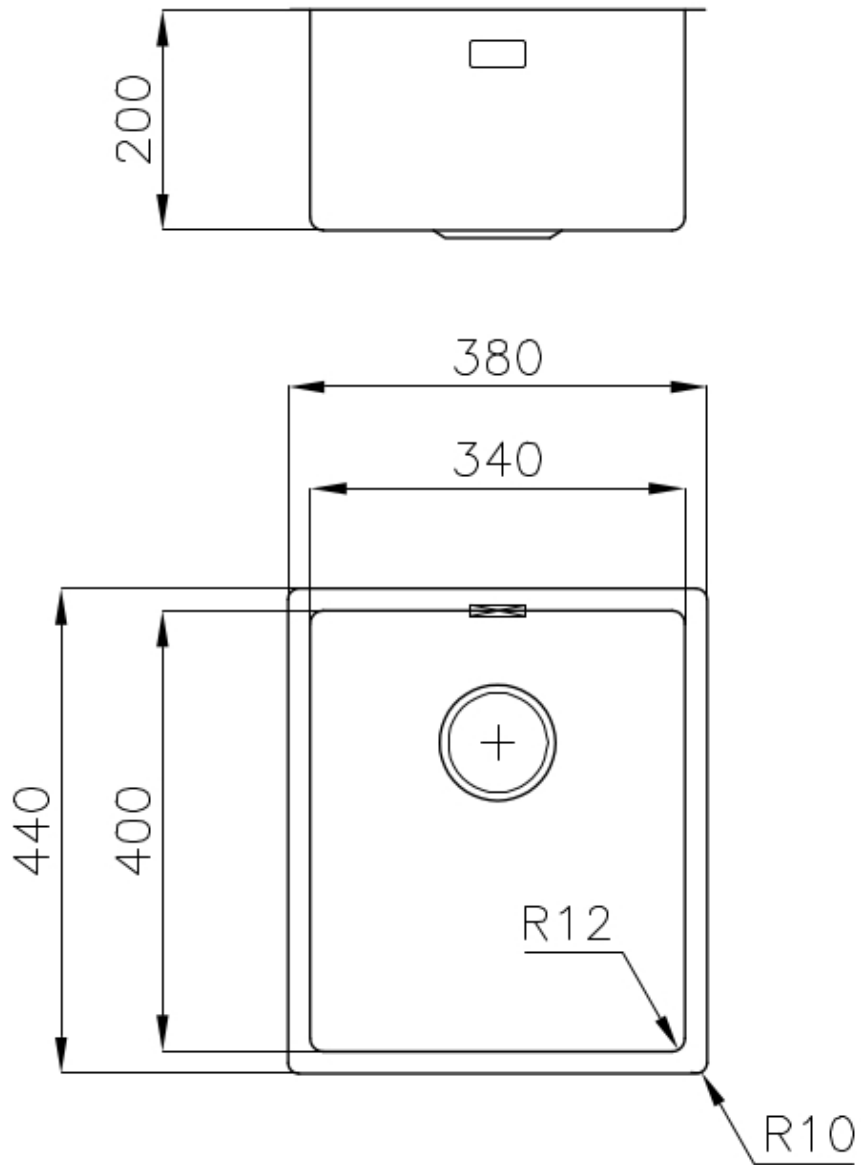

Sink S4001

Kitchen Sinks

Code: 3353 050

DETAILS

Edge/Installation Type	Flush-mount Top-mount
Finish	Foster brushed
Material	AISI 304 stainless steel
Texture	Brushed in line
Base	40 cm
Dimensions	380x440 mm
Standard fittings	Fixing hooks, gasket, drain, overflow and siphon, boxed packing
Mixer holes	No standard holes
Built-in hole	View technical data sheet

Drainer	No
Width	38 cm
Bowl dimension	340x400mm
Number of bowls	1 bowl
Waste fitting	Drain SPACE 3,5"

FEATURES

Deep bowls	This bowls reach an important depth, over 20 cm, thanks to the advanced production technology, that can be offer great capiciency and practicity in all the washing operations.
High thickness	1mm thick steel. A significant thickness, which guarantees the maximum sturdiness and durability.
Perimetral overflow	The overflow is always a security on the Foster sinks that prevents the overflow of water in case of oversights. The perimeter drain solution improves aesthetics thanks to its square and essential shape.
Save space system	Drain and siphon are designed to leave as much space as possible in the under-sink area, more and more useful today for theseparate waste collection systems.
Small radius	Bowls with squared shapes with a modern design and an increased capacity, for a minimal aesthetics connected with an extreme practicity.
Space waste fitting	The elegant SPACE steel cap closes the drain and leaves no visible residues collected in the basket below. Space also has a small footprint and allows the optimal use of the under-sink compartment.

TECHNICAL DATA

Lavello / Sink cod. 3353/050

intaglio per il troppo-pieno
solo con top > 30 mm

recess for housing the over-flow
only for top > 30 mm

GALLERY

OPTIONAL ACCESSORIES

Glass chopping board

HPDE Chopping board