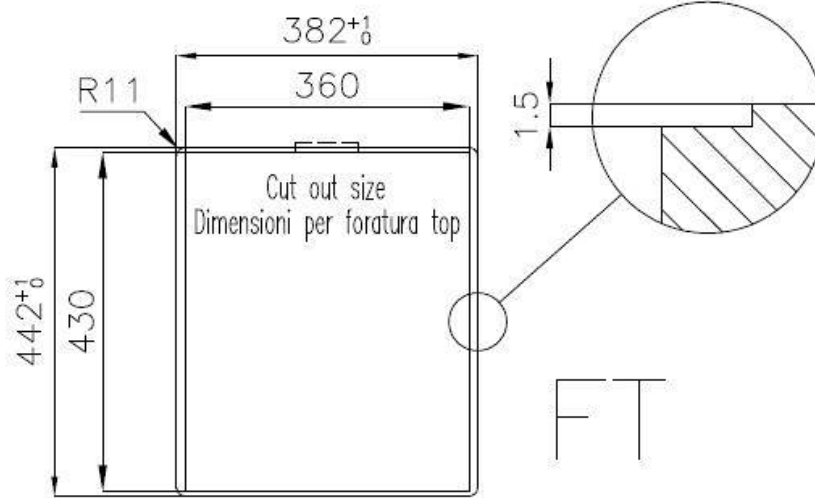

Sink S4001

Kitchen Sinks

Code: 3353 050

DETAILS

Edge/Installation Type	Flush-mount Top-mount
Finish	Foster brushed
Material	AISI 304 stainless steel
Texture	Brushed in line
Base	40 cm
Dimensions	380x440 mm
Standard fittings	Fixing hooks, gasket, drain, overflow and siphon, boxed packing
Mixer holes	No standard holes
Built-in hole	View technical data sheet

Drainer	No
Width	38 cm
Bowl dimension	340x400mm
Number of bowls	1 bowl
Waste fitting	Drain SPACE 3,5"

FEATURES

Deep bowls	This bowls reach an important depth, over 20 cm, thanks to the advanced production technology, that can be offer great capiciency and practicity in all the washing operations.
High thickness	1mm thick steel. A significant thickness, which guarantees the maximum sturdiness and durability.
Perimetral overflow	The overflow is always a security on the Foster sinks that prevents the overflow of water in case of oversights. The perimeter drain solution improves aesthetics thanks to its square and essential shape.
Save space system	Drain and siphon are designed to leave as much space as possible in the under-sink area, more and more useful today for theseparate waste collection systems.
Small radius	Bowls with squared shapes with a modern design and an increased capacity, for a minimal aesthetics connected with an extreme practicity.
Space waste fitting	The elegant SPACE steel cap closes the drain and leaves no visible residues collected in the basket below. Space also has a small footprint and allows the optimal use of the under-sink compartment.

TECHNICAL DATA

Lavello / Sink cod. 3353/050

intaglio per il troppo-pieno
solo con top > 30 mm

recess for housing the over-flow
only for top > 30 mm

GALLERY

OPTIONAL ACCESSORIES

Glass chopping board

HPDE Chopping board