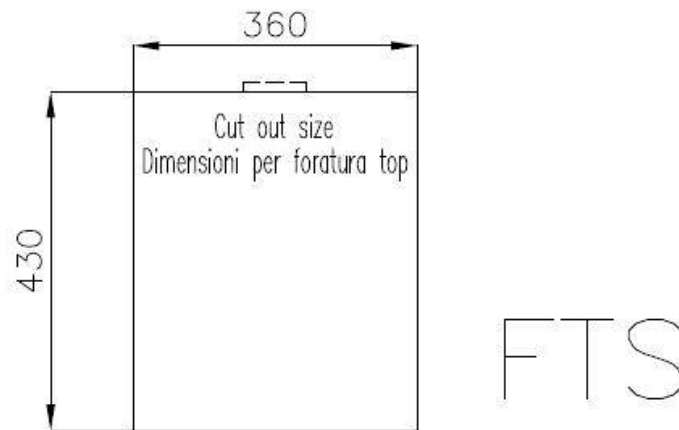

Sink S4001

Kitchen Sinks

Code: 3353 050

DETAILS

Edge/Installation Type	Flush-mount Top-mount
Finish	Foster brushed
Material	AISI 304 stainless steel
Texture	Brushed in line
Base	40 cm
Dimensions	380x440 mm
Standard fittings	Fixing hooks, gasket, drain, overflow and siphon, boxed packing
Mixer holes	No standard holes
Built-in hole	View technical data sheet

Drainer	No
Width	38 cm
Bowl dimension	340x400mm
Number of bowls	1 bowl
Waste fitting	Drain SPACE 3,5"

FEATURES

Deep bowls	This bowls reach an important depth, over 20 cm, thanks to the advanced production technology, that can be offer great capiciency and practicity in all the washing operations.
High thickness	1mm thick steel. A significant thickness, which guarantees the maximum sturdiness and durability.
Perimetral overflow	The overflow is always a security on the Foster sinks that prevents the overflow of water in case of oversights. The perimeter drain solution improves aesthetics thanks to its square and essential shape.
Save space system	Drain and siphon are designed to leave as much space as possible in the under-sink area, more and more useful today for theseparate waste collection systems.
Small radius	Bowls with squared shapes with a modern design and an increased capacity, for a minimal aesthetics connected with an extreme practicity.
Space waste fitting	The elegant SPACE steel cap closes the drain and leaves no visible residues collected in the basket below. Space also has a small footprint and allows the optimal use of the under-sink compartment.

TECHNICAL DATA

Lavello / Sink cod. 3353/050

intaglio per il troppo-pieno
solo con top > 30 mm

recess for housing the over-flow
only for top > 30 mm

GALLERY

OPTIONAL ACCESSORIES

Glass chopping board

HPDE Chopping board