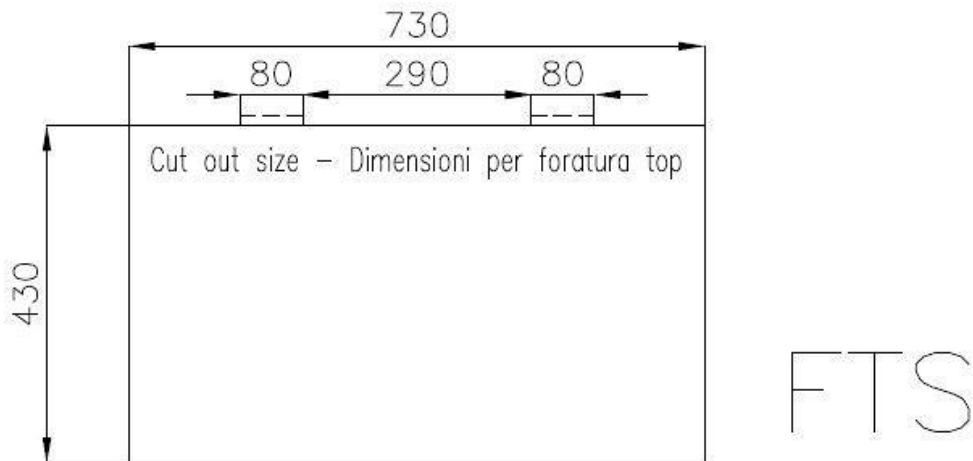

Base 80 cm

Dimensions 750 x 440 mm

Standard fittings Fixing hooks, gasket, drain, overflow and siphon, boxed packing

Mixer holes No standard holes

Built-in hole View technical data sheet

Drainer	No
Width	75 cm
Bowl dimension	340x400mm
Number of bowls	2 bowls
Waste fitting	Drain SPACE 3,5"

TECHNICAL DATA

Lavello / Sink cod. 3352/050

intaglio per il troppo-pieno
solo con top > 30 mm

recess for housing the over-flow
only for top > 30 mm

OPTIONAL ACCESSORIES

Glass chopping board
8631 300

HDPE Chopping board
8657 001