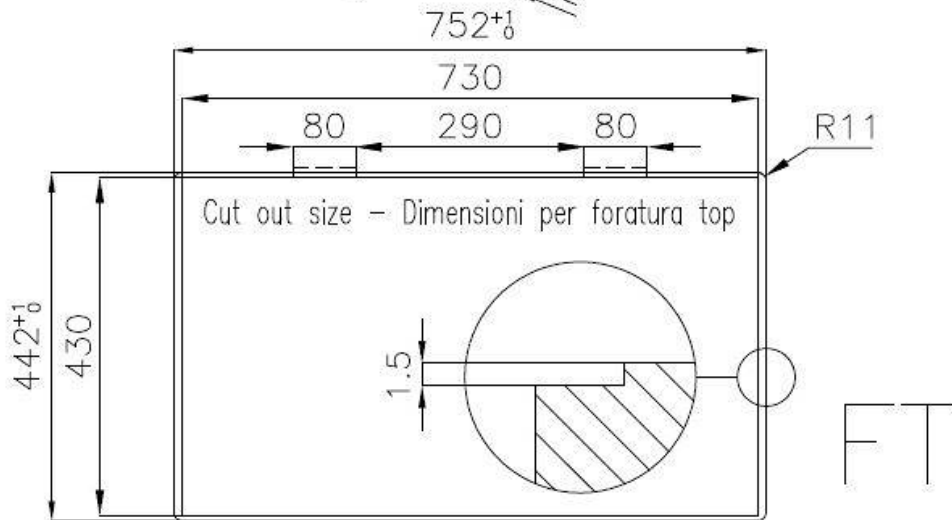

Base 80 cm

Dimensions 750 x 440 mm

Standard fittings Fixing hooks, gasket, drain, overflow and siphon, boxed packing

Mixer holes No standard holes

Built-in hole View technical data sheet

Drainer	No
Width	75 cm
Bowl dimension	340x400mm
Number of bowls	2 bowls
Waste fitting	Drain SPACE 3,5"

TECHNICAL DATA

Lavello / Sink cod. 3352/050

intaglio per il troppo-pieno
solo con top > 30 mm

recess for housing the over-flow
only for top > 30 mm

OPTIONAL ACCESSORIES

Glass chopping board
8631 300

HDPE Chopping board
8657 001