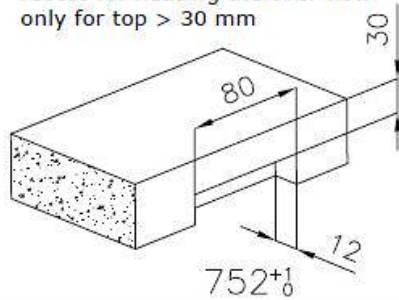

Base 80 cm

Dimensions 750 x 440 mm

Standard fittings Fixing hooks, gasket, drain, overflow and siphon, boxed packing

Mixer holes No standard holes

Built-in hole View technical data sheet

Drainer	No
Width	75 cm
Bowl dimension	340x400mm
Number of bowls	2 bowls
Waste fitting	Drain SPACE 3,5"

TECHNICAL DATA

Lavello / Sink cod. 3352/050

intaglio per il troppo-pieno
solo con top > 30 mm

recess for housing the over-flow
only for top > 30 mm

OPTIONAL ACCESSORIES

Glass chopping board
8631 300

HDPE Chopping board
8657 001