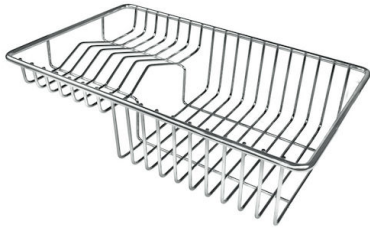

FEATURES

Deep bowls	This bowls reach an important depth, over 20 cm, thanks to the advanced production technology, that can be offer great capiciency and practicity in all the washing operations.
High thickness	1mm thick steel. A significant thickness, which guarantees the maximum sturdiness and durability.
Perimetral overflow	The overflow is always a security on the Foster sinks that prevents the overflow of water in case of oversights. The perimeter drain solution improves aesthetics thanks to its square and essential shape.
Save space system	Drain and siphon are designed to leave as much space as possible in the under-sink area, more and more useful today for theseparate waste collection systems.
Small radius	Bowls with squared shapes with a modern design and an increased capacity, for a minimal aesthetics connected with an extreme practicity.
Space waste fitting	The elegant SPACE steel cap closes the drain and leaves no visible residues collected in the basket below. Space also has a small footprint and allows the optimal use of the under-sink compartment.

TECHNICAL DATA

Lavello / Sink cod. 3352/050

intaglio per il troppo-pieno
solo con top > 30 mm

recess for housing the over-flow
only for top > 30 mm

OPTIONAL ACCESSORIES

Glass chopping board
8631 300

HDPE Chopping board
8657 001

HPDE Twin chopping board
8644 101

Stainless steel plate rack
8100 303

Stainless steel plate rack
8100 201

White bowl
8153 100

* only in combination with the accessory
8644 101

**Graters kit with ring-holder and
food collection tray**
8159 101