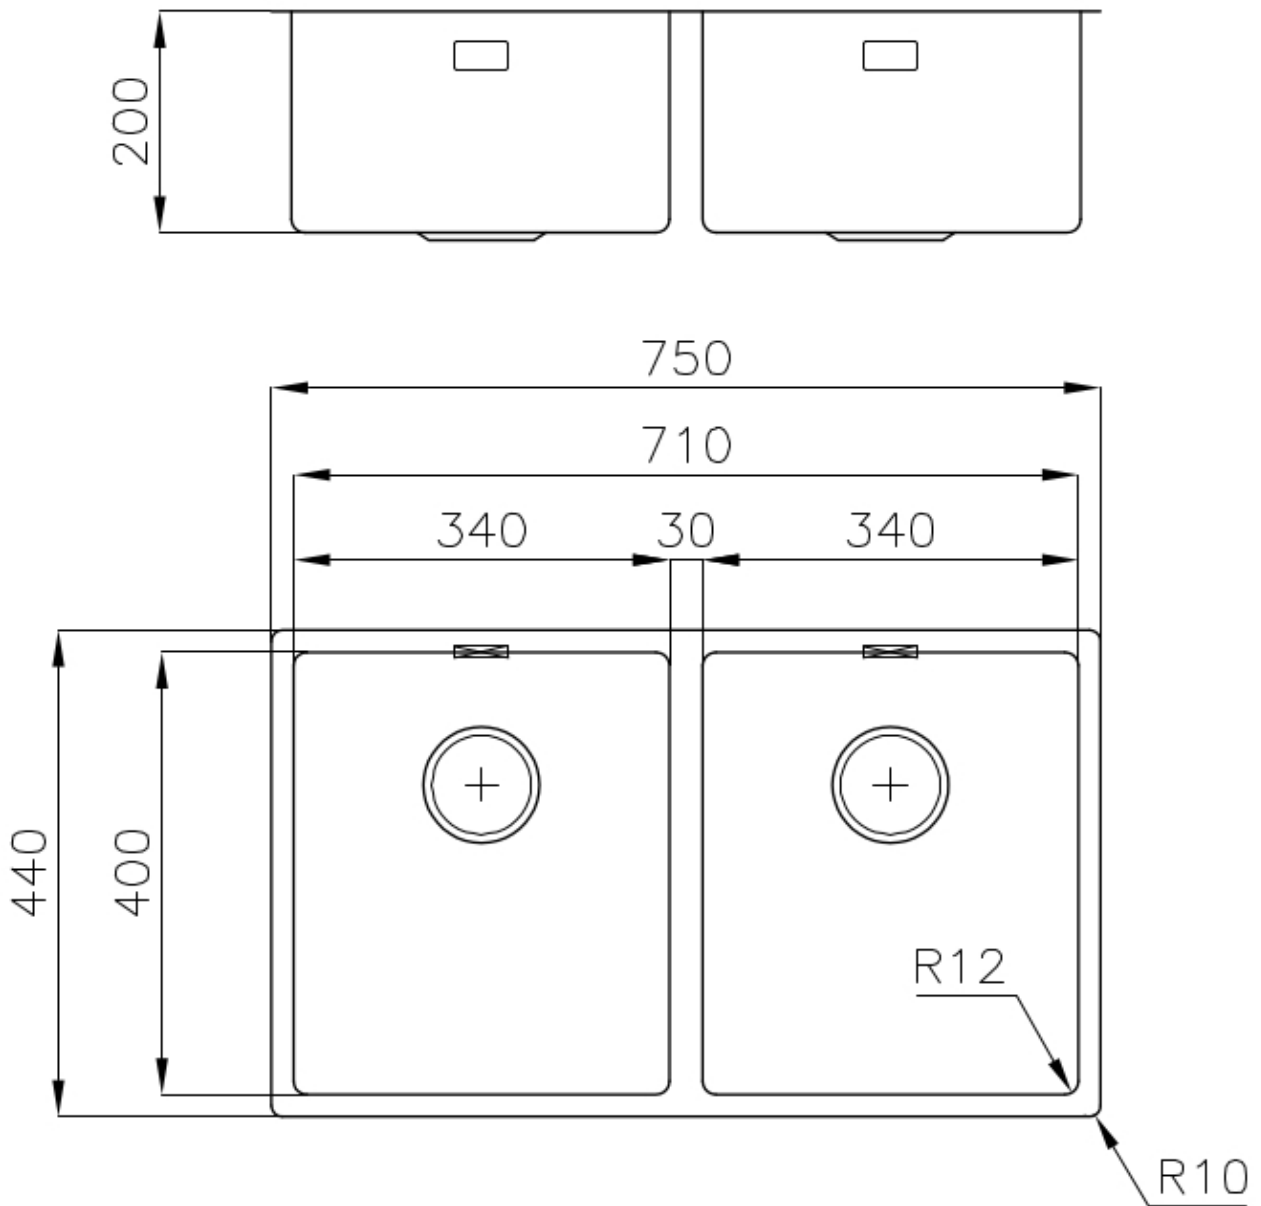

Sink S4001

Kitchen Sinks

Code: 3352 050

DETAILS

Edge/Installation Type Flush-mount | Top-mount

Finish Foster brushed

Material AISI 304 stainless steel

Texture Brushed in line

Base 80 cm

Dimensions 750 x 440 mm

Standard fittings Fixing hooks, gasket, drain, overflow and siphon, boxed packing

Mixer holes No standard holes

Built-in hole View technical data sheet

Drainer	No
Width	75 cm
Bowl dimension	340x400mm
Number of bowls	2 bowls
Waste fitting	Drain SPACE 3,5"

FEATURES

Deep bowls	This bowls reach an important depth, over 20 cm, thanks to the advanced production technology, that can be offer great capiciency and practicity in all the washing operations.
High thickness	1mm thick steel. A significant thickness, which guarantees the maximum sturdiness and durability.
Perimetral overflow	The overflow is always a security on the Foster sinks that prevents the overflow of water in case of oversights. The perimeter drain solution improves aesthetics thanks to its square and essential shape.
Save space system	Drain and siphon are designed to leave as much space as possible in the under-sink area, more and more useful today for theseparate waste collection systems.
Small radius	Bowls with squared shapes with a modern design and an increased capacity, for a minimal aesthetics connected with an extreme practicity.
Space waste fitting	The elegant SPACE steel cap closes the drain and leaves no visible residues collected in the basket below. Space also has a small footprint and allows the optimal use of the under-sink compartment.

TECHNICAL DATA

Lavello / Sink cod. 3352/050

intaglio per il troppo-pieno
solo con top > 30 mm

recess for housing the over-flow
only for top > 30 mm

OPTIONAL ACCESSORIES

Glass chopping board
8631 300

HDPE Chopping board
8657 001