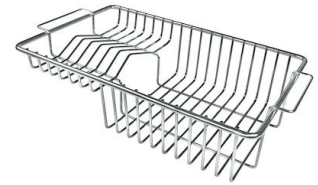

## OPTIONAL ACCESSORIES

Glass chopping board

HPDE Chopping board

HPDE Twin chopping board

Iroko-wood chopping board with stainless steel colander

Iroko-wood sliding chopping board

Stainless steel plate rack

Stainless steel plate rack

White bowl

Graters kit with ring-holder and food collection tray

Stainless steel basket

Stainless steel perforated tray

**WARNING:**

The accessories 8159101, 8100303,8151000 are only usable in combination with 8644101