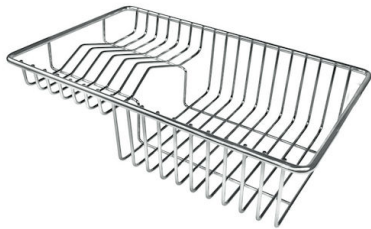

## OPTIONAL ACCESSORIES

Glass chopping board

HPDE Chopping board

HPDE Twin chopping board

Iroko-wood chopping board with stainless steel colander

Iroko-wood sliding chopping board

Stainless steel plate rack

Stainless steel plate rack

White bowl

Graters kit with ring-holder and food collection tray

Stainless steel basket

Stainless steel perforated tray

**WARNING:**

The accessories 8159101, 8100303,8151000 are only usable in combination with 8644101