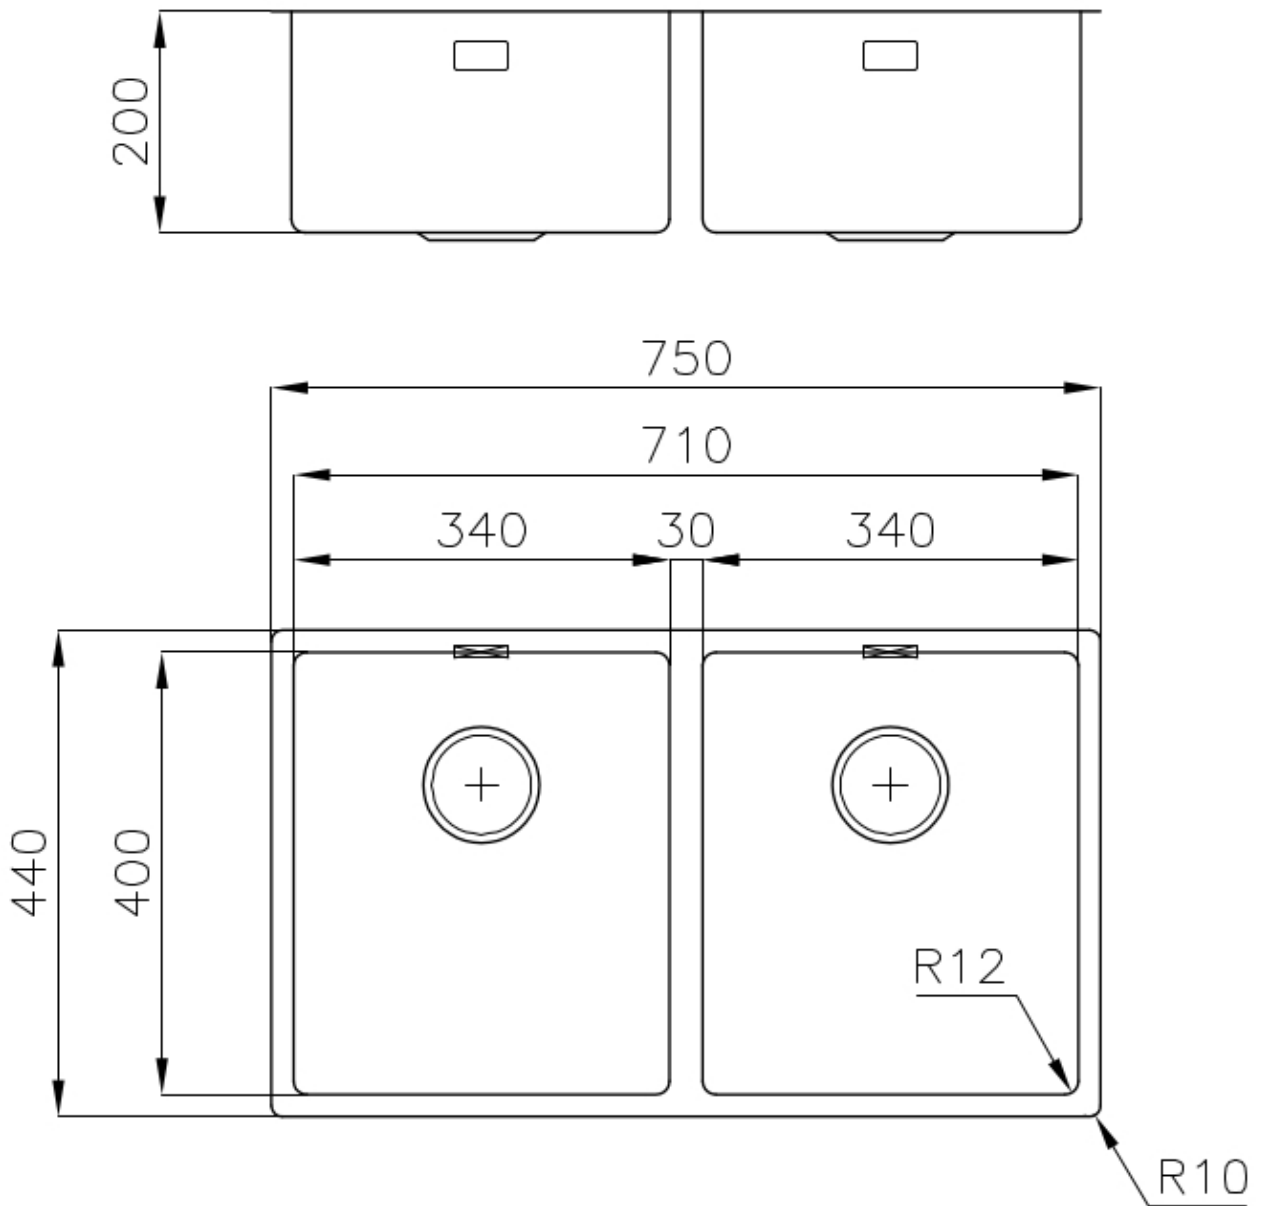

### DETAILS

Edge/Installation Type	Flush-mount   Top-mount
Finish	Foster brushed
Material	AISI 304 stainless steel
Texture	Brushed in line
Base	80 cm
Dimensions	750x440 mm
Standard fittings	Fixing hooks, gasket, drain, overflow and siphon, boxed packing
Mixer holes	No standard holes
Built-in hole	View technical data sheet

Drainer	No
Width	75 cm
Bowl dimension	340x400mm
Number of bowls	2 bowls
Waste fitting	Drain SPACE 3,5"

## FEATURES

Deep bowls	This bowls reach an important depth, over 20 cm, thanks to the advanced production technology, that can be offer great capiciency and practicity in all the washing operations.
High thickness	1mm thick steel. A significant thickness, which guarantees the maximum sturdiness and durability.
Perimetral overflow	The overflow is always a security on the Foster sinks that prevents the overflow of water in case of oversights. The perimeter drain solution improves aesthetics thanks to its square and essential shape.
Save space system	Drain and siphon are designed to leave as much space as possible in the under-sink area, more and more useful today for theseparate waste collection systems.
Small radius	Bowls with squared shapes with a modern design and an increased capacity, for a minimal aesthetics connected with an extreme practicity.
Space waste fitting	The elegant SPACE steel cap closes the drain and leaves no visible residues collected in the basket below. Space also has a small footprint and allows the optimal use of the under-sink compartment.

## Lavello / Sink cod. 3352/050

intaglio per il troppo-pieno  
solo con top > 30 mm

recess for housing the over-flow  
only for top > 30 mm