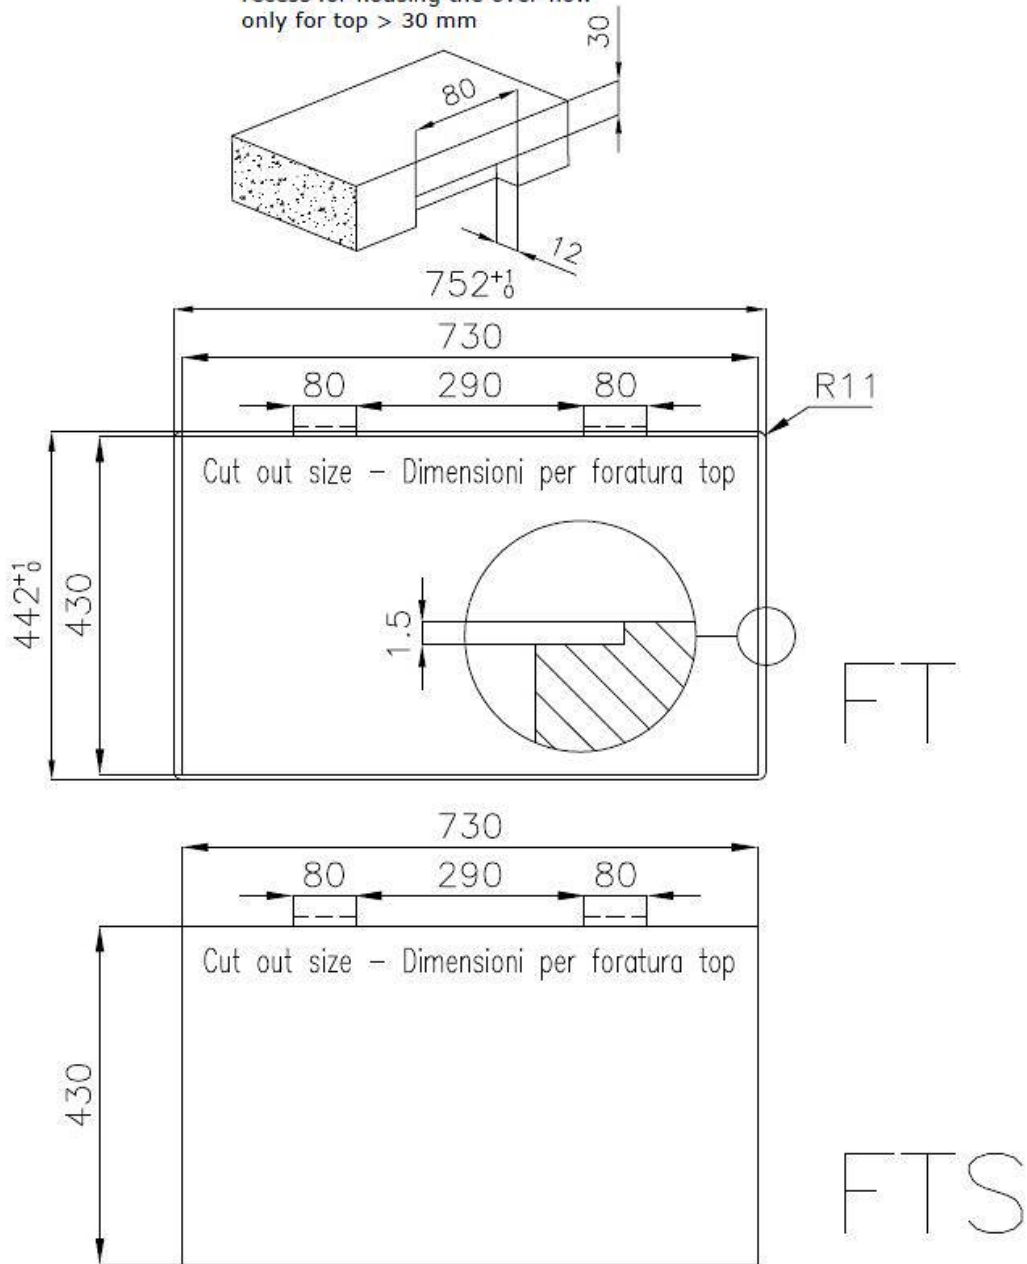

### DETAILS

Edge/Installation Type	Flush-mount   Top-mount
Finish	Foster brushed
Material	AISI 304 stainless steel
Texture	Brushed in line
Base	80 cm
Dimensions	750x440 mm
Standard fittings	Fixing hooks, gasket, drain, overflow and siphon, boxed packing
Mixer holes	No standard holes
Built-in hole	View technical data sheet

Drainer	No
Width	75 cm
Bowl dimension	340x400mm
Number of bowls	2 bowls
Waste fitting	Drain SPACE 3,5"

## FEATURES

Deep bowls	This bowls reach an important depth, over 20 cm, thanks to the advanced production technology, that can be offer great capiciency and practicity in all the washing operations.
High thickness	1mm thick steel. A significant thickness, which guarantees the maximum sturdiness and durability.
Perimetral overflow	The overflow is always a security on the Foster sinks that prevents the overflow of water in case of oversights. The perimeter drain solution improves aesthetics thanks to its square and essential shape.
Save space system	Drain and siphon are designed to leave as much space as possible in the under-sink area, more and more useful today for theseparate waste collection systems.
Small radius	Bowls with squared shapes with a modern design and an increased capacity, for a minimal aesthetics connected with an extreme practicity.
Space waste fitting	The elegant SPACE steel cap closes the drain and leaves no visible residues collected in the basket below. Space also has a small footprint and allows the optimal use of the under-sink compartment.

## Lavello / Sink cod. 3352/050

intaglio per il troppo-pieno  
solo con top > 30 mm

recess for housing the over-flow  
only for top > 30 mm