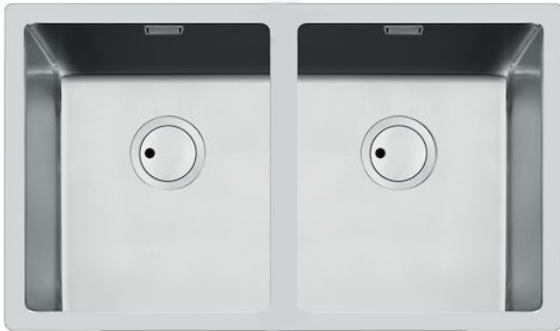

## Sink S4001

Kitchen Sinks

Code: 3352 050

### DETAILS

Edge/Installation Type	Flush-mount   Top-mount
Finish	Foster brushed
Material	AISI 304 stainless steel
Texture	Brushed in line
Base	80 cm
Dimensions	750x440 mm
Standard fittings	Fixing hooks, gasket, drain, overflow and siphon, boxed packing
Mixer holes	No standard holes
Built-in hole	View technical data sheet

Drainer	No
Width	75 cm
Bowl dimension	340x400mm
Number of bowls	2 bowls
Waste fitting	Drain SPACE 3,5"

## FEATURES

Deep bowls	This bowls reach an important depth, over 20 cm, thanks to the advanced production technology, that can be offer great capiciency and practicity in all the washing operations.
High thickness	1mm thick steel. A significant thickness, which guarantees the maximum sturdiness and durability.
Perimetral overflow	The overflow is always a security on the Foster sinks that prevents the overflow of water in case of oversights. The perimeter drain solution improves aesthetics thanks to its square and essential shape.
Save space system	Drain and siphon are designed to leave as much space as possible in the under-sink area, more and more useful today for theseparate waste collection systems.
Small radius	Bowls with squared shapes with a modern design and an increased capacity, for a minimal aesthetics connected with an extreme practicity.
Space waste fitting	The elegant SPACE steel cap closes the drain and leaves no visible residues collected in the basket below. Space also has a small footprint and allows the optimal use of the under-sink compartment.