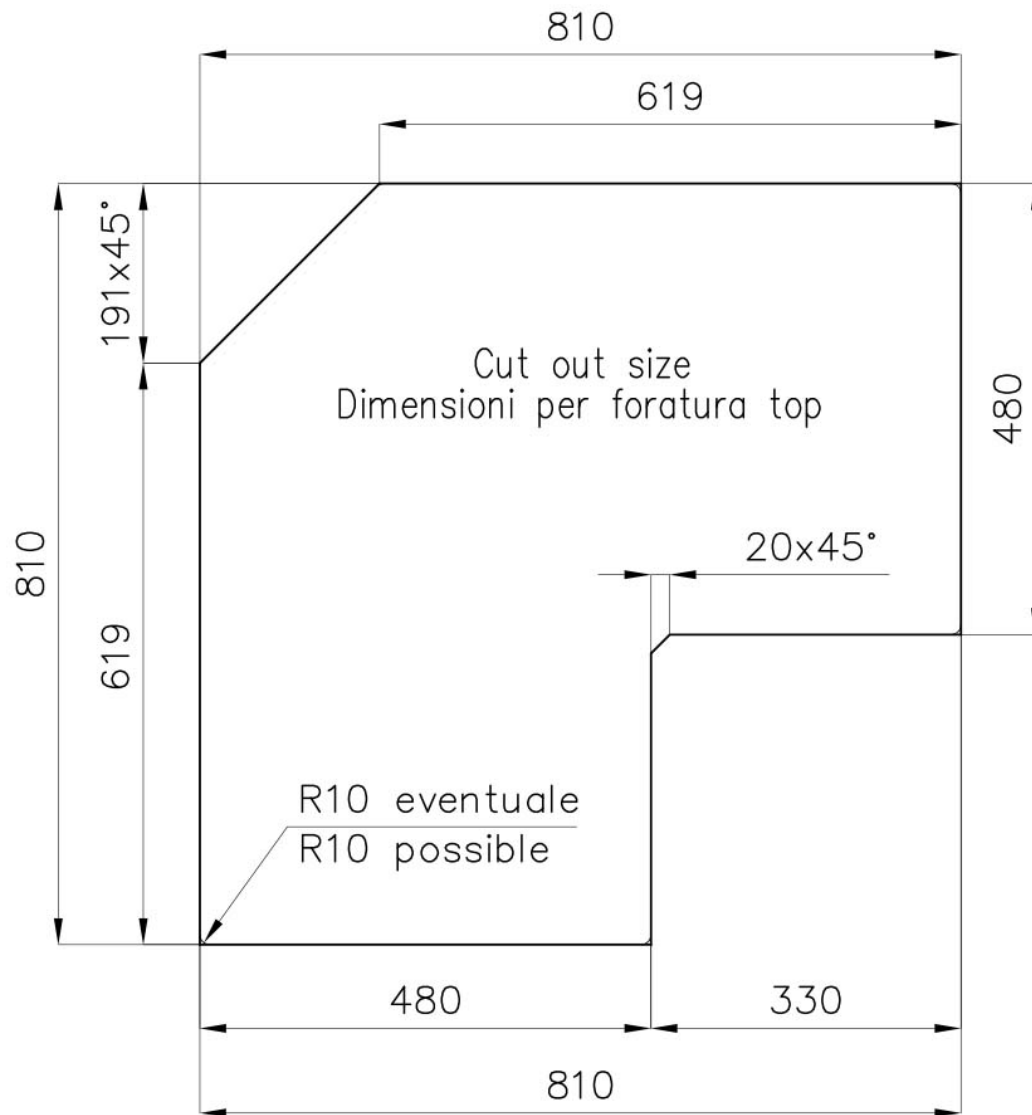

Base 90x90 cm

Dimensions 830x830 mm

Standard fittings Fixing hooks, gasket, drain, overflow and siphon, boxed packing

Mixer holes 1 standard hole

Built-in hole [View technical data sheet](#)

Drainer Yes

Width 83 cm

Bowl dimension 340x400mm

Number of bowls 2 bowls

Waste fitting 3,5" drain

FEATURES

Basket 3,5" waste fitting The drain is equipped with a large 3.5" drain, with the practical basket cap that prevents the discharge of solid parts.

Deep bowls This bowls reach an important depth, over 20 cm, thanks to the advanced production technology, that can be offer great capieny and practicity in all the washing operations.

TECHNICAL DATA

OPTIONAL ACCESSORIES