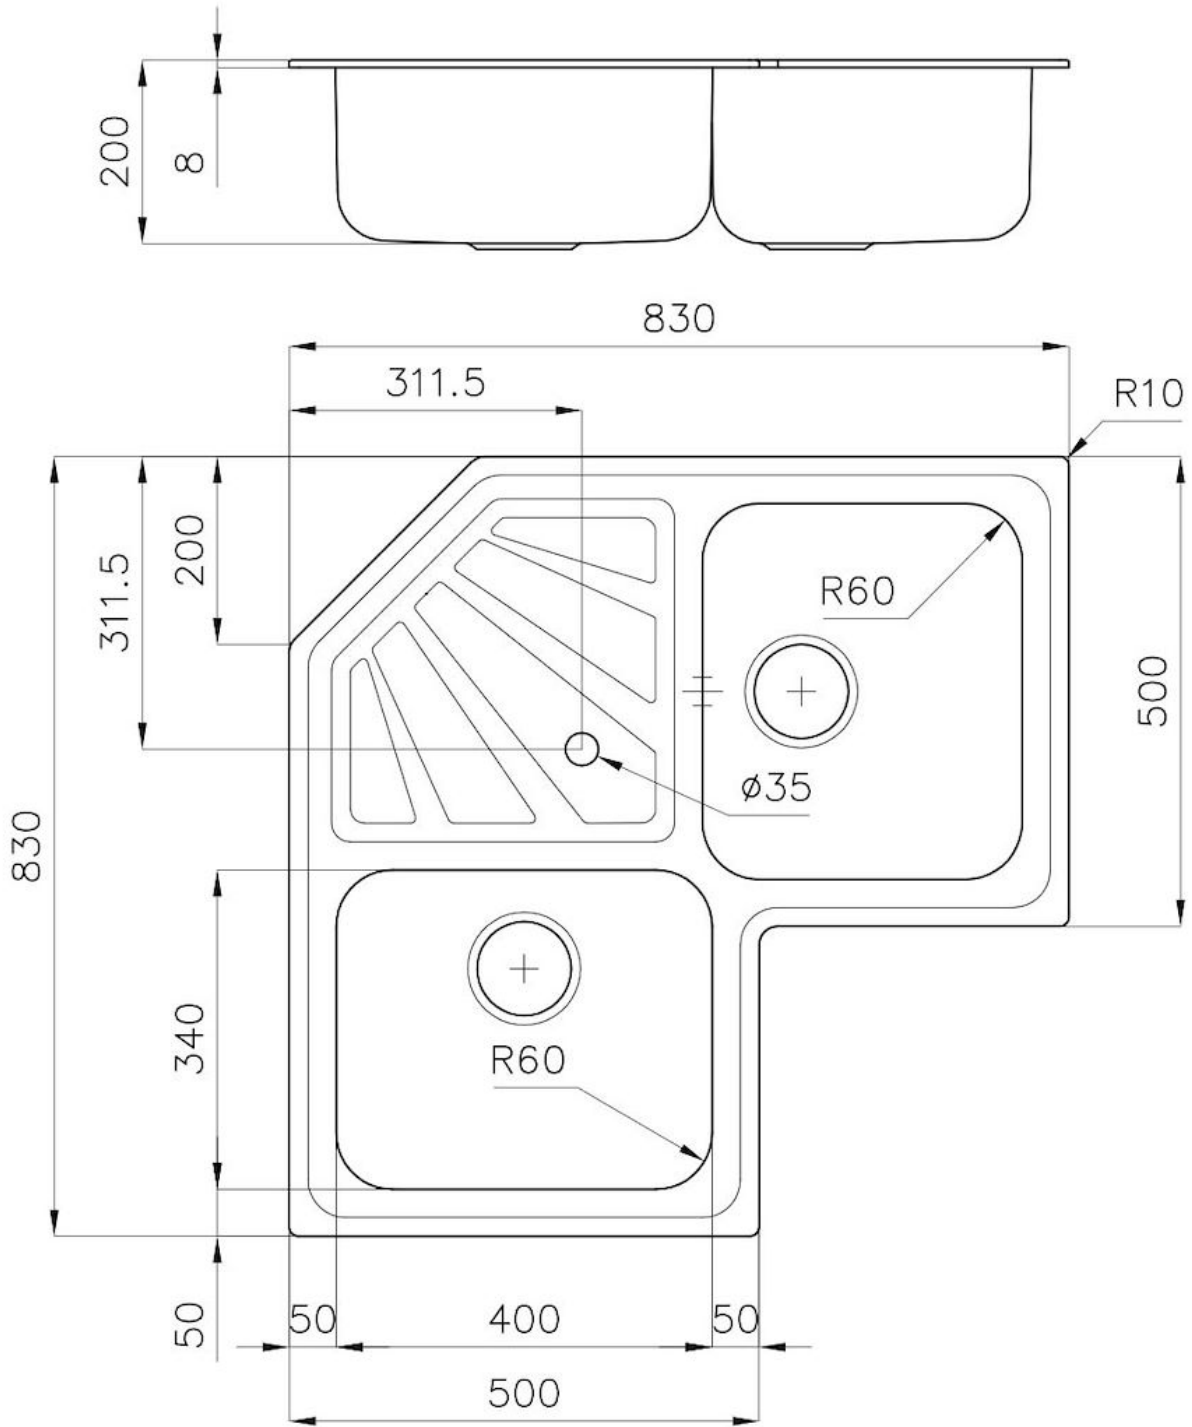

Sink Angolare

Kitchen Sinks

Code: 3303 060

DETAILS

Edge/Installation Type Standard (8 mm Edge)

Finish Foster brushed

Material AISI 304 stainless steel

Texture Foster brushed

Base 90x90 cm

Dimensions 830x830 mm

Standard fittings Fixing hooks, gasket, drain, overflow and siphon, boxed packing

Mixer holes 1 standard hole

Built-in hole [View technical data sheet](#)

Drainer Yes

Width 83 cm

Bowl dimension 340x400mm

Number of bowls 2 bowls

Waste fitting 3,5" drain

FEATURES

Basket 3,5" waste fitting The drain is equipped with a large 3.5" drain, with the practical basket cap that prevents the discharge of solid parts.

Deep bowls This bowls reach an important depth, over 20 cm, thanks to the advanced production technology, that can be offer great capieny and practicity in all the washing operations.

TECHNICAL DATA

OPTIONAL ACCESSORIES