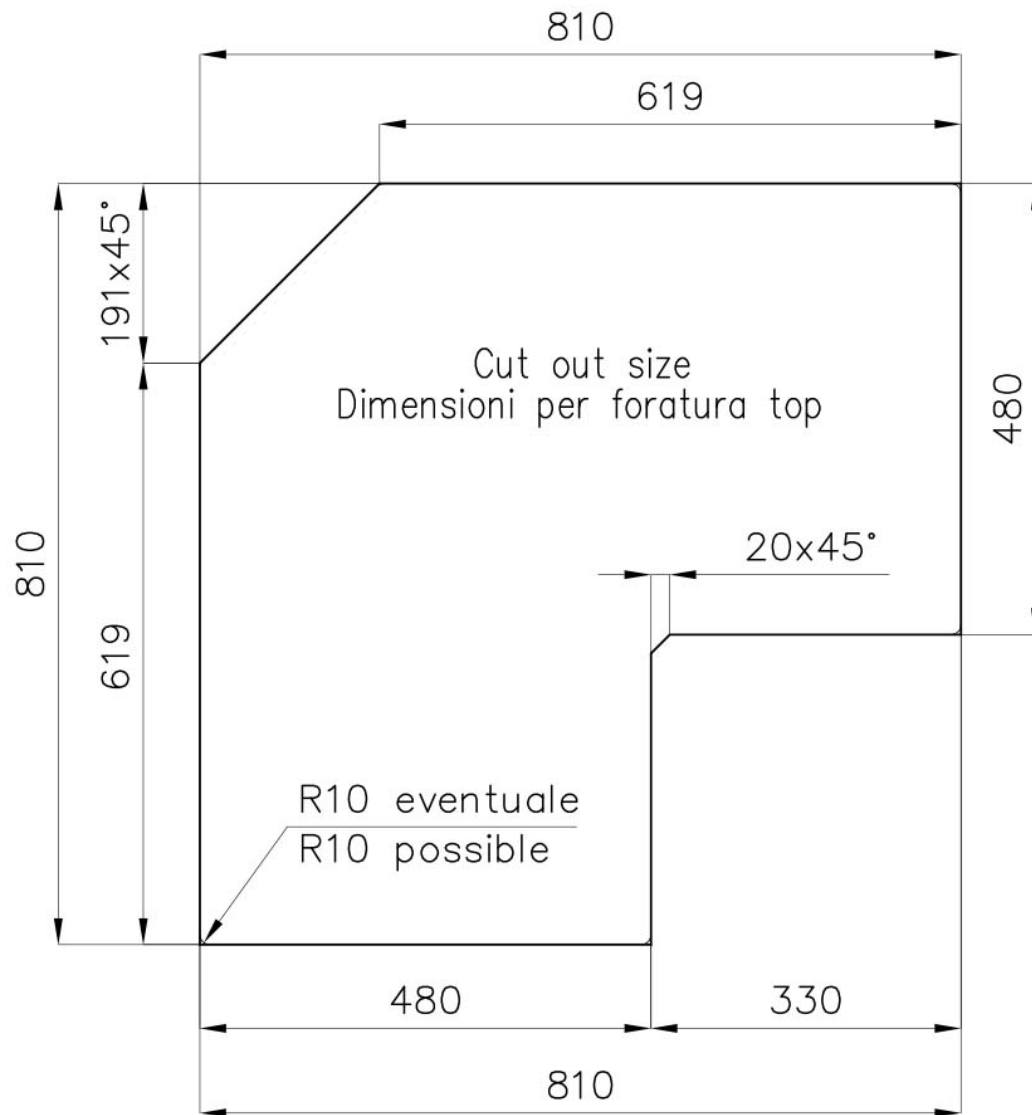

Base 90x90 cm

Dimensions 830x830 mm

Standard fittings Fixing hooks, gasket, drain, overflow and siphon, boxed packing

Mixer holes 1 standard hole

Built-in hole [View technical data sheet](#)

Drainer Yes

Width 83 cm

Bowl dimension 340x400mm

Number of bowls 2 bowls

Waste fitting 3,5" drain

FEATURES

Basket 3,5" waste fitting The drain is equipped with a large 3.5" drain, with the practical basket cap that prevents the discharge of solid parts.

Deep bowls This bowls reach an important depth, over 20 cm, thanks to the advanced production technology, that can be offer great capiciency and practicity in all the washing operations.

TECHNICAL DATA