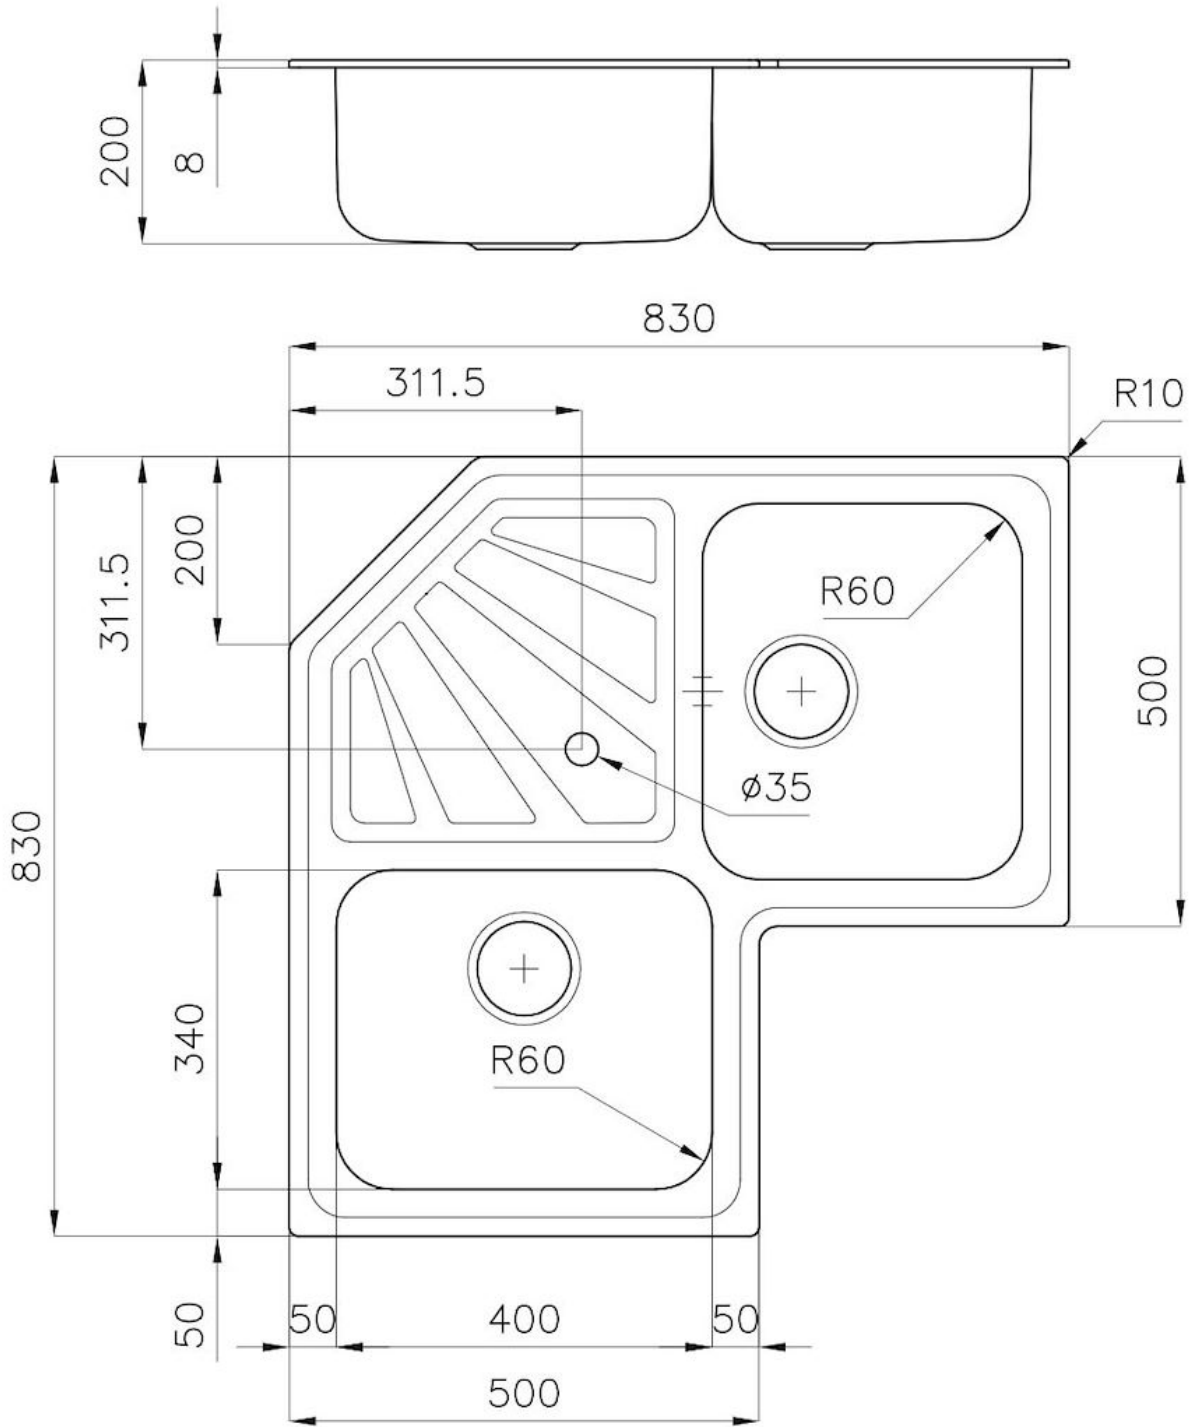

Sink Angolare

Kitchen Sinks

Code: 3303 060

DETAILS

Edge/Installation Type Standard (8 mm Edge)

Finish Foster brushed

Material AISI 304 stainless steel

Texture Foster brushed

Base 90x90 cm

Dimensions 830x830 mm

Standard fittings Fixing hooks, gasket, drain, overflow and siphon, boxed packing

Mixer holes 1 standard hole

Built-in hole [View technical data sheet](#)

Drainer Yes

Width 83 cm

Bowl dimension 340x400mm

Number of bowls 2 bowls

Waste fitting 3,5" drain

FEATURES

Basket 3,5" waste fitting The drain is equipped with a large 3.5" drain, with the practical basket cap that prevents the discharge of solid parts.

Deep bowls This bowls reach an important depth, over 20 cm, thanks to the advanced production technology, that can be offer great capiciency and practicity in all the washing operations.

TECHNICAL DATA