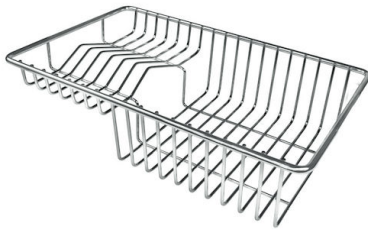

---

**Small radius** Bowls with squared shapes with a modern design and an increased capacity, for a minimal aesthetics connected with an extreme practicity.

---

## OPTIONAL ACCESSORIES

**Glass chopping board**  
8631 300

**HDPE Chopping board**  
8657 001

**HPDE Twin chopping board**  
8644 101

**Stainless steel plate rack**  
8100 303

\* only in combination with the accessory  
8644 101

**White bowl**  
8153 100

**Glass chopping board**  
8633 300

**Graters kit with ring-holder and  
food collection tray**  
8159 101

\* only in combination with the accessory  
8644 101

**Iroko-wood sliding chopping board  
with stainless steel colander**  
8644 044