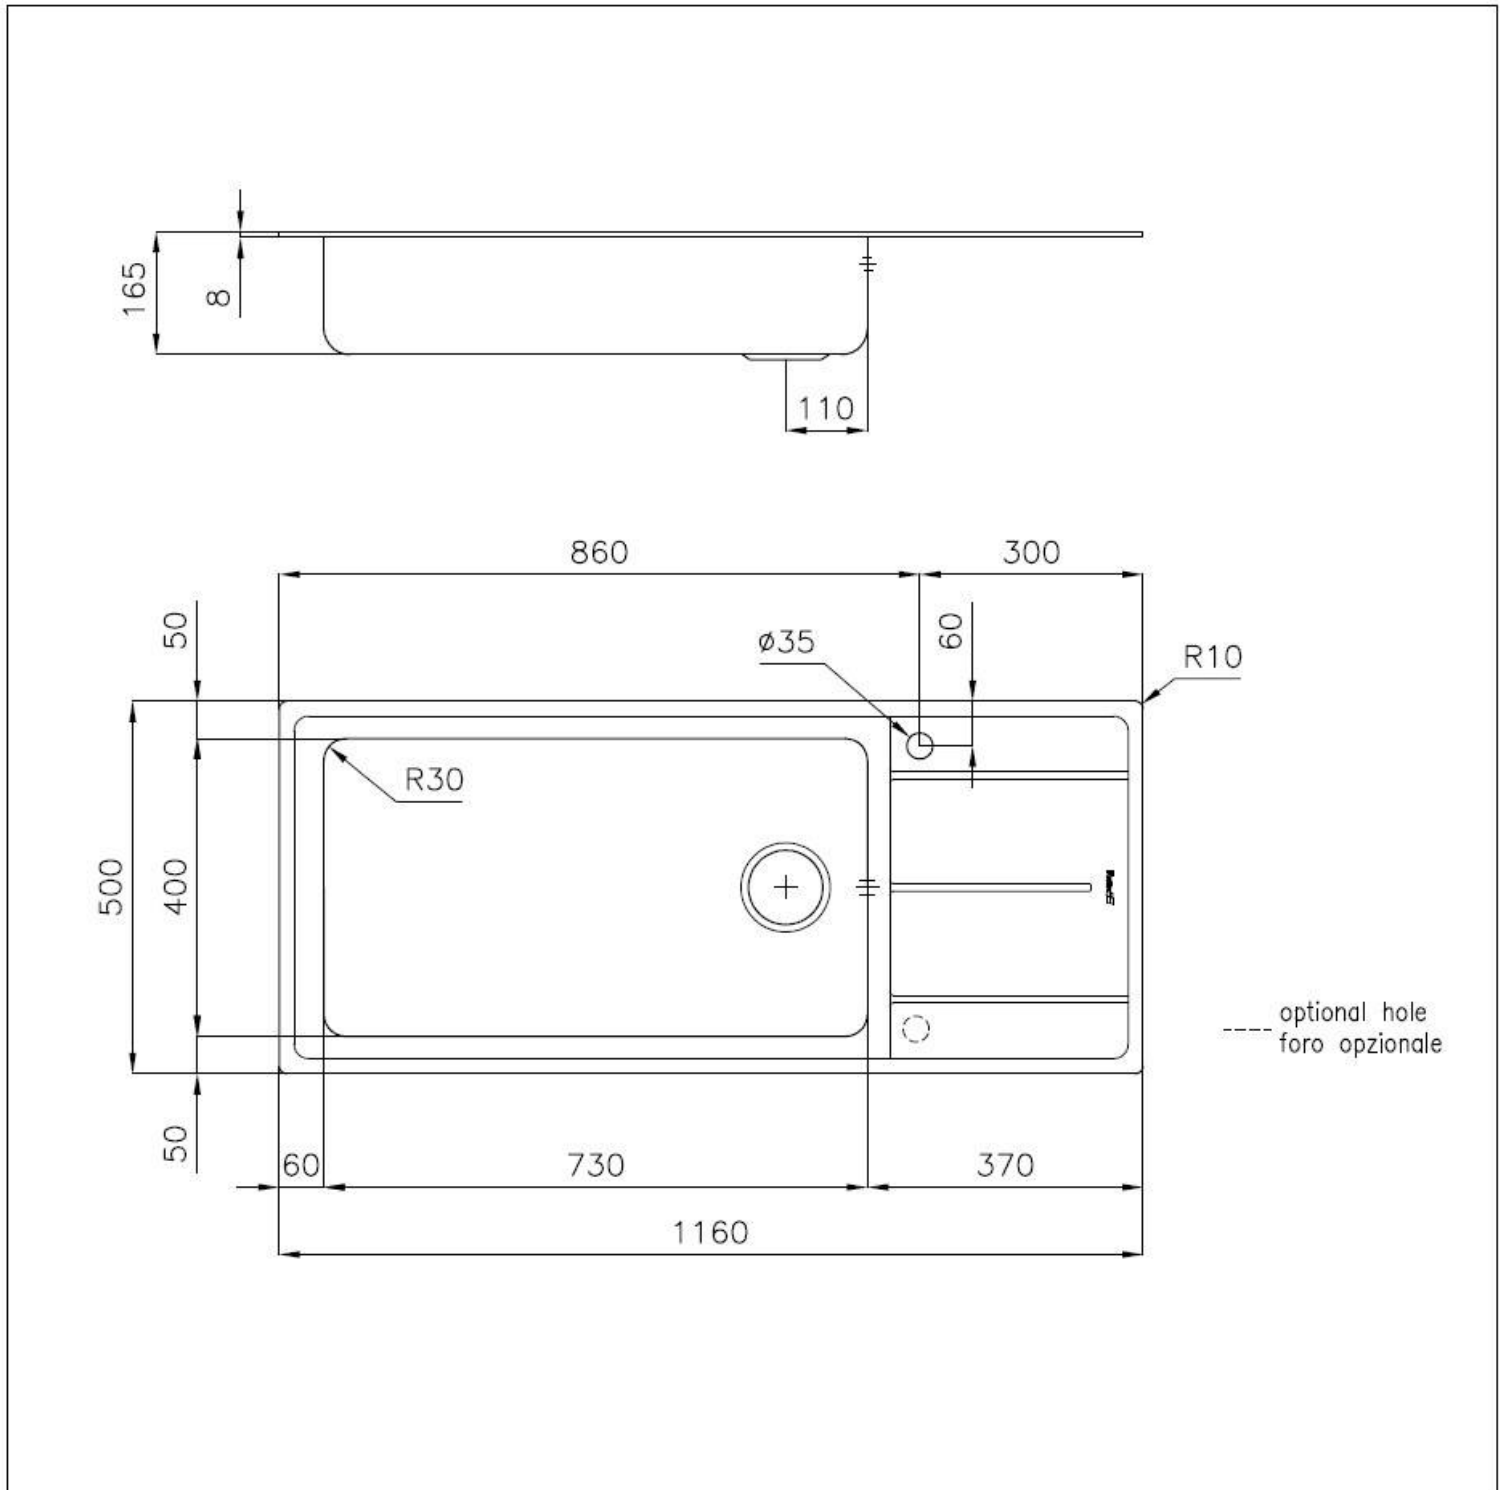

Edge/Installation Type Standard (8 mm Edge)

Base 90 cm

Built-in hole 1140 x 480 mm

Width 116 cm

Dimensions 1160 x 500 mm

Bowl dimension 730 x 440 mm

Mixer holes 1 standard hole - 2nd hole on request

Standard fittings Fixing hooks, gasket, drain, overflow and siphon, boxed packing

Drainer Yes

Number of bowls 1 bowl

Waste fitting 3,5" drain

FEATURES

ADDITIONAL HOLES AVAILABLE

The sink can be customized with the execution on request of additional holes, usable for double-hole mixers, for remote controlled drains or for the installation of soap dispensers. The positions are marked on the drawings with dotted line holes.

Basket 3,5" waste fitting

The drain is equipped with a large 3.5" drain, with the practical basket cap that prevents the discharge of solid parts.

TECHNICAL DATA

OPTIONAL ACCESSORIES

Glass chopping board
8631 300