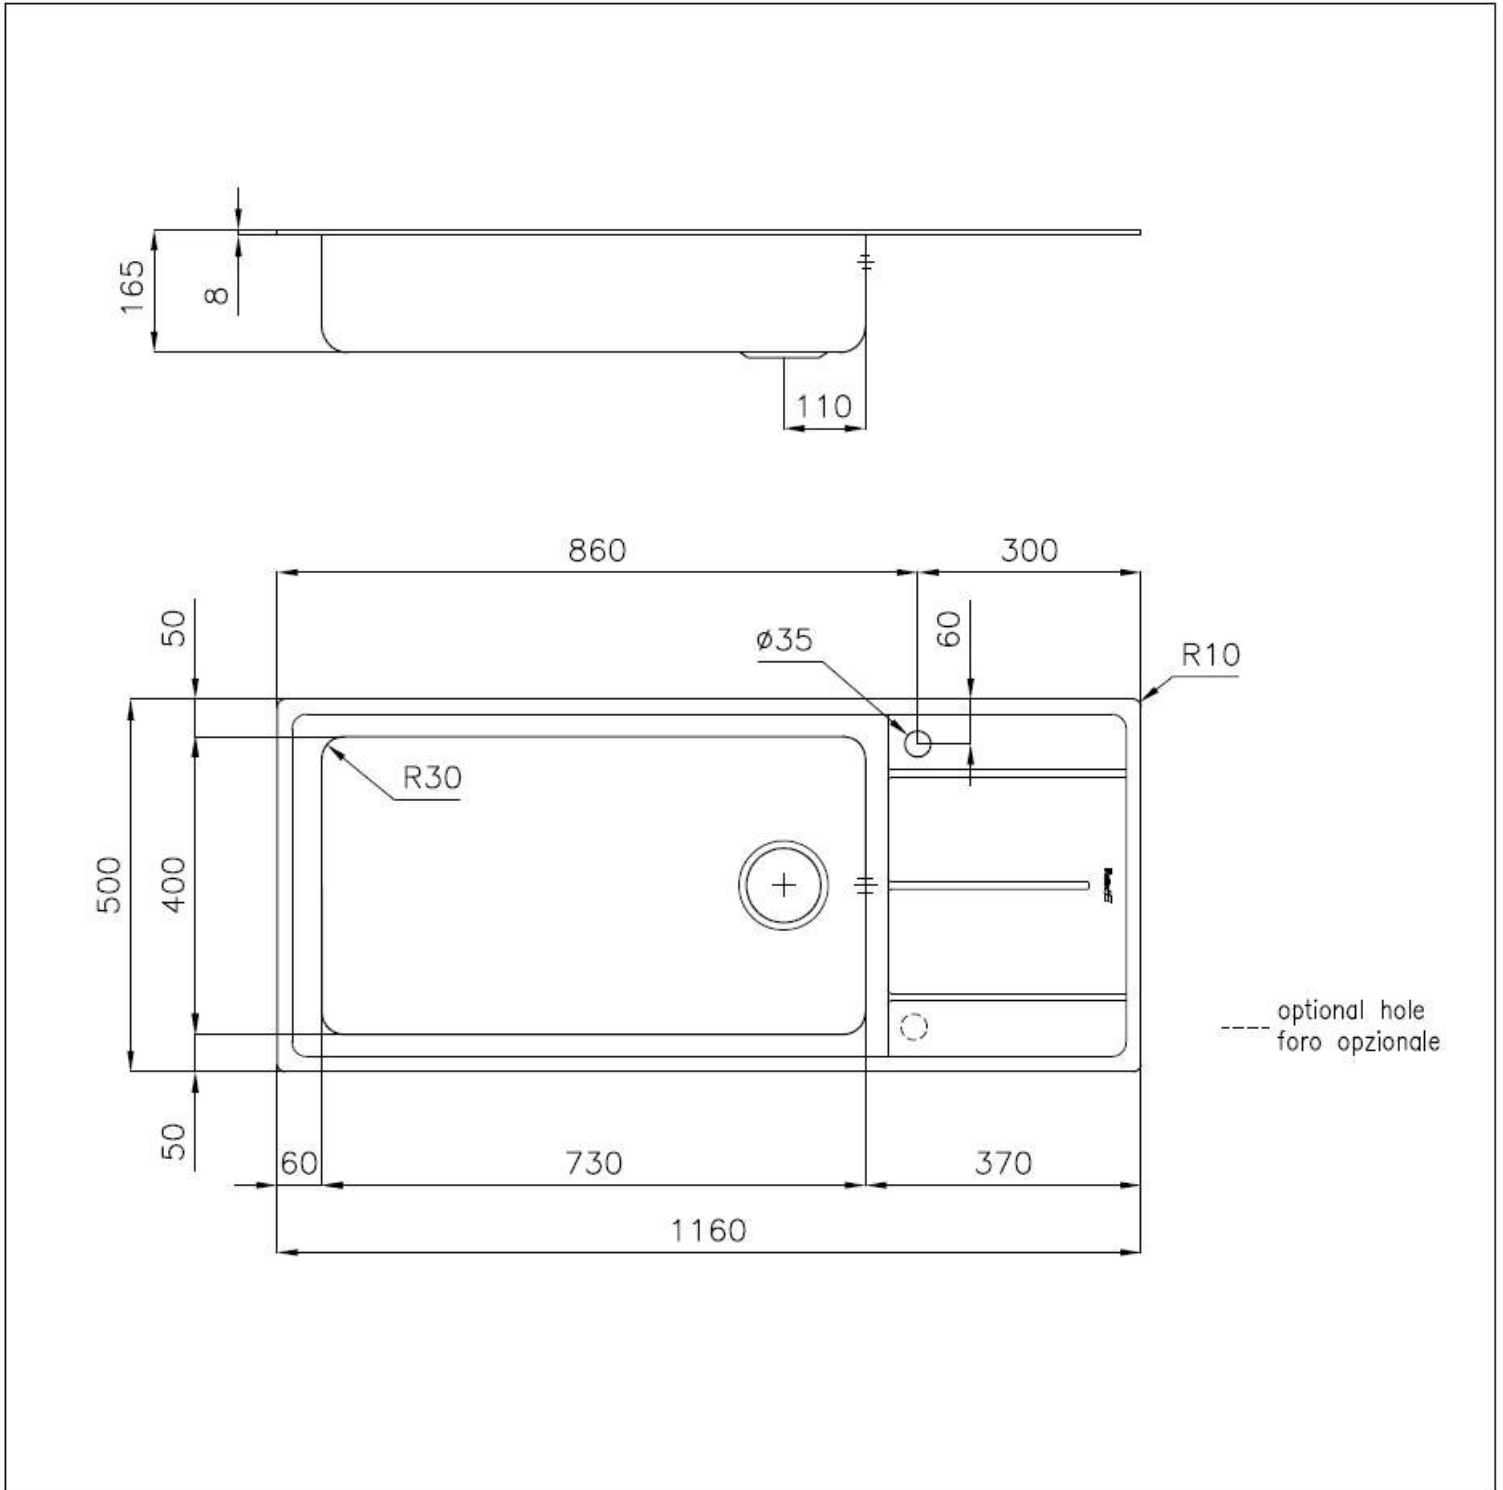

Edge/Installation Type Standard (8 mm Edge)

Base 90 cm

Built-in hole 1140 x 480 mm

Width 116 cm

Dimensions 1160 x 500 mm

Bowl dimension 730 x 440 mm

Mixer holes 1 standard hole - 2nd hole on request

Standard fittings Fixing hooks, gasket, drain, overflow and siphon, boxed packing

Drainer Yes

Number of bowls 1 bowl

Waste fitting 3,5" drain

FEATURES

ADDITIONAL HOLES AVAILABLE

The sink can be customized with the execution on request of additional holes, usable for double-hole mixers, for remote controlled drains or for the installation of soap dispensers. The positions are marked on the drawings with dotted line holes.

Basket 3,5" waste fitting

The drain is equipped with a large 3.5" drain, with the practical basket cap that prevents the discharge of solid parts.

TECHNICAL DATA

OPTIONAL ACCESSORIES

Glass chopping board
8631 300