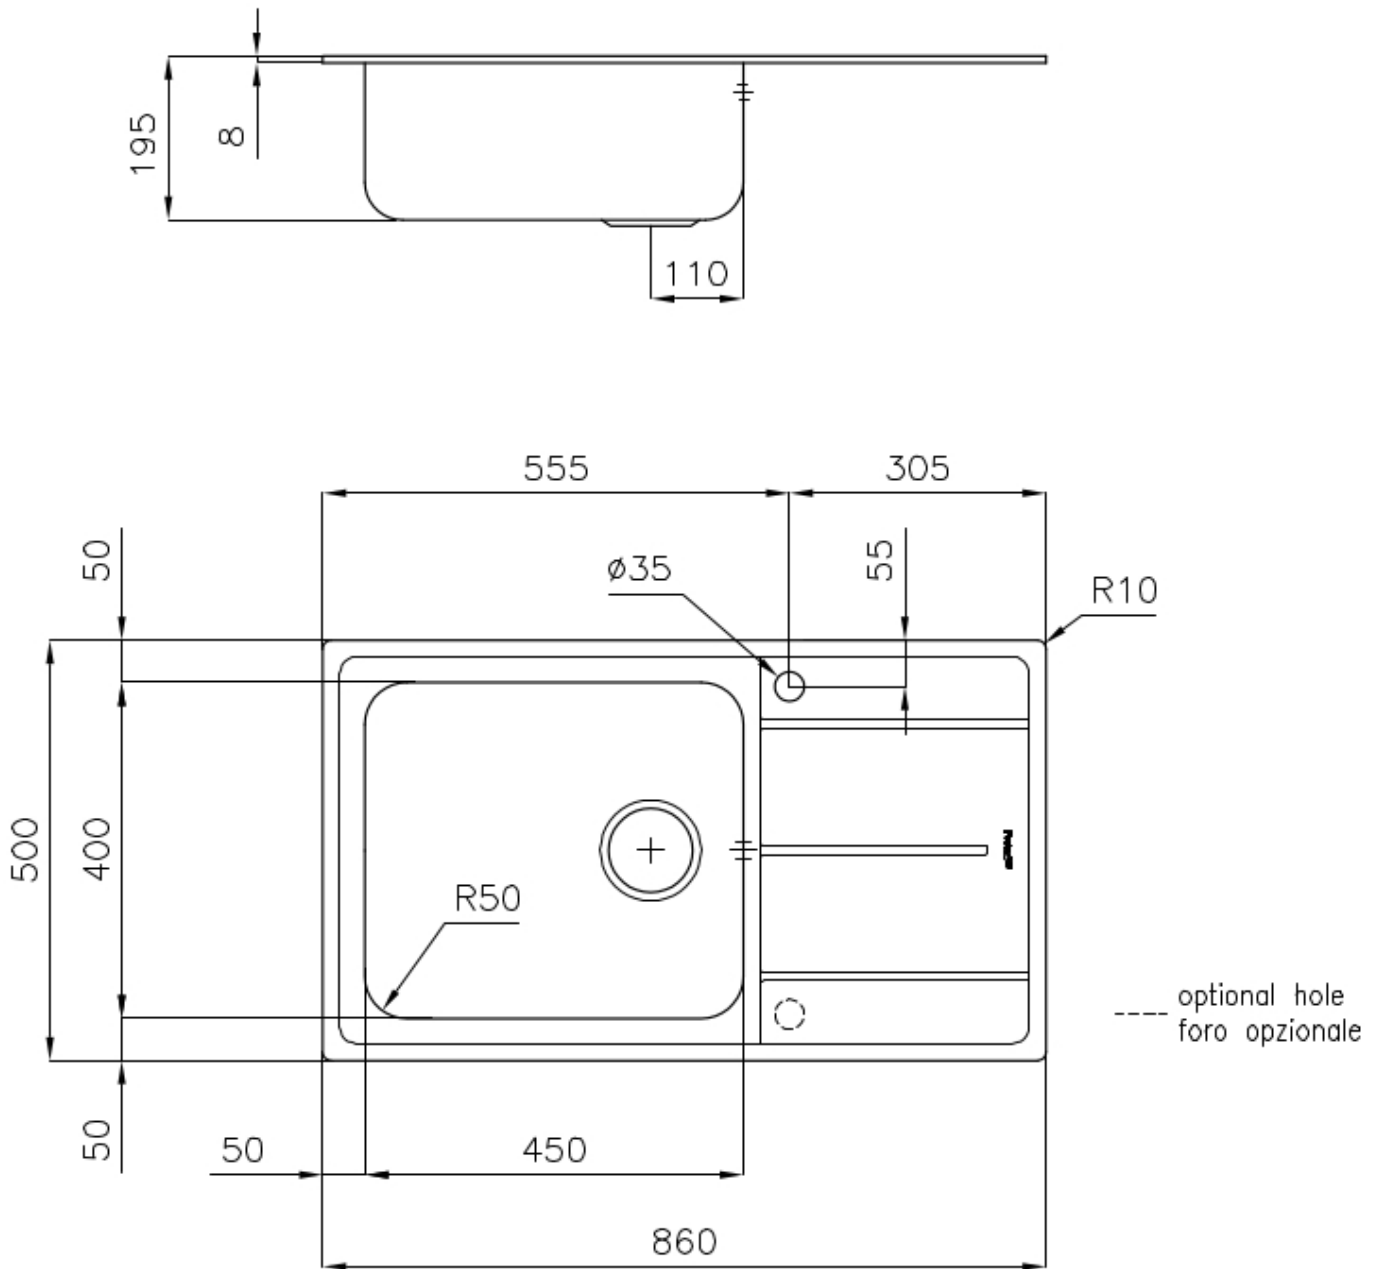

TECHNICAL DATA

OPTIONAL ACCESSORIES