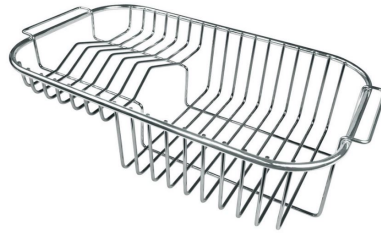

Small radius Bowls with squared shapes with a modern design and an increased capacity, for a minimal aesthetics connected with an extreme practicality.

Deep bowls This bowls reach an important depth, over 20 cm, thanks to the advanced production technology, that can be offer great capieny and practicality in all the washing operations.

TECHNICAL DATA

OPTIONAL ACCESSORIES

Cestello inox 8612 000

Glass chopping board 8631 300

HPDE Chopping board 8657 001

HPDE Twin chopping board 8644 101

Iroko-wood chopping board with stainless steel colander 8644 042

Iroko-wood sliding chopping board 8644 041

Iroko-wood twin chopping board 8644 004

Stainless steel plate rack 8100 303

White bowl 8153 100

Glass chopping board 8633 300

Graters kit with ring-holder and food collection tray 8159 101

Iroko-wood chopping board 8646 000

Iroko-wood sliding chopping board 8643 000

Stainless steel plate rack 8100 301

WARNING:

The accessories 8159101, 8100303,8151000 are only usable in combination with 8644101