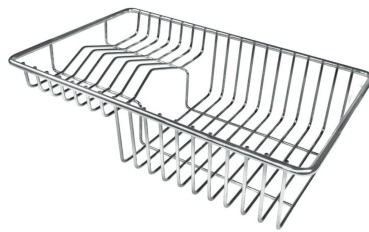

2nd / 3rd hole available The sink can be customized with the execution on request of additional holes, usable for double-hole mixers, for remote controlled drains or for the installation of soap dispensers. The positions are marked on the drawings with dotted line holes.

Small radius Bowls with squared shapes with a modern design and an increased capacity, for a minimal aesthetics connected with an extreme practicality.

Deep bowls This bowls reach an important depth, over 20 cm, thanks to the advanced production technology, that can be offer great capieny and practicality in all the washing operations.

TECHNICAL DATA

OPTIONAL ACCESSORIES

Cestello inox 8612 000

Glass chopping board 8631 300

HPDE Chopping board 8657 001

HPDE Twin chopping board 8644 101

Iroko-wood chopping board with stainless steel colander 8644 042

Iroko-wood sliding chopping board 8644 041

Iroko-wood twin chopping board 8644 004

Stainless steel plate rack 8100 303

White bowl 8153 100

Glass chopping board 8633 300

Graters kit with ring-holder and food collection tray 8159 101