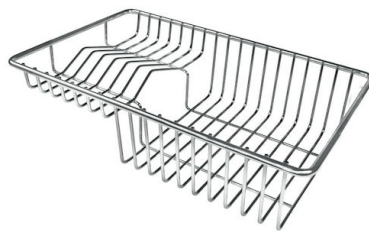

Basket 3,5" waste fitting The drain is equipped with a large 3.5" drain, with the practical basket cap that prevents the discharge of solid parts.

Deep bowls This bowls reach an important depth, over 20 cm, thanks to the advanced production technology, that can be offer great capiciency and practicity in all the washing operations.

Small radius Bowls with squared shapes with a modern design and an increased capacity, for a minimal aesthetics connected with an extreme practicity.

TECHNICAL DATA

GALLERY

OPTIONAL ACCESSORIES

Cestello inox

Glass chopping board

HPDE Chopping board

HPDE Twin chopping board

Iroko-wood chopping board with stainless steel colander

Iroko-wood sliding chopping board

Iroko-wood twin chopping board

Stainless steel plate rack

White bowl

Glass chopping board

Graters kit with ring-holder and food collection tray

Iroko-wood chopping board

Iroko-wood sliding chopping board

Stainless steel plate rack

WARNING:

The accessories 8159101, 8100303,8151000 are only usable in combination with 8644101