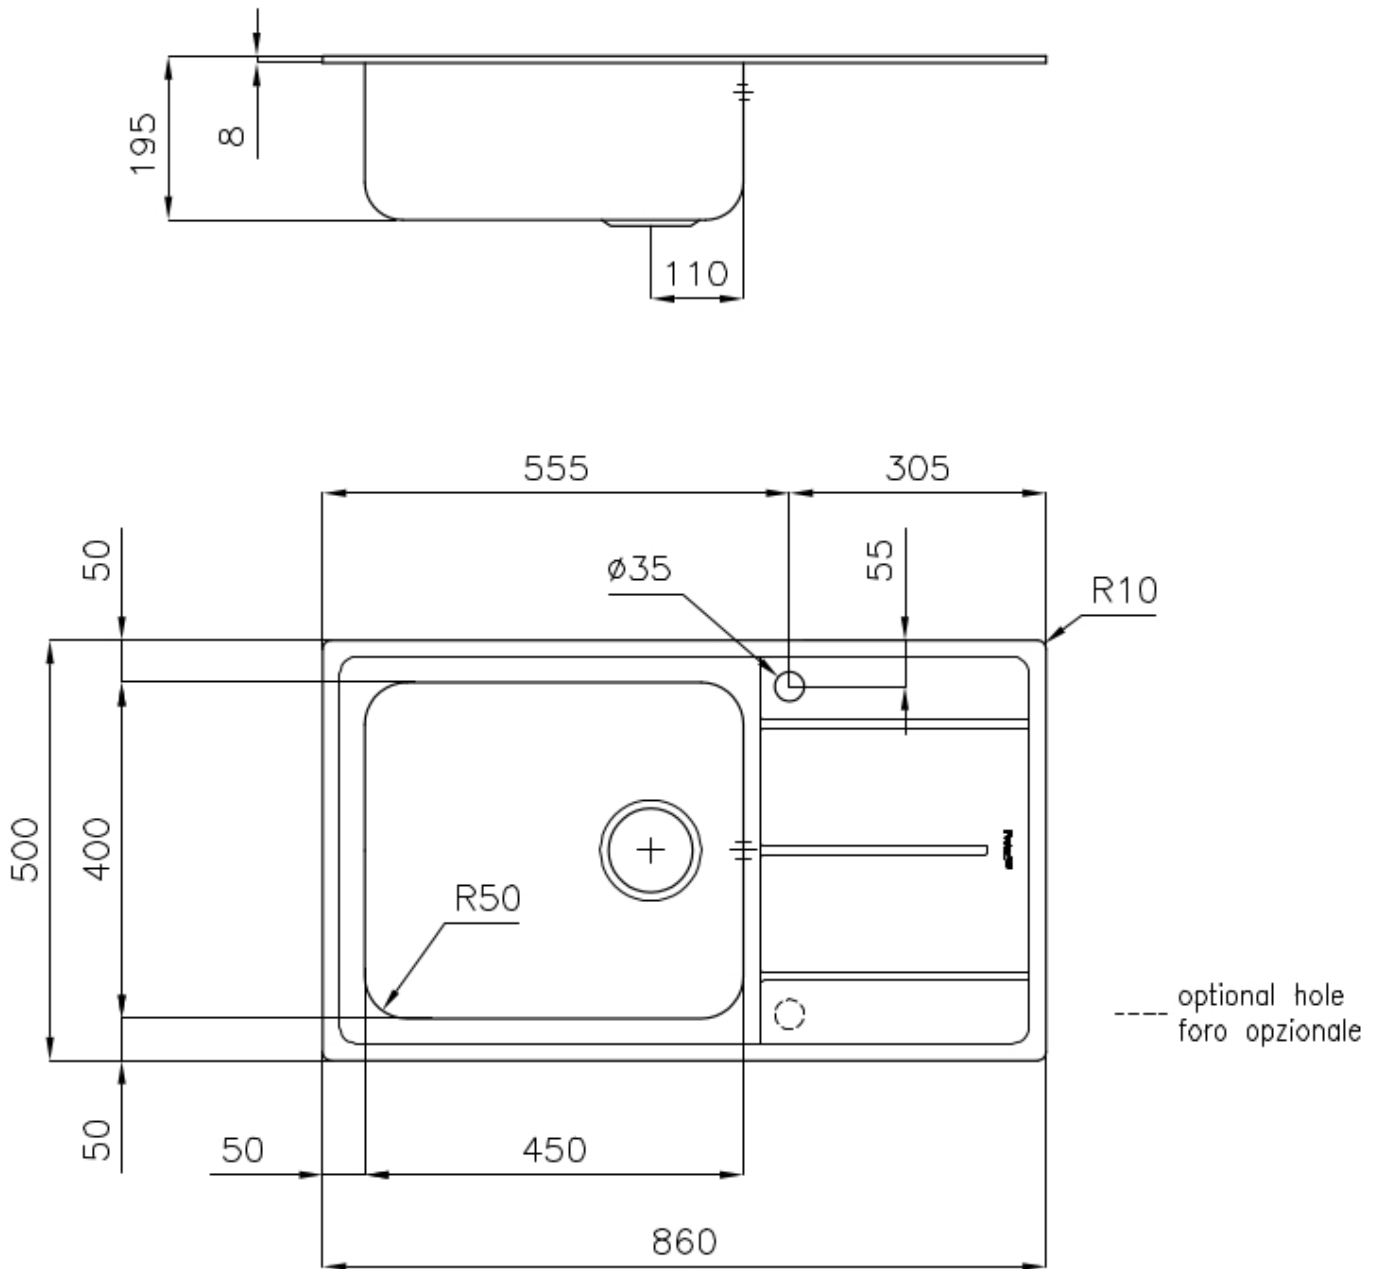

TECHNICAL DATA