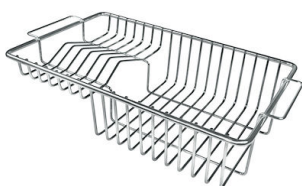

## OPTIONAL ACCESSORIES

**Glass chopping board**  
8631 300

**HDPE Chopping board**  
8657 001

**HPDE Twin chopping board**  
8644 101

**Stainless steel plate rack**  
8100 303

**White bowl**  
8153 100

**Glass chopping board**  
8633 300

\* only in combination with the accessory  
8644 101

**Graters kit with ring-holder and  
food collection tray**  
8159 101

\* only in combination with the accessory  
8644 101

**Iroko-wood sliding chopping board  
with stainless steel colander**  
8644 044

**Stainless steel perforated tray**  
8151 000  
\* only in combination with the accessory  
8644 101

**Stainless steel plate rack**  
8100 201