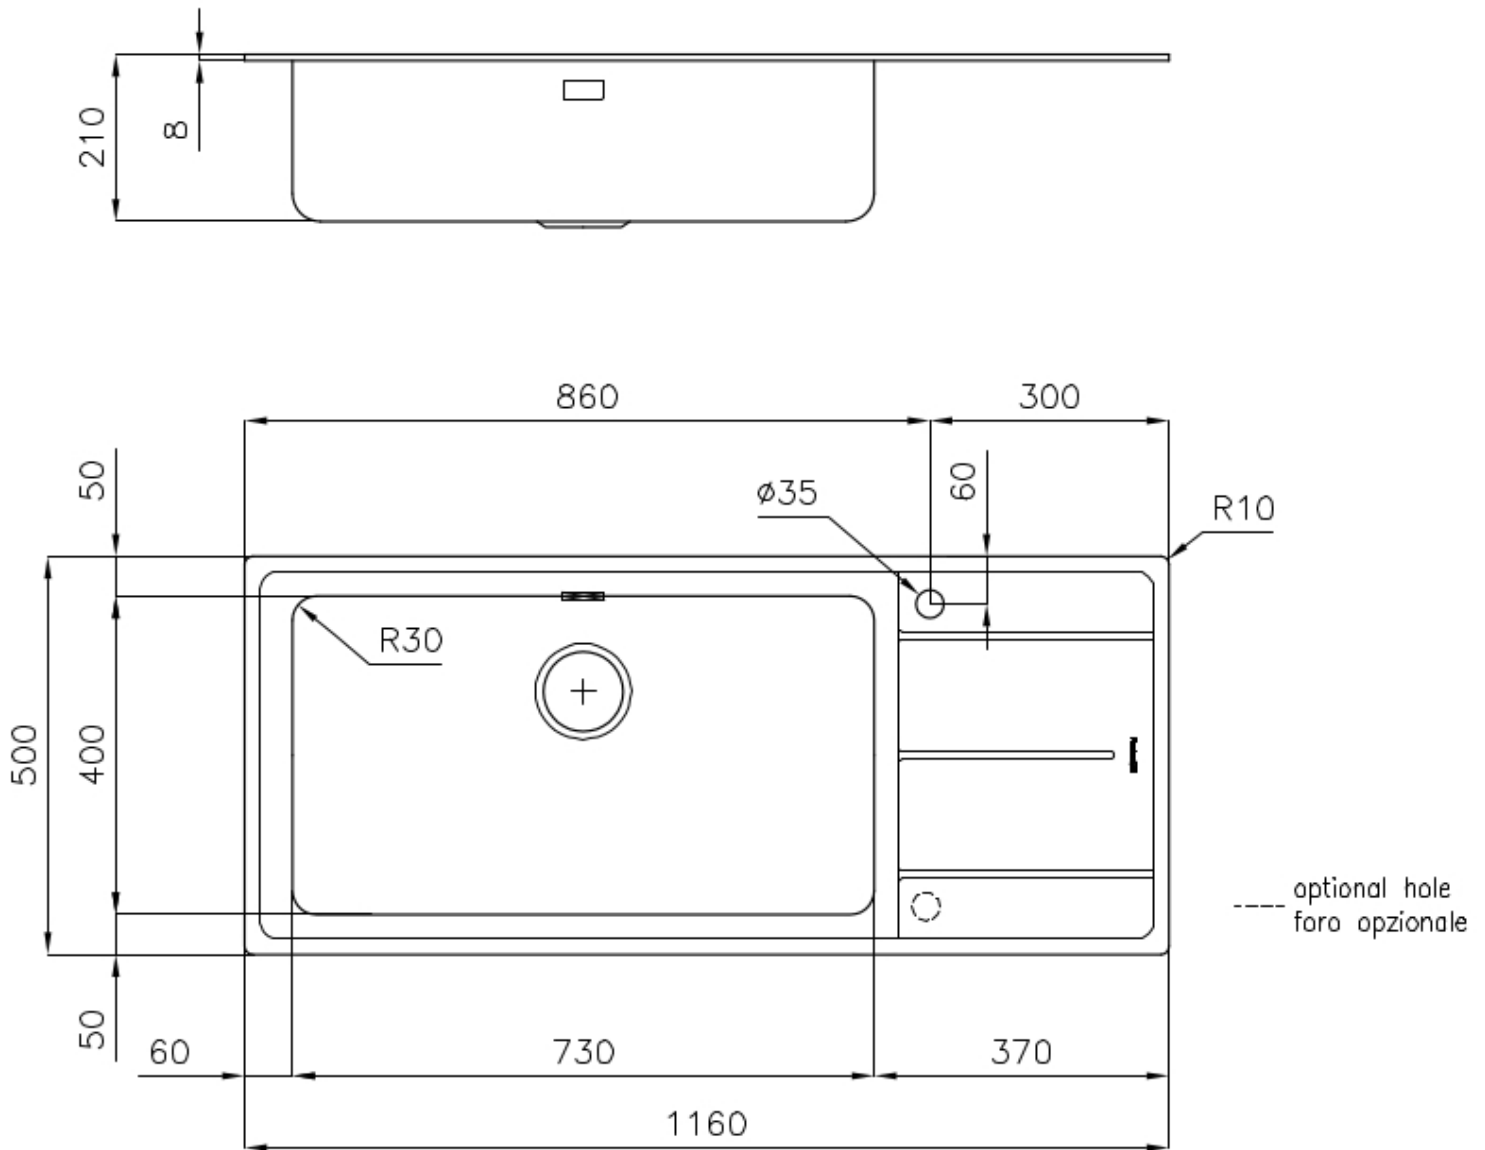

TECHNICAL DATA