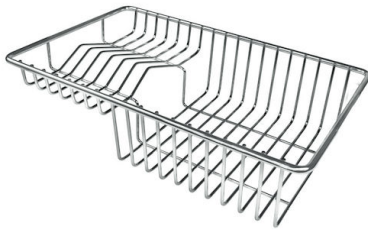

## OPTIONAL ACCESSORIES

**Glass chopping board**  
8631 300

**HDPE Chopping board**  
8657 001

**HPDE Twin chopping board**  
8644 101

**Stainless steel plate rack**  
8100 303

\* only in combination with the accessory  
8644 101

**White bowl**  
8153 100

**Glass chopping board**  
8633 300

**Graters kit with ring-holder and  
food collection tray**  
8159 101

\* only in combination with the accessory  
8644 101

**Iroko-wood sliding chopping board  
with stainless steel colander**  
8644 044