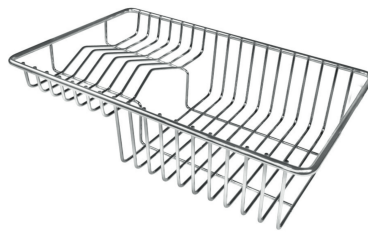

Small radius Bowls with squared shapes with a modern design and an increased capacity, for a minimal aesthetics connected with an extreme practicality.

Deep bowls This bowls reach an important depth, over 20 cm, thanks to the advanced production technology, that can be offer great capiciency and practicality in all the washing operations.

TECHNICAL DATA

OPTIONAL ACCESSORIES

Cestello inox 8612 000

Glass chopping board 8631 300

HPDE Chopping board 8657 001

HPDE Twin chopping board 8644 101

Iroko-wood chopping board with stainless steel colander 8644 042

Iroko-wood sliding chopping board 8644 041

Iroko-wood twin chopping board 8644 004

Stainless steel plate rack 8100 303

White bowl 8153 100

Glass chopping board 8633 300

Graters kit with ring-holder and food collection tray 8159 101