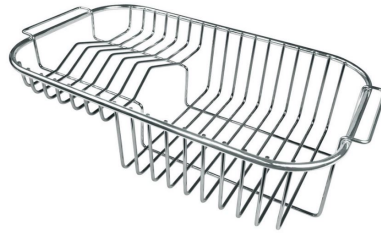

Small radius Bowls with squared shapes with a modern design and an increased capacity, for a minimal aesthetics connected with an extreme practicality.

Deep bowls This bowls reach an important depth, over 20 cm, thanks to the advanced production technology, that can be offer great capiciency and practicality in all the washing operations.

TECHNICAL DATA

OPTIONAL ACCESSORIES

Cestello inox 8612 000

Glass chopping board 8631 300

HPDE Chopping board 8657 001

HPDE Twin chopping board 8644 101

Iroko-wood chopping board with stainless steel colander 8644 042

Iroko-wood sliding chopping board 8644 041

Iroko-wood twin chopping board 8644 004

Stainless steel plate rack 8100 303

White bowl 8153 100

Glass chopping board 8633 300

Graters kit with ring-holder and food collection tray 8159 101

Iroko-wood chopping board 8646 000

Iroko-wood sliding chopping board 8643 000

Stainless steel plate rack 8100 301

WARNING:

The accessories 8159101, 8100303,8151000 are only usable in combination with 8644101