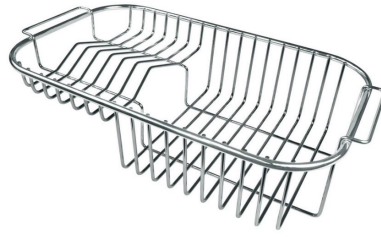

Small radius Bowls with squared shapes with a modern design and an increased capacity, for a minimal aesthetics connected with an extreme practicality.

Deep bowls This bowls reach an important depth, over 20 cm, thanks to the advanced production technology, that can be offer great capiciency and practicality in all the washing operations.

TECHNICAL DATA

OPTIONAL ACCESSORIES

Glass chopping board 8631 300

HPDE Chopping board 8657 001

HPDE Twin chopping board 8644 101

Iroko-wood chopping board with stainless steel colander 8644 042

Iroko-wood sliding chopping board 8644 041

Iroko-wood twin chopping board 8644 004

Stainless steel plate rack 8100 303

White bowl 8153 100

Glass chopping board 8633 300

Graters kit with ring-holder and food collection tray 8159 101

Iroko-wood chopping board 8647 000

Iroko-wood sliding chopping board 8643 000

Stainless steel basket 8611 000

Stainless steel plate rack 8100 301

WARNING:

The accessories 8159101, 8100303,8151000 are only usable in combination with 8644101