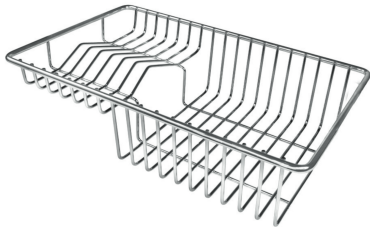

Small radius Bowls with squared shapes with a modern design and an increased capacity, for a minimal aesthetics connected with an extreme practicality.

Deep bowls This bowls reach an important depth, over 20 cm, thanks to the advanced production technology, that can be offer great capiciency and practicality in all the washing operations.

TECHNICAL DATA

OPTIONAL ACCESSORIES

Glass chopping board 8631 300

HPDE Chopping board 8657 001

HPDE Twin chopping board 8644 101

Iroko-wood chopping board with stainless steel colander 8644 042

Iroko-wood sliding chopping board 8644 041

Iroko-wood twin chopping board 8644 004

Stainless steel plate rack 8100 303

White bowl 8153 100

Glass chopping board 8633 300

Graters kit with ring-holder and food collection tray 8159 101

Iroko-wood chopping board 8647 000