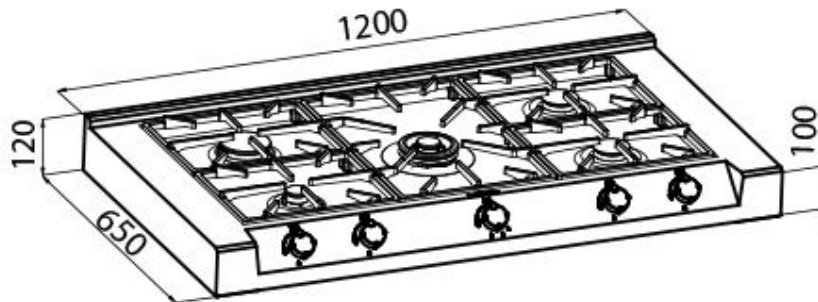

Rangetop Foster Milano

Rangetop and Top inox

Code: 3167 000

DETAILS

Material AISI 304 stainless steel

Texture Brushed in line

Dimensions 1200x650 mm

Heating element Five burners

Built-in hole 1120x620 mm

Grids Cast iron grids and enamelled burner covers

Total power 11.700 W

Auxiliary 1.000 W

Semirapid 2 x 1.750 W

Rapid 3.000 W

Dual 4.200 W

Safety Safety valve with quick-acting thermocouple

Ignition Electric ignition under knob

Gas type Tested for installation with natural gas, LPG nozzle set included.

Type Gas Hob

TECHNICAL DATA

Incasso

①

②

③