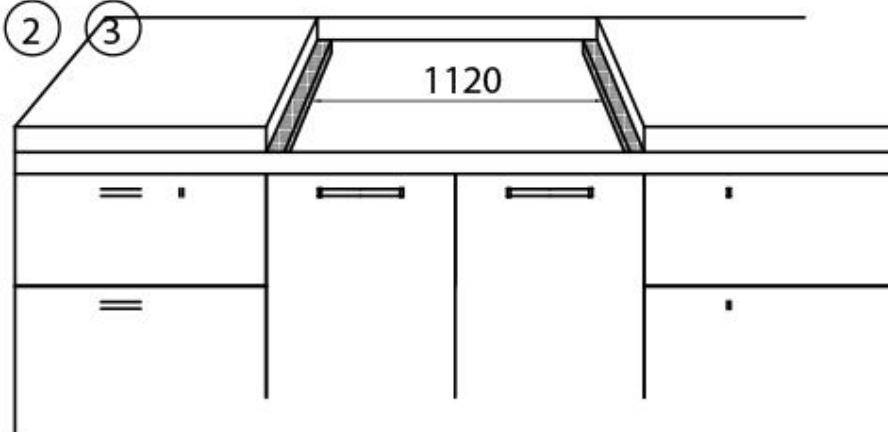

TECHNICAL DATA

Incasso

①

②

③