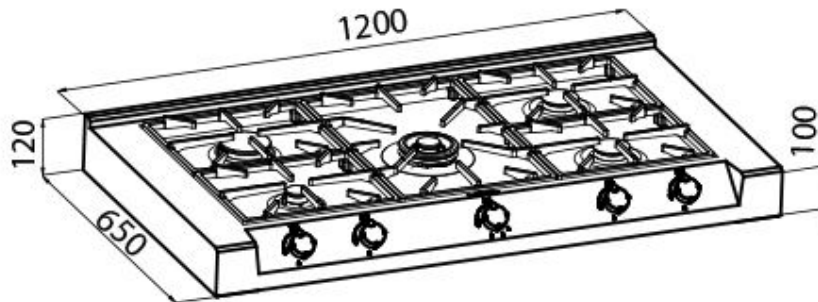

TECHNICAL DATA