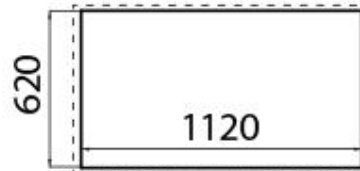

TECHNICAL DATA

Incasso

①

② ③