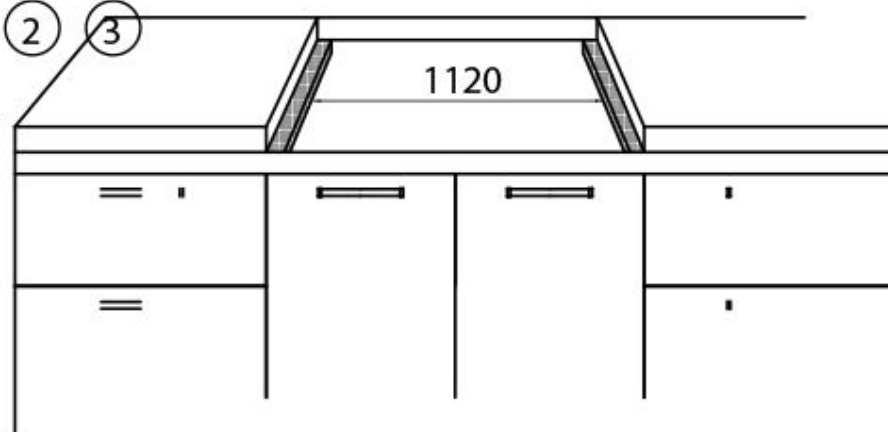

TECHNICAL DATA

Incasso

①

② ③