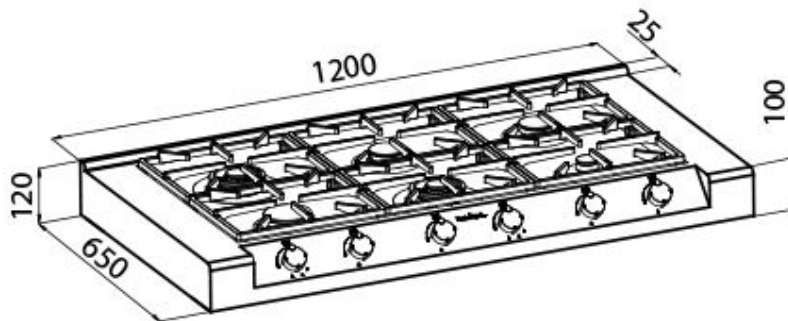

Under-knob ignition

The utmost freedom of movement with electronic under-knob ignition, a common feature of all models that allows a one-hand ignition of the burner.

XXL grids

The weighty enamelled cast iron grid has extraordinary dimensions, 33x25 cm, with a working surface up to 50% bigger compared to a standard cooker hob. Now you can use all the burners at the same time even with large cookware.

TECHNICAL DATA