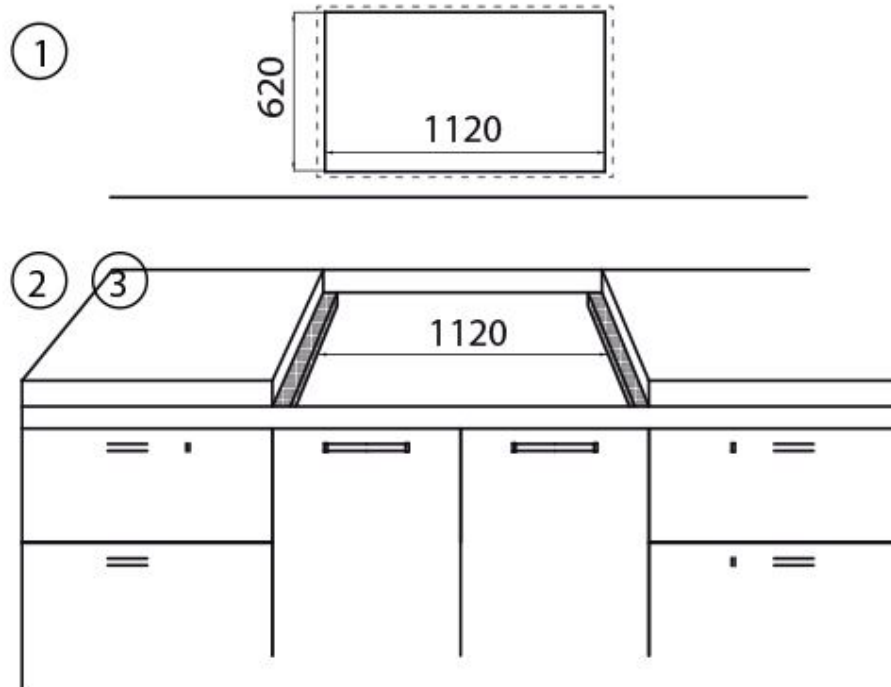

Under-knob ignition

The utmost freedom of movement with electronic under-knob ignition, a common feature of all models that allows a one-hand ignition of the burner.

XXL grids

The weighty enamelled cast iron grid has extraordinary dimensions, 33x25 cm, with a working surface up to 50% bigger compared to a standard cooker hob. Now you can use all the burners at the same time even with large cookware.

TECHNICAL DATA

Incasso