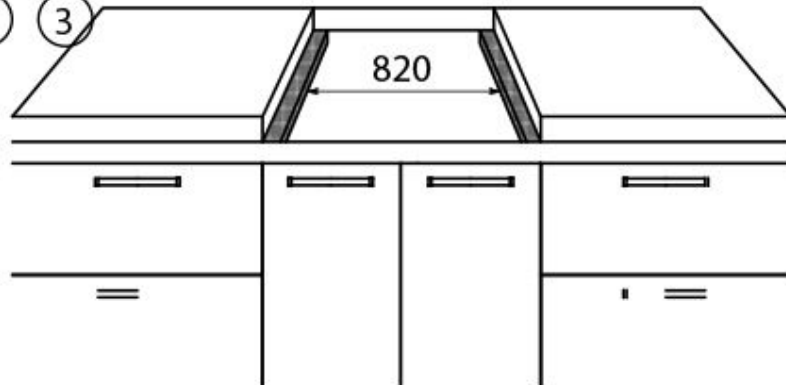

Incasso

①

②

③