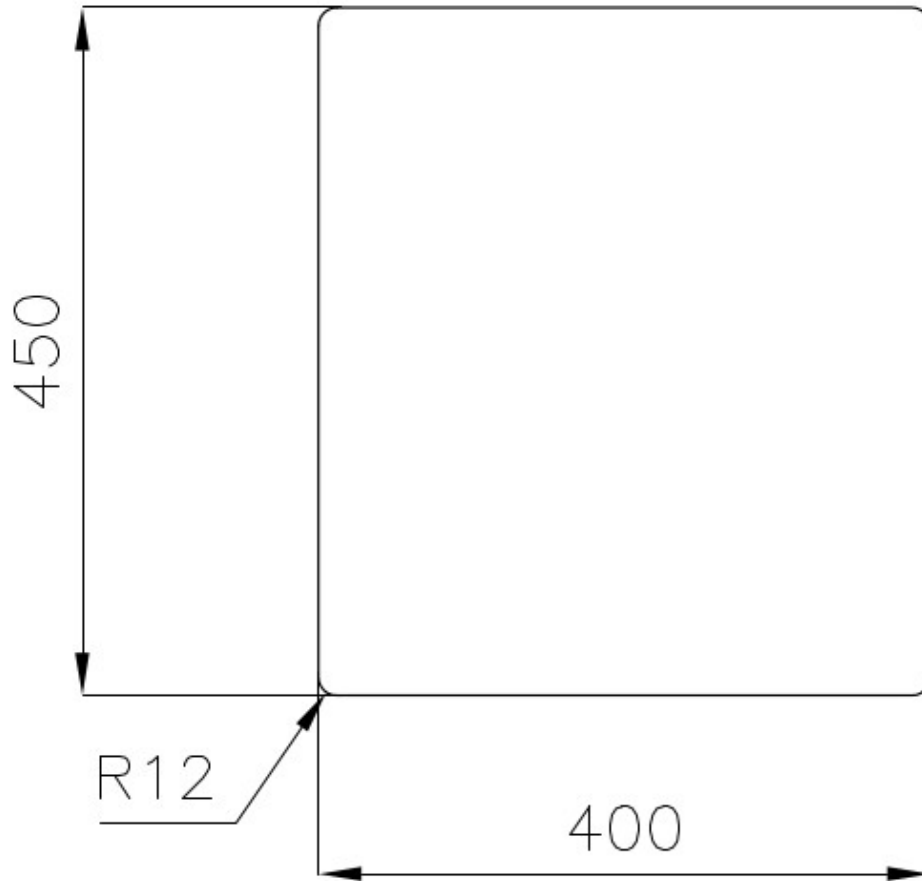

### DETAILS

Edge/Installation Type	Undermount
Material	AISI 304 stainless steel
Texture	Foster brushed
Base	45 cm
Dimensions	480x430 mm
Standard fittings	Fixing hooks, gasket, drain, overflow and siphon, boxed packing
Mixer holes	No standard holes
Built-in hole	View technical data sheet
Drainer	No

Width 43 cm

---

Bowl dimension 450x400mm

---

Number of bowls 1 bowl

---

Waste fitting 3,5" drain

---

---

**High thickness** 1mm thick steel. A significant thickness, which guarantees the maximum sturdiness and durability.

---

**Perimetral overflow** The overflow is always a security on the Foster sinks that prevents the overflow of water in case of oversights. The perimeter drain solution improves aesthetics thanks to its square and essential shape.

## TECHNICAL DATA

Cut out size – Dimensioni per foratura top