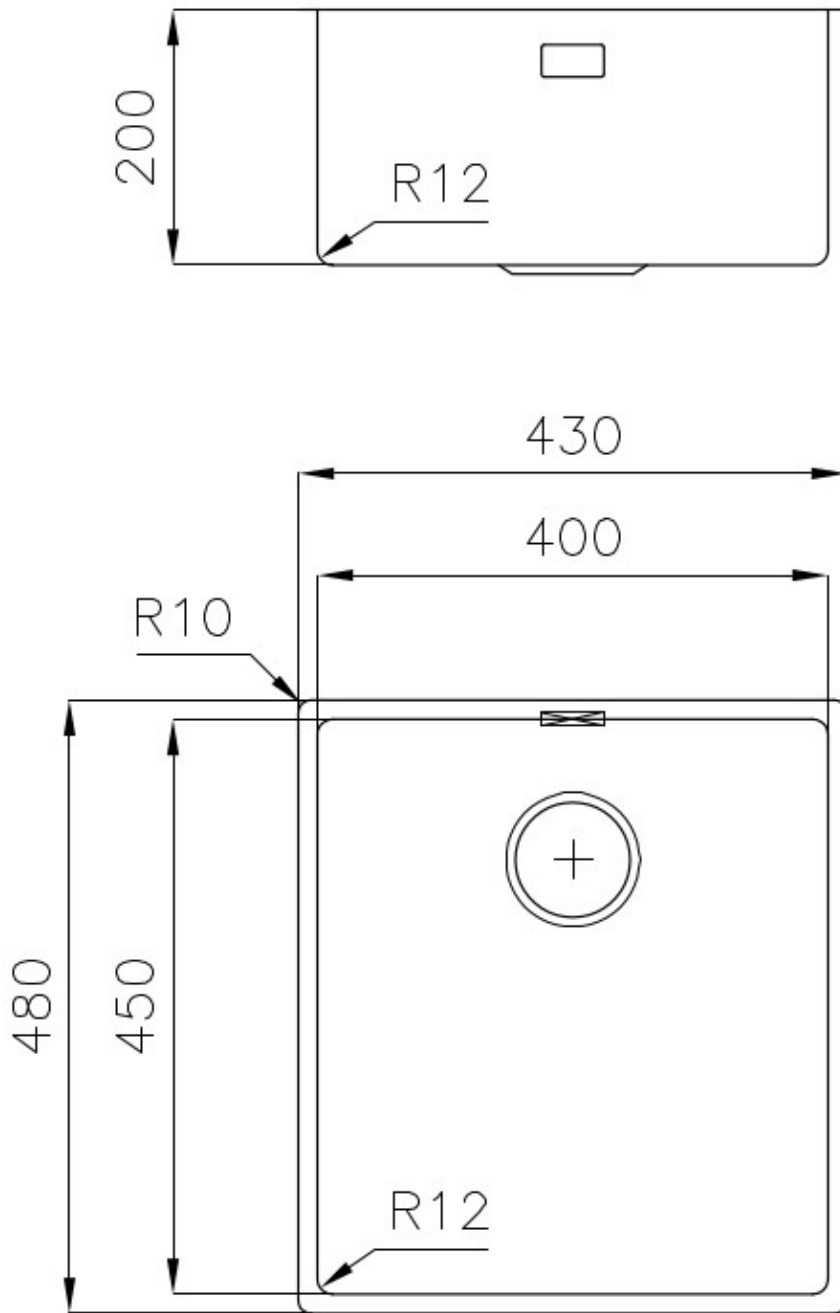

### DETAILS

Edge/Installation Type	Undermount
Material	AISI 304 stainless steel
Texture	Foster brushed
Base	45 cm
Dimensions	480x430 mm
Standard fittings	Fixing hooks, gasket, drain, overflow and siphon, boxed packing
Mixer holes	No standard holes
Built-in hole	View technical data sheet
Drainer	No

Width 43 cm

---

Bowl dimension 450x400mm

---

Number of bowls 1 bowl

---

Waste fitting 3,5" drain

---

## FEATURES

**Basket 3,5" waste fitting** The drain is equipped with a large 3.5" drain, with the practical basket cap that prevents the discharge of solid parts.

---

**Deep bowls** This bowls reach an important depth, over 20 cm, thanks to the advanced production technology, that can be offer great capiciency and praticicity in all the washing operations.

## TECHNICAL DATA

Cut out size – Dimensioni per foratura top