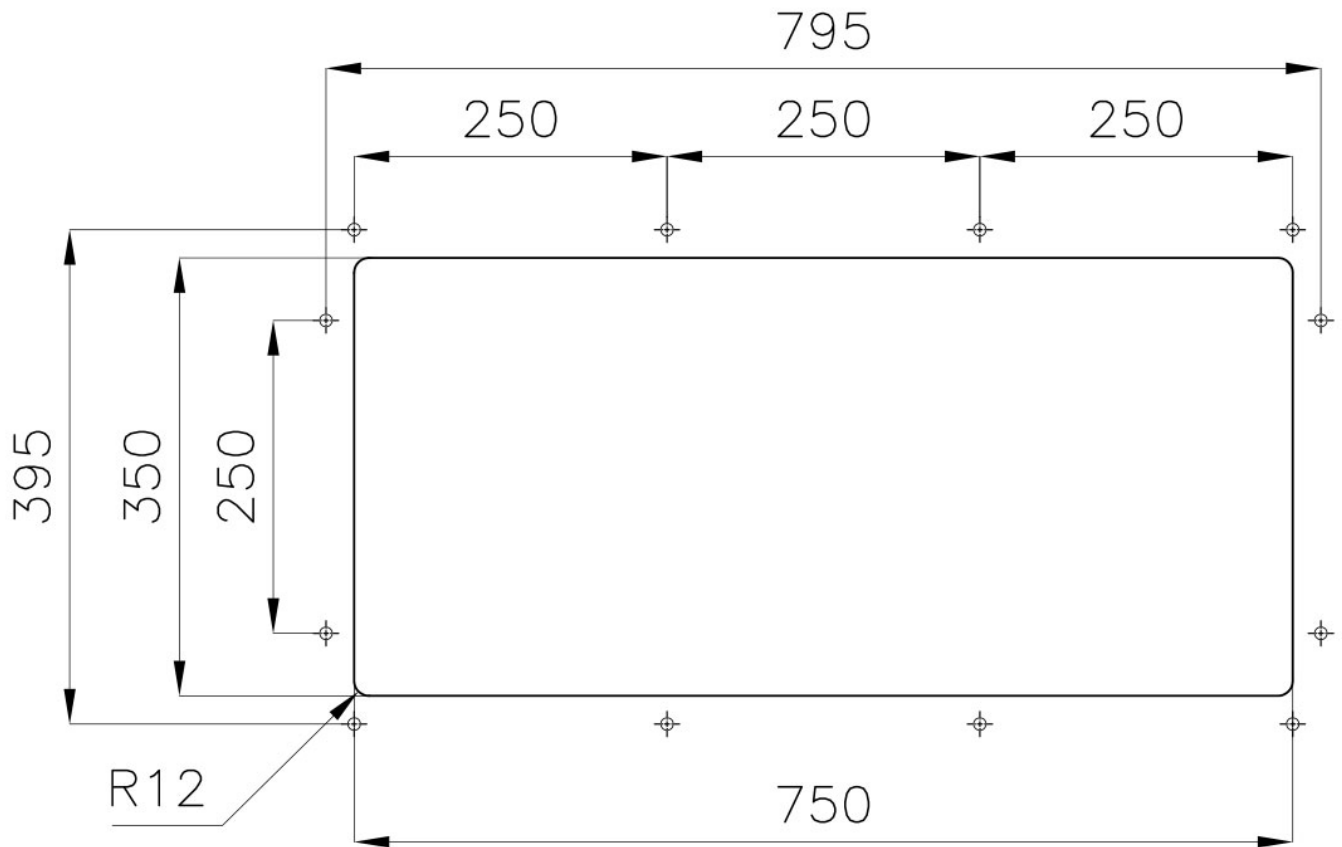

### DETAILS

Edge/Installation Type	Undermount
Material	AISI 304 stainless steel
Texture	Foster brushed
Base	80 cm
Dimensions	780x380 mm
Standard fittings	Fixing hooks, gasket, drain, overflow and siphon, boxed packing
Mixer holes	No standard holes
Built-in hole	View technical data sheet
Drainer	No

Width 75 cm

---

Bowl dimension 750x350mm

---

Number of bowls 1 bowl

---

Waste fitting 3,5" drain

---

---

**High thickness** 1mm thick steel. A significant thickness, which guarantees the maximum sturdiness and durability.

---

**Perimetral overflow** The overflow is always a security on the Foster sinks that prevents the overflow of water in case of oversights. The perimeter drain solution improves aesthetics thanks to its square and essential shape.

## TECHNICAL DATA

Cut out size – Dimensioni per foratura top