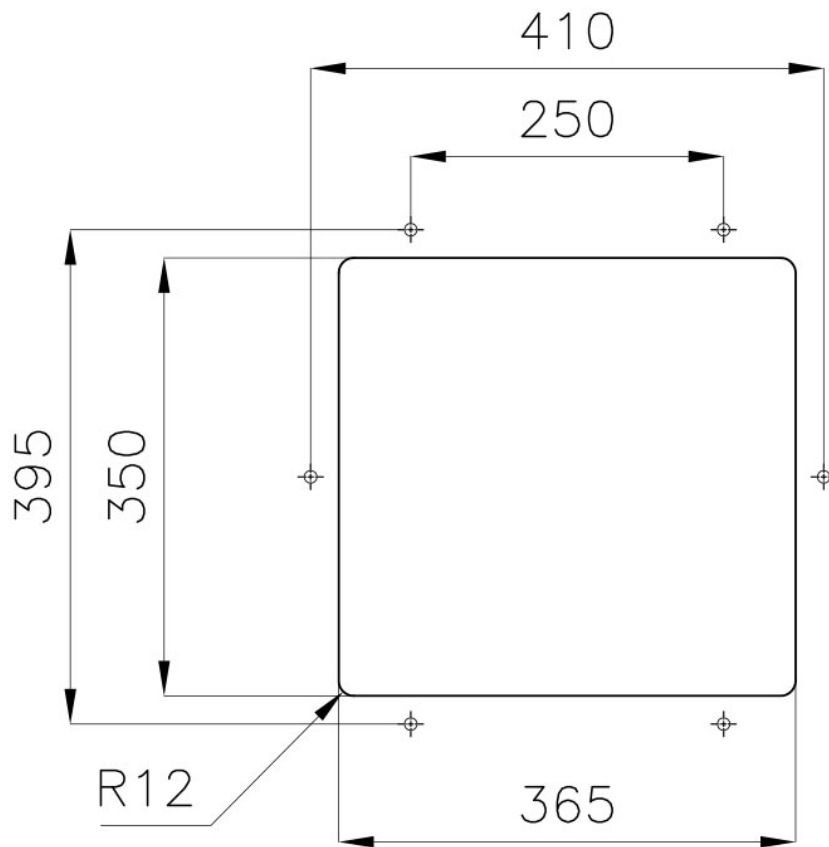

Width 39.5 cm

Bowl dimension 365x350mm

Number of bowls 1 bowl

Waste fitting 3,5" drain

FEATURES

Basket 3,5" waste fitting The drain is equipped with a large 3.5" drain, with the practical basket cap that prevents the discharge of solid parts.

Deep bowls This bowls reach an important depth, over 20 cm, thanks to the advanced production technology, that can be offer great capiciency and praticicity in all the washing operations.

High thickness 1mm thick steel. A significant thickness, which guarantees the maximum sturdiness and durability.

Small radius Bowls with squared shapes with a modern design and an increased capacity, for a minimal aesthetics connected with an extreme praticicity.

TECHNICAL DATA

Cut out size – Dimensioni per foratura top