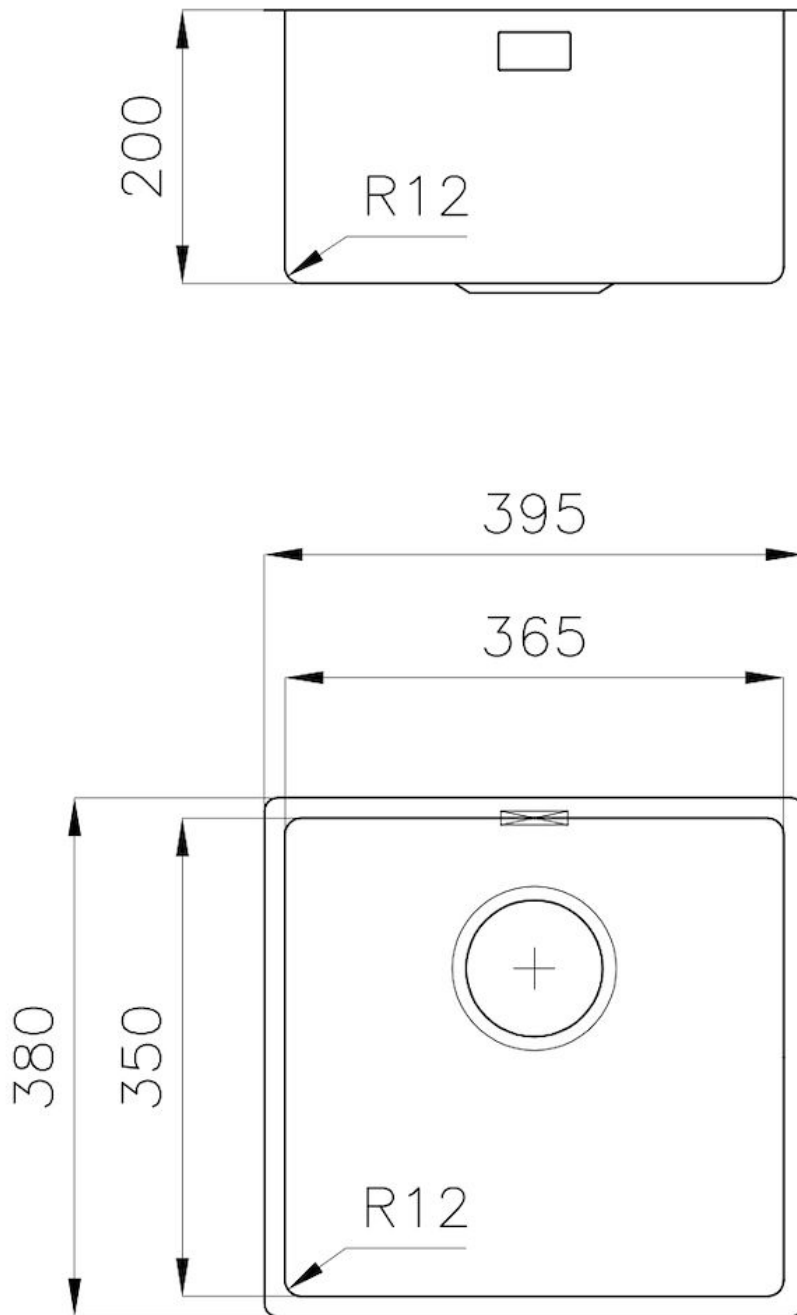

Sink Serie 35

Kitchen Sinks

Code: 3136 850

DETAILS

Edge/Installation Type	Undermount
Material	AISI 304 stainless steel
Texture	Foster brushed
Base	45 cm
Dimensions	395x380 mm
Standard fittings	Fixing hooks, gasket, drain, overflow and siphon, boxed packing
Mixer holes	No standard holes
Built-in hole	View technical data sheet
Drainer	No

Width 39.5 cm

Bowl dimension 365x350mm

Number of bowls 1 bowl

Waste fitting 3,5" drain

FEATURES

Basket 3,5" waste fitting The drain is equipped with a large 3.5" drain, with the practical basket cap that prevents the discharge of solid parts.

Deep bowls This bowls reach an important depth, over 20 cm, thanks to the advanced production technology, that can be offer great capiciency and praticicity in all the washing operations.

High thickness 1mm thick steel. A significant thickness, which guarantees the maximum sturdiness and durability.

Small radius Bowls with squared shapes with a modern design and an increased capacity, for a minimal aesthetics connected with an extreme praticicity.

TECHNICAL DATA

Cut out size – Dimensioni per foratura top