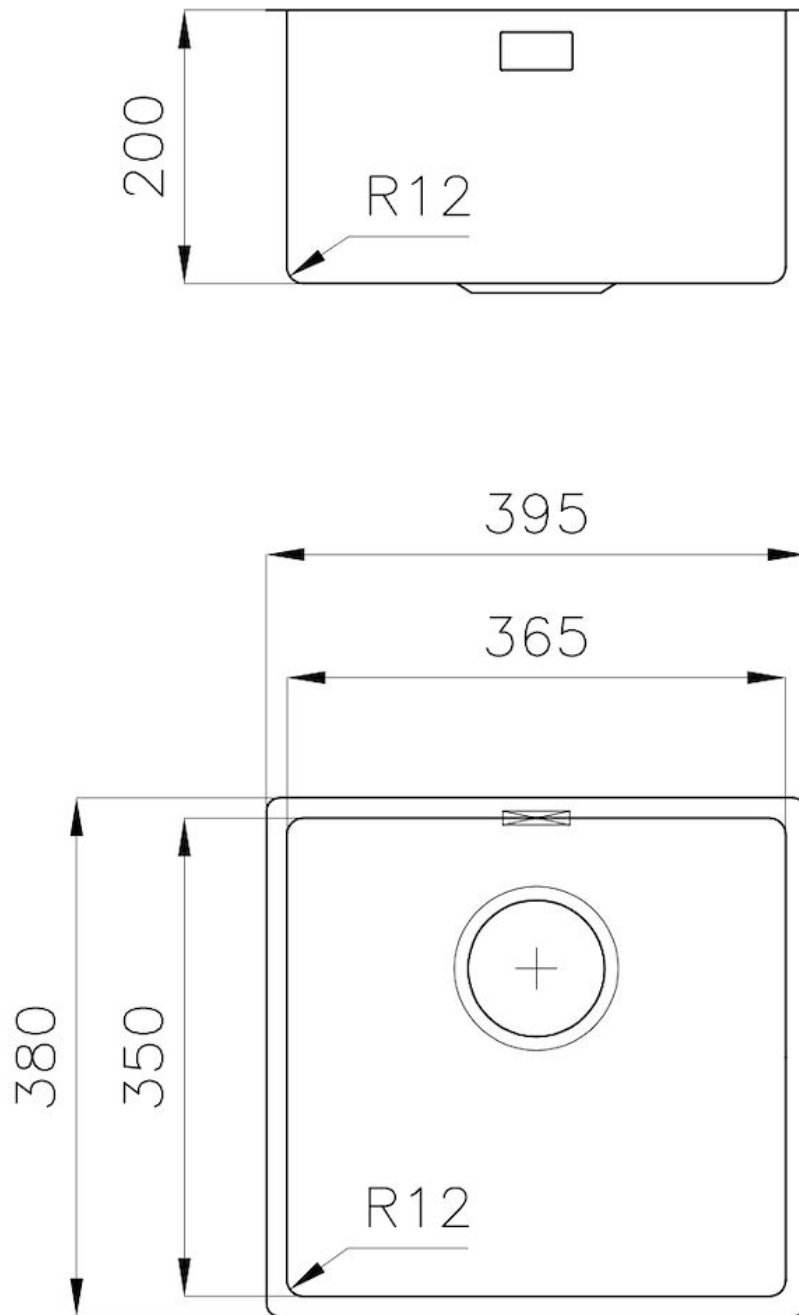

### DETAILS

Edge/Installation Type	Undermount
Material	AISI 304 stainless steel
Texture	Foster brushed
Base	45 cm
Dimensions	395x380 mm
Standard fittings	Fixing hooks, gasket, drain, overflow and siphon, boxed packing
Mixer holes	No standard holes
Built-in hole	View technical data sheet
Drainer	No

Width 39.5 cm

---

Bowl dimension 365x350mm

---

Number of bowls 1 bowl

---

Waste fitting 3,5" drain

---

## FEATURES

**Basket 3,5" waste fitting** The drain is equipped with a large 3.5" drain, with the practical basket cap that prevents the discharge of solid parts.

---

**Deep bowls** This bowls reach an important depth, over 20 cm, thanks to the advanced production technology, that can be offer great capieny and practicity in all the washing operations.

## TECHNICAL DATA

Cut out size – Dimensioni per foratura top