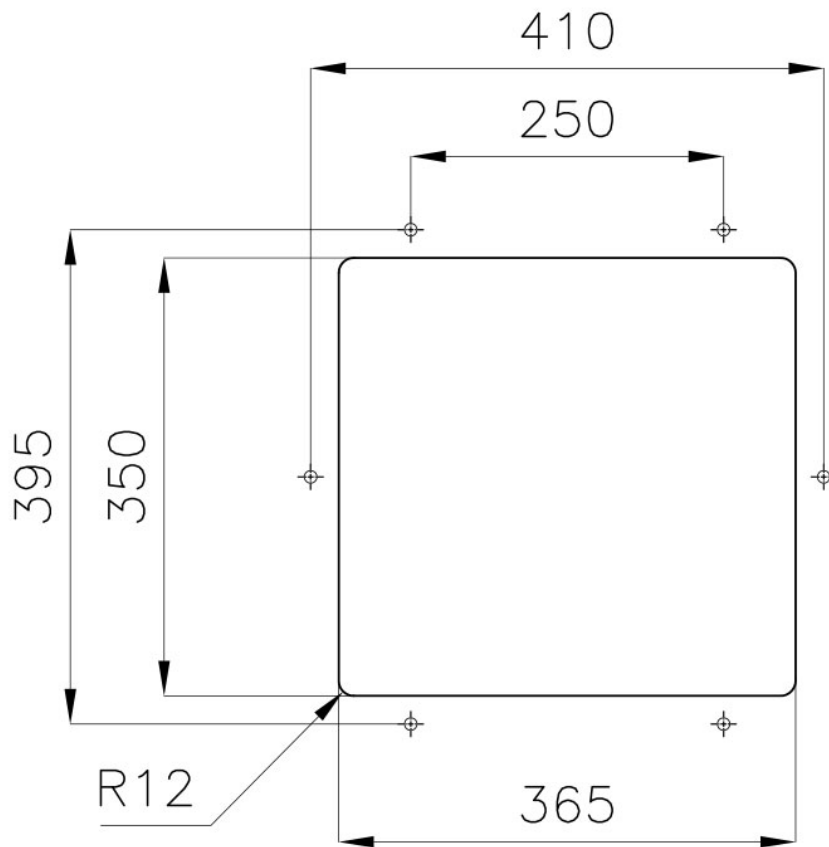

### DETAILS

Edge/Installation Type	Undermount
Material	AISI 304 stainless steel
Texture	Foster brushed
Base	45 cm
Dimensions	395x380 mm
Standard fittings	Fixing hooks, gasket, drain, overflow and siphon, boxed packing
Mixer holes	No standard holes
Built-in hole	View technical data sheet
Drainer	No

Width 39.5 cm

---

Bowl dimension 365x350mm

---

Number of bowls 1 bowl

---

Waste fitting 3,5" drain

---

---

**High thickness** 1mm thick steel. A significant thickness, which guarantees the maximum sturdiness and durability.

---

**Perimetral overflow** The overflow is always a security on the Foster sinks that prevents the overflow of water in case of oversights. The perimeter drain solution improves aesthetics thanks to its square and essential shape.

## TECHNICAL DATA

Cut out size – Dimensioni per foratura top