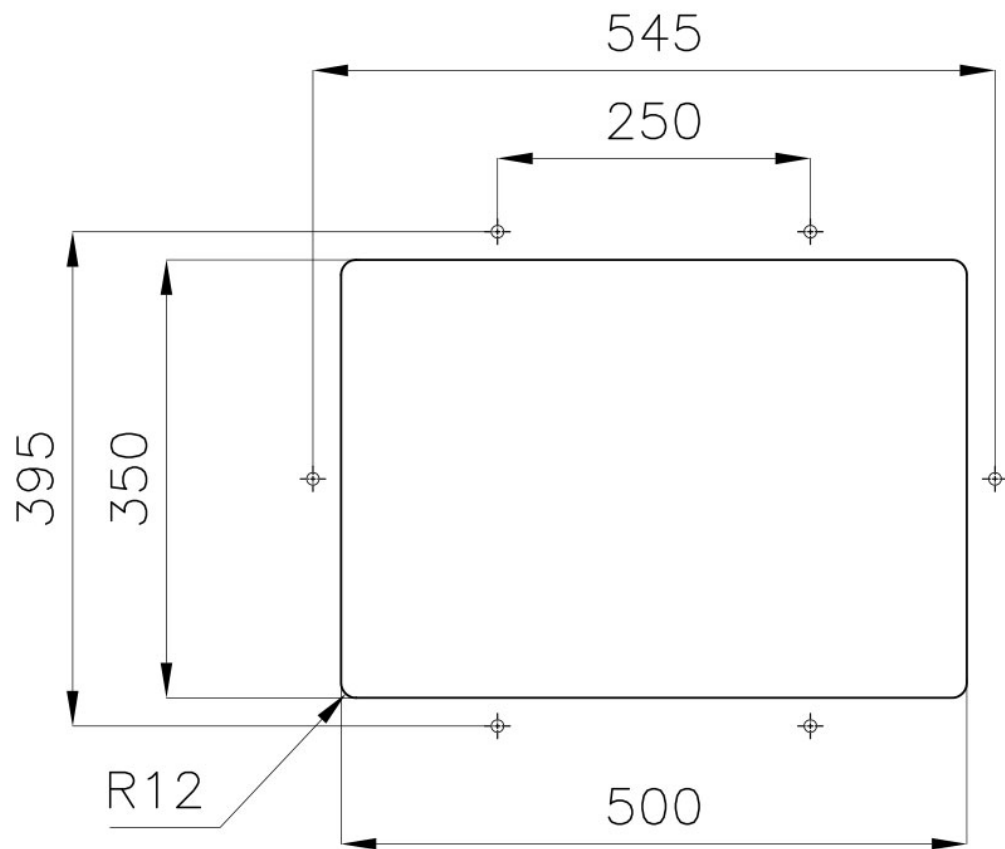

Sink Serie 35

Kitchen Sinks

Code: 3135 850

DETAILS

Edge/Installation Type	Undermount
Material	AISI 304 stainless steel
Texture	Foster brushed
Base	60 cm
Dimensions	530x380 mm
Standard fittings	Fixing hooks, gasket, drain, overflow and siphon, boxed packing
Mixer holes	No standard holes
Built-in hole	View technical data sheet
Drainer	No

Width 53 cm

Bowl dimension 500x350mm

Number of bowls 1 bowl

Waste fitting 3,5" drain

FEATURES

Basket 3,5" waste fitting The drain is equipped with a large 3.5" drain, with the practical basket cap that prevents the discharge of solid parts.

Deep bowls This bowls reach an important depth, over 20 cm, thanks to the advanced production technology, that can be offer great capieny and practicity in all the washing operations.

High thickness 1mm thick steel. A significant thickness, which guarantees the maximum sturdiness and durability.

Small radius Bowls with squared shapes with a modern design and an increased capacity, for a minimal aesthetics connected with an extreme practicity.

TECHNICAL DATA

Cut out size – Dimensioni per foratura top