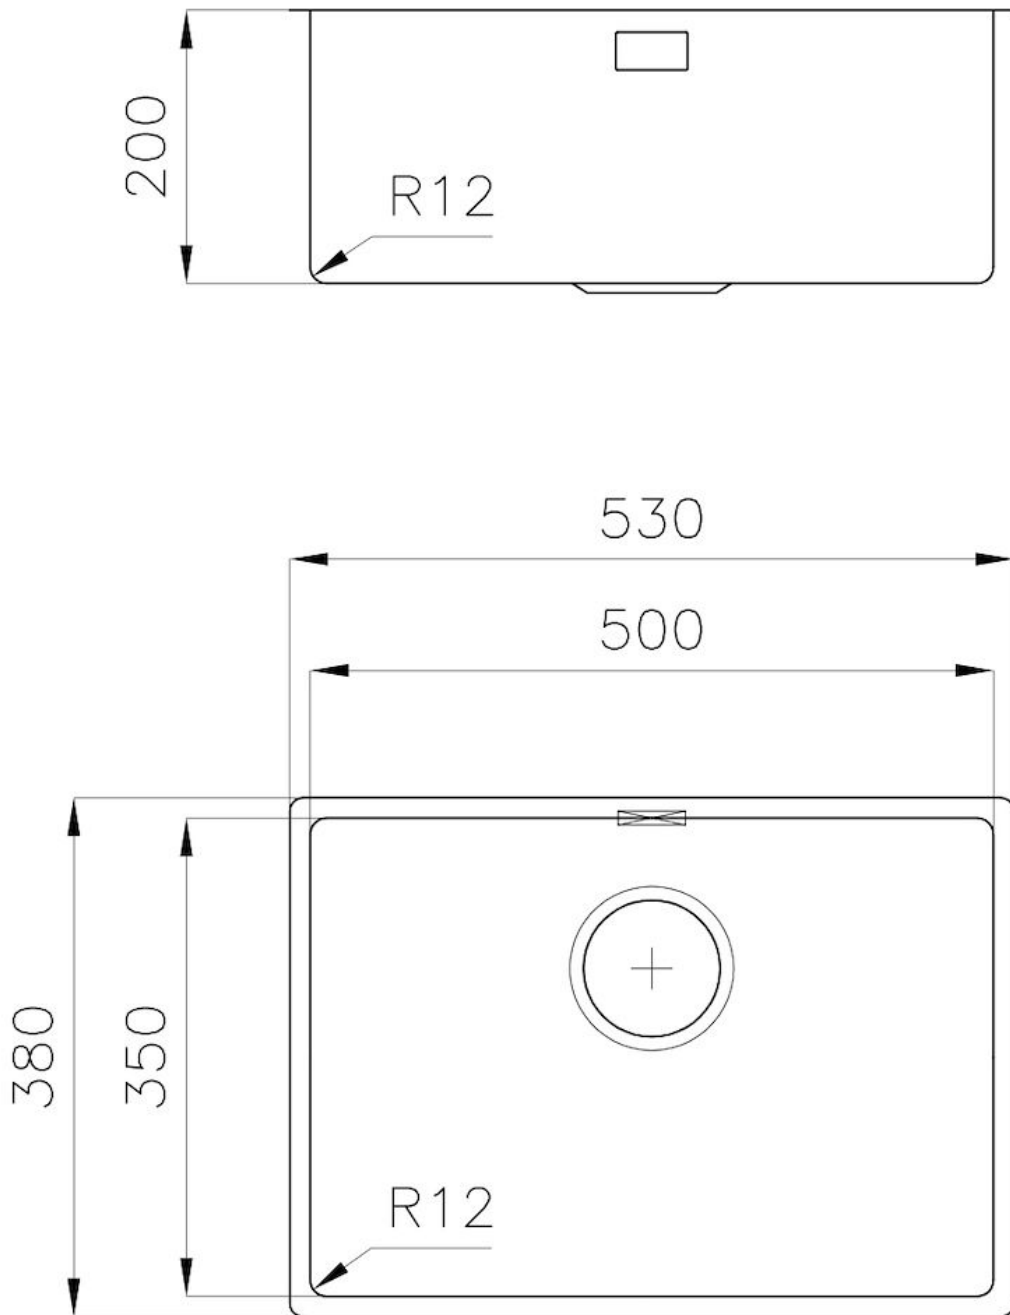

Sink Serie 35

Kitchen Sinks

Code: 3135 850

DETAILS

Edge/Installation Type	Undermount
Material	AISI 304 stainless steel
Texture	Foster brushed
Base	60 cm
Dimensions	530x380 mm
Standard fittings	Fixing hooks, gasket, drain, overflow and siphon, boxed packing
Mixer holes	No standard holes
Built-in hole	View technical data sheet
Drainer	No

Width 53 cm

Bowl dimension 500x350mm

Number of bowls 1 bowl

Waste fitting 3,5" drain

FEATURES

Basket 3,5" waste fitting The drain is equipped with a large 3.5" drain, with the practical basket cap that prevents the discharge of solid parts.

Deep bowls This bowls reach an important depth, over 20 cm, thanks to the advanced production technology, that can be offer great capieny and practicity in all the washing operations.

High thickness 1mm thick steel. A significant thickness, which guarantees the maximum sturdiness and durability.

Small radius Bowls with squared shapes with a modern design and an increased capacity, for a minimal aesthetics connected with an extreme practicity.

TECHNICAL DATA

Cut out size – Dimensioni per foratura top