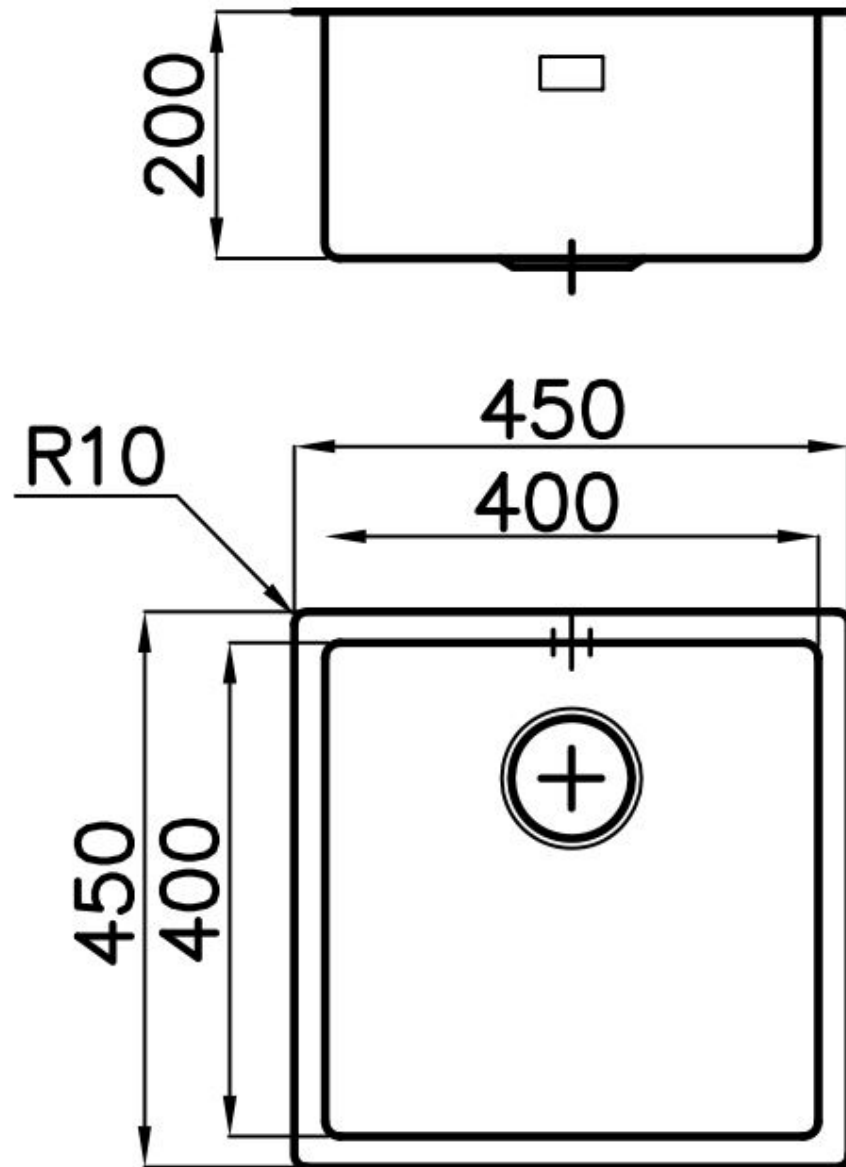

TECHNICAL DATA

OPTIONAL ACCESSORIES