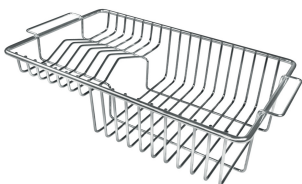

Drainer	No
Bowl dimension	400x400mm
Number of bowls	1 bowl
Waste fitting	Drain SPACE 3,5"

FEATURES

Deep bowls	This bowls reach an important depth, over 20 cm, thanks to the advanced production technology, that can be offer great capieny and practicity in all the washing operations.
High thickness	1mm thick steel. A significant thickness, which guarantees the maximum sturdiness and durability.
Perimetral overflow	The overflow is always a security on the Foster sinks that prevents the overflow of water in case of oversights. The perimeter drain solution improves aesthetics thanks to its square and essential shape.
Save space system	Drain and siphon are designed to leave as much space as possible in the under-sink area, more and more useful today for theseparate waste collection systems.
Small radius	Bowls with squared shapes with a modern design and an increased capacity, for a minimal aesthetics connected with an extreme practicity.
Space waste fitting	The elegant SPACE steel cap closes the drain and leaves no visible residues collected in the basket below. Space also has a small footprint and allows the optimal use of the under-sink compartment.

TECHNICAL DATA

OPTIONAL ACCESSORIES

Cestello inox 8612 000

Glass chopping board 8631 300

HPDE Chopping board 8657 001

HPDE Twin chopping board 8644 101

Iroko-wood chopping board with stainless steel colander 8644 042

Iroko-wood sliding chopping board 8644 041

Iroko-wood twin chopping board 8644 004

Stainless steel colander 8154 000

Stainless steel plate rack 8100 154

Stainless steel plate rack 8100 201

Stainless steel plate rack 8100 303

White bowl 8153 100

Graters kit with ring-holder and food collection tray 8159 101

Stainless steel perforated tray 8151 000

WARNING:

The accessories 8159101, 8100303,8151000 are only usable in combination with 8644101