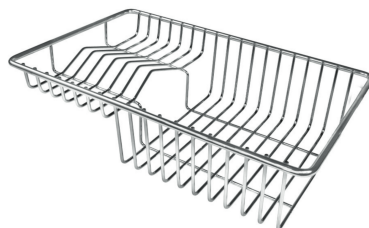

Drainer	No
Bowl dimension	400x400mm
Number of bowls	1 bowl
Waste fitting	Drain SPACE 3,5"

FEATURES

Deep bowls	This bowls reach an important depth, over 20 cm, thanks to the advanced production technology, that can be offer great capieny and practicity in all the washing operations.
High thickness	1mm thick steel. A significant thickness, which guarantees the maximum sturdiness and durability.
Perimetral overflow	The overflow is always a security on the Foster sinks that prevents the overflow of water in case of oversights. The perimeter drain solution improves aesthetics thanks to its square and essential shape.
Save space system	Drain and siphon are designed to leave as much space as possible in the under-sink area, more and more useful today for theseparate waste collection systems.
Small radius	Bowls with squared shapes with a modern design and an increased capacity, for a minimal aesthetics connected with an extreme practicity.
Space waste fitting	The elegant SPACE steel cap closes the drain and leaves no visible residues collected in the basket below. Space also has a small footprint and allows the optimal use of the under-sink compartment.

TECHNICAL DATA

OPTIONAL ACCESSORIES

Cestello inox 8612 000

Glass chopping board 8631 300

HPDE Chopping board 8657 001

HPDE Twin chopping board 8644 101

Iroko-wood chopping board with stainless steel colander 8644 042

Iroko-wood sliding chopping board 8644 041

Iroko-wood twin chopping board 8644 004

Stainless steel colander 8154 000

Stainless steel plate rack 8100 154

Stainless steel plate rack 8100 201

Stainless steel plate rack 8100 303

White bowl 8153 100

Graters kit with ring-holder and food collection tray 8159 101

Stainless steel perforated tray 8151 000

WARNING:

The accessories 8159101, 8100303,8151000 are only usable in combination with 8644101