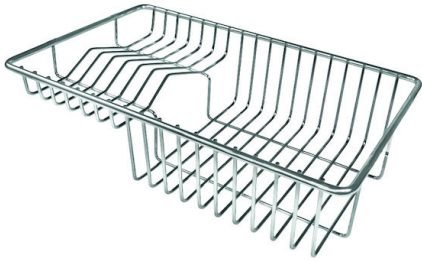

OPTIONAL ACCESSORIES

Stainless steel plate rack

8100 304

RECOMMENDED PAIRINGS

8487 000