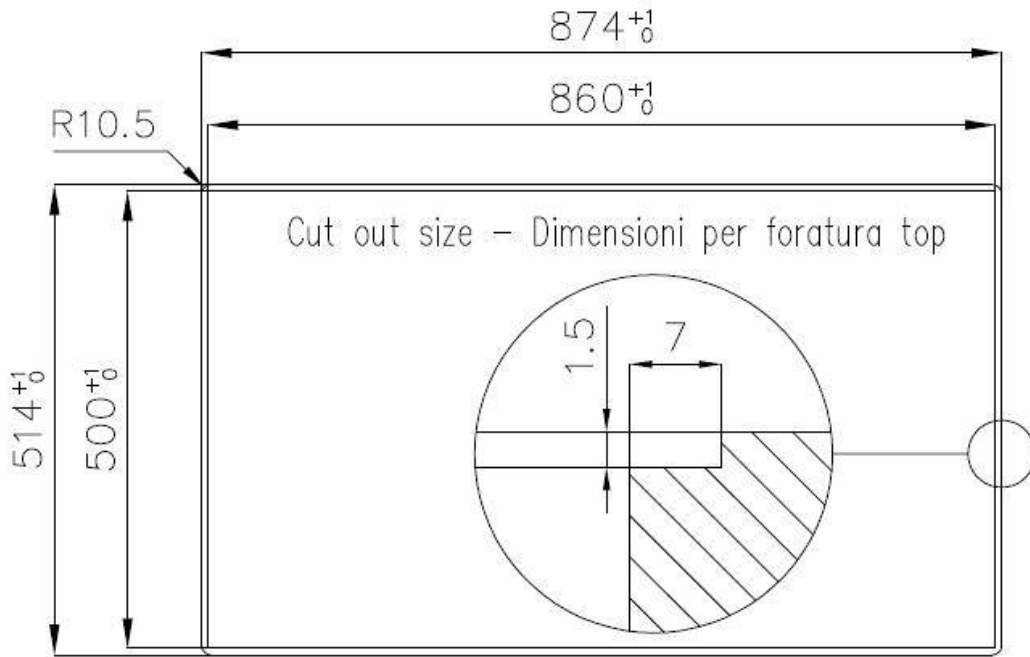

Lavello serie FL cod. 2977/060

FT