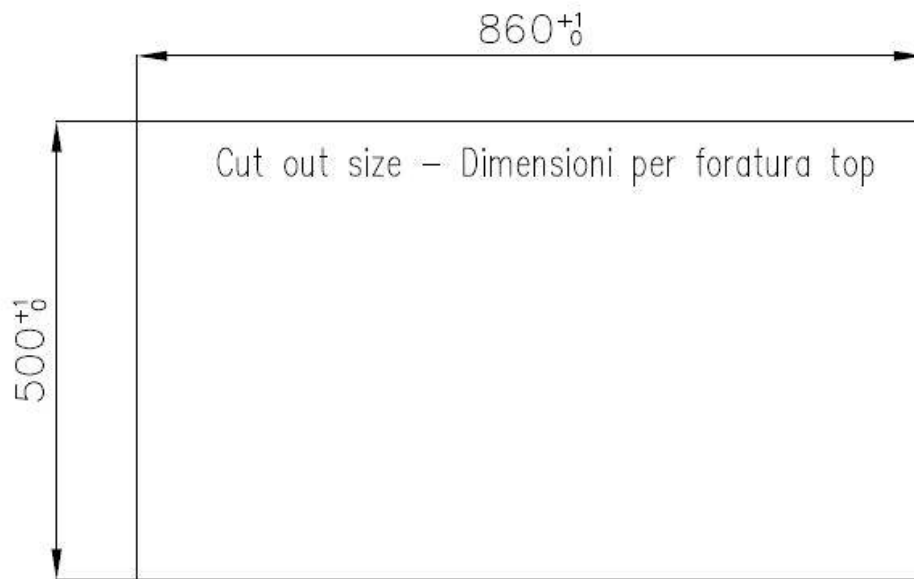

Lavello serie FL cod. 2977/060

FT

FTS