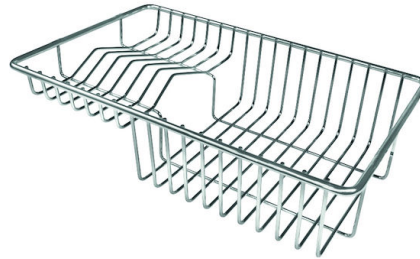

Stainless steel plate rack