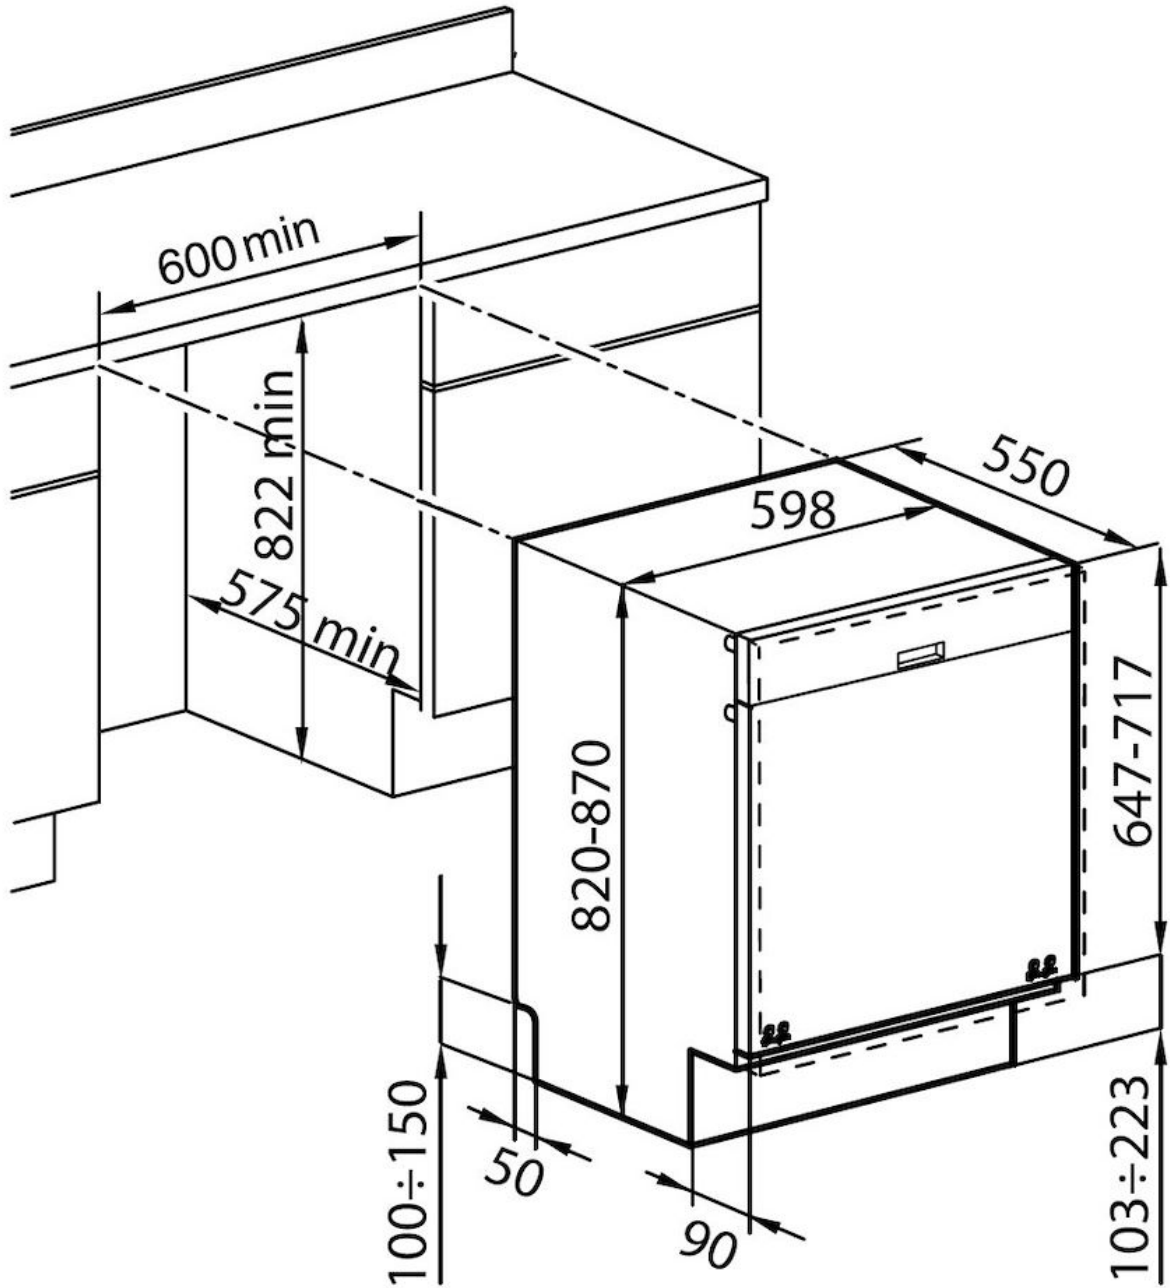

Standard fittings Cutlery basket

Door panel dimension limits Height: 647-717 mm
Weight: 3-8 kg

Number of place settings 12

Delayed programming 1 - 19 h

Programming Electronic

Height adjustment 0 - 50 mm

Frontal adjustment of rear feet Yes

12 place-setting capacity

TECHNICAL DATA

OPTIONAL ACCESSORIES

Stainless steel panel

2910 018