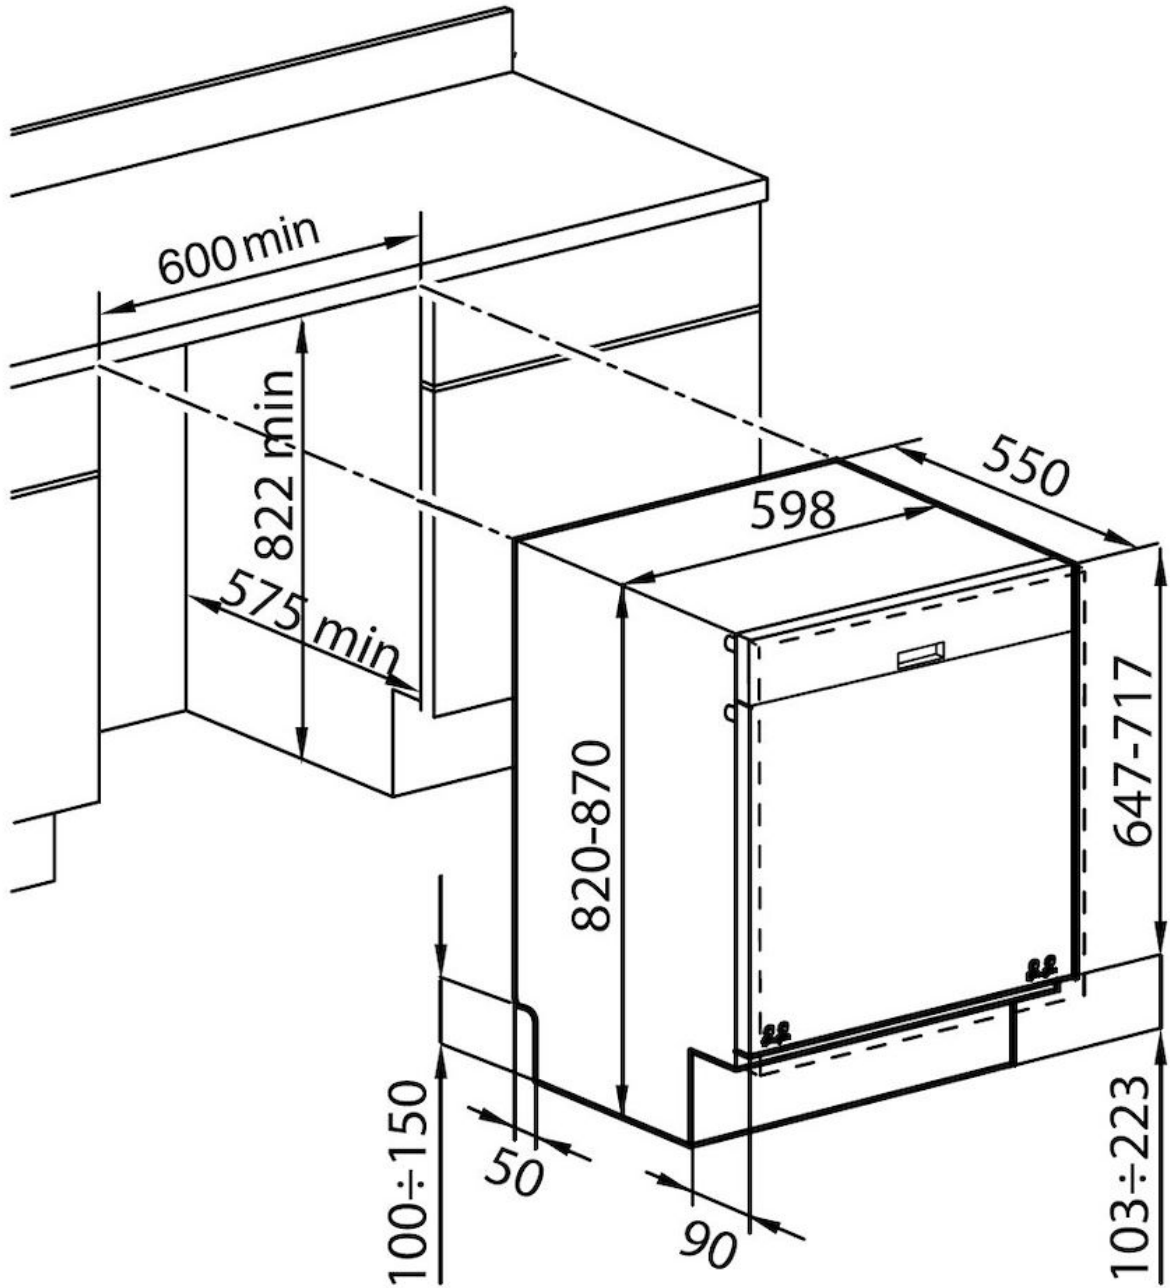

TECHNICAL DATA