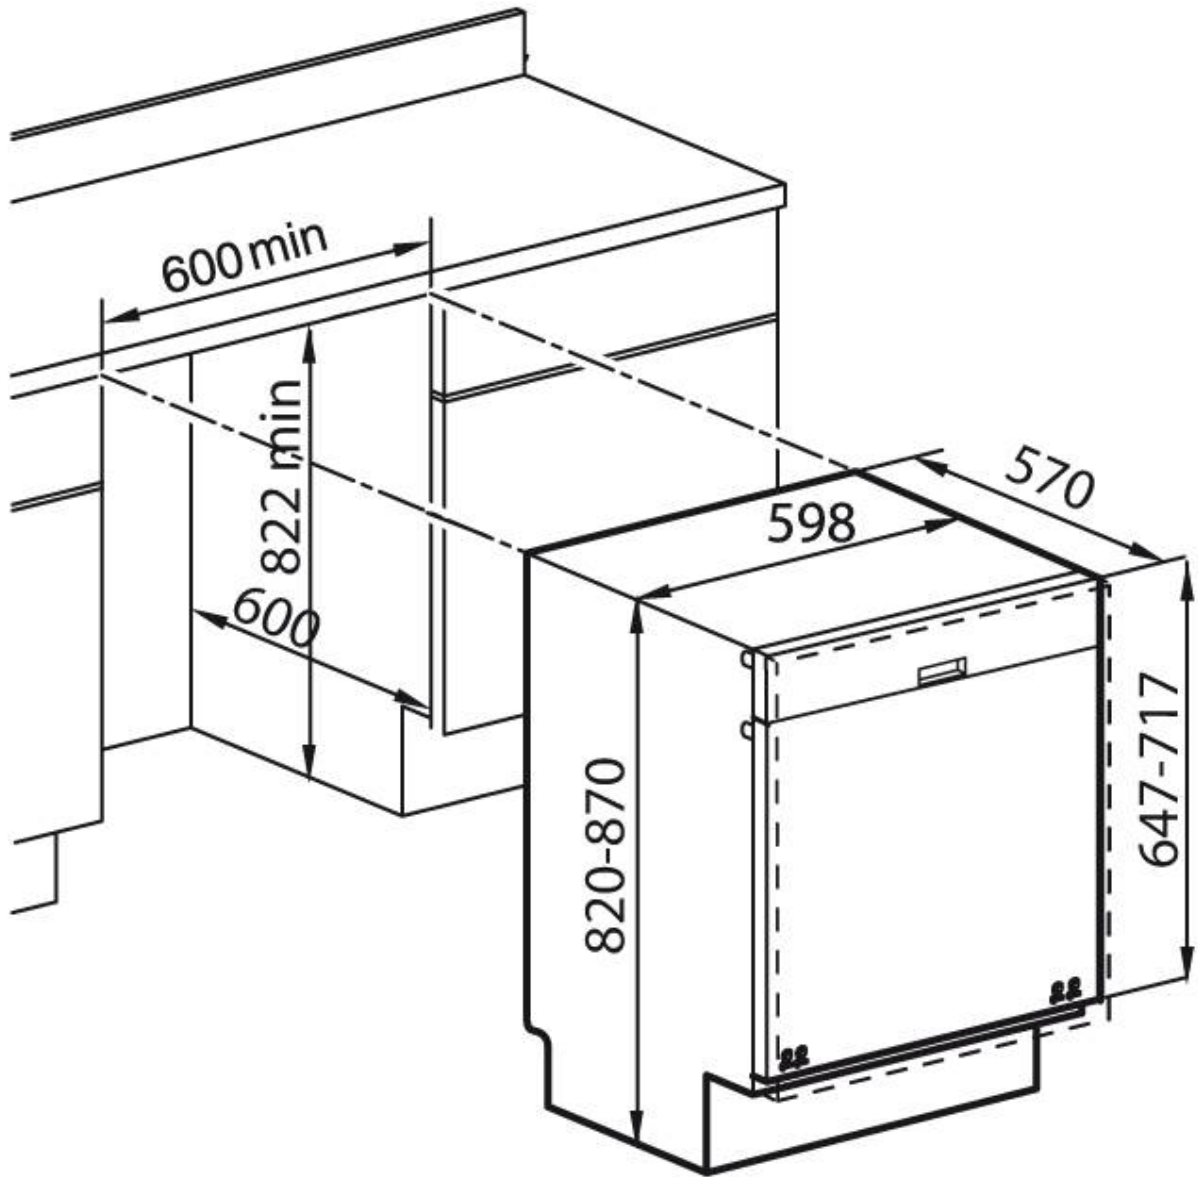

TECHNICAL DATA