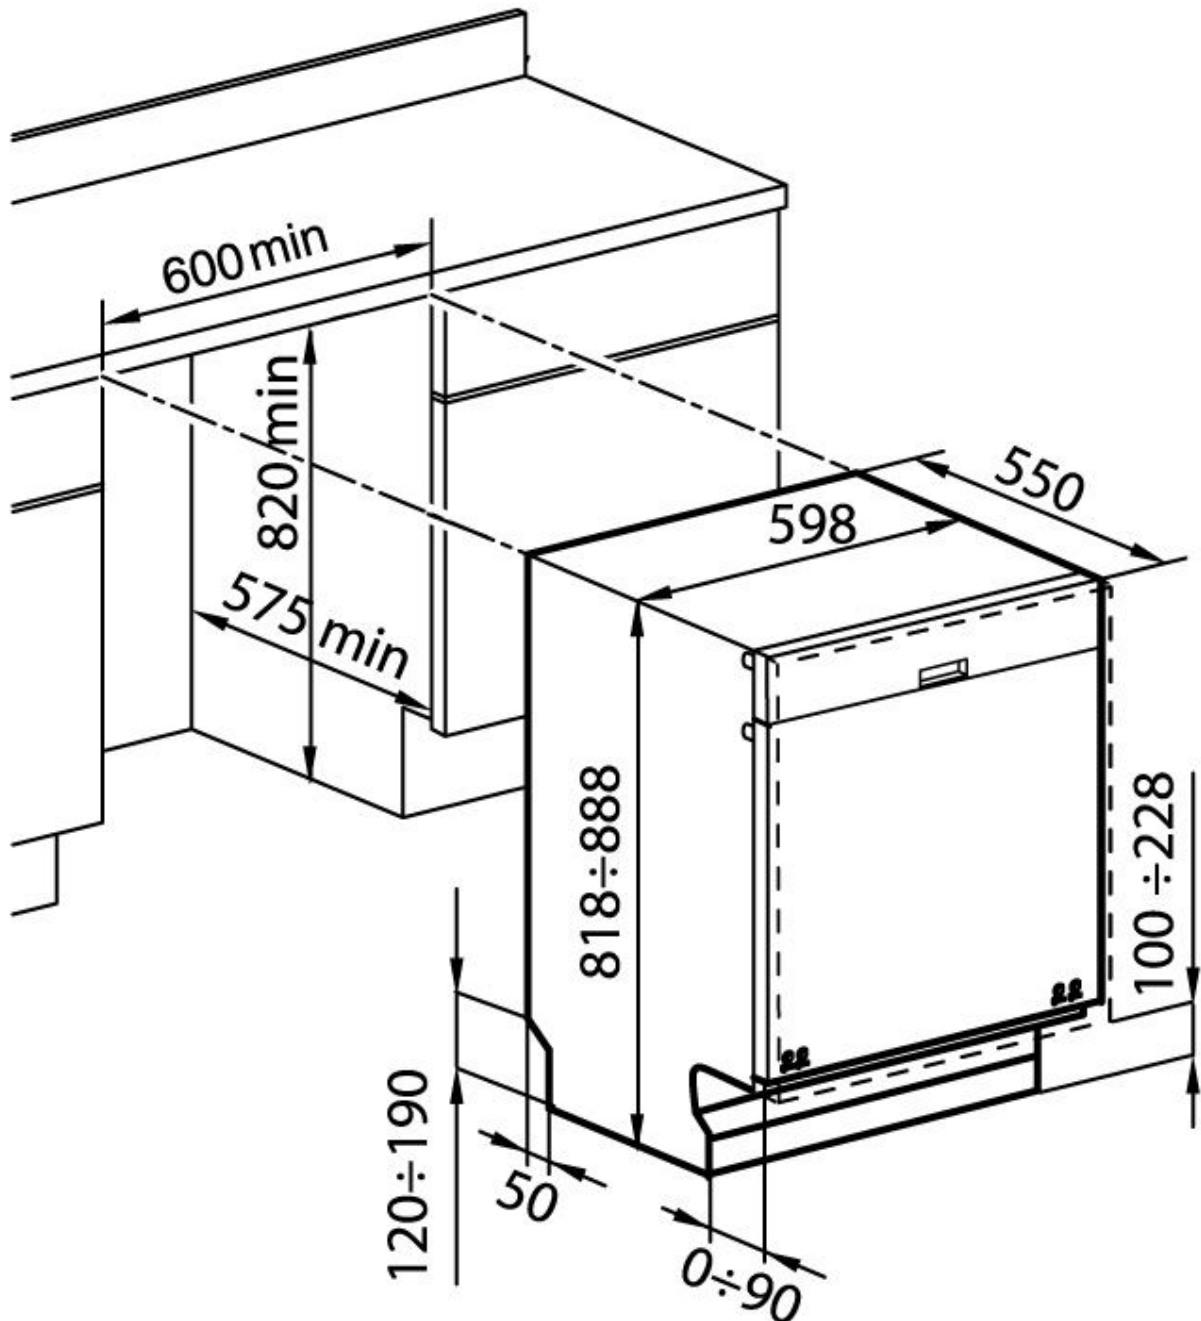

Tabs "all in one"

This option guarantees perfect results with all kinds of detergent. Once it is activated, the washing cycle is adapted to the practical all-in-one tabs instead of the regular detergent.

TECHNICAL DATA