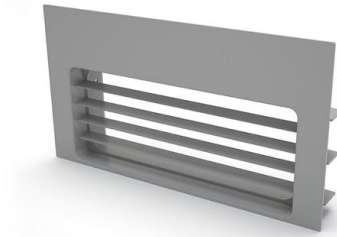

Four-position swiveling motor Four-exit motors are flexible systems that allow an easy installation, in any situation

Led colour temperature selector

The color temperature of the Breeze hood can be changed according to the environment in which it is inserted, so you can choose among a warm, natural or cold light.

Remote control

The ceiling suction systems and the Maya hoods are equipped with a remote control to easily activate all their functions from any position.

TECHNICAL DATA

GALLERY

OPTIONAL ACCESSORIES

Active charcoal refill for Long Life filter

Grid for plinth gray color

Horizontal 15° Corner connector - rectangular section

No-return valve

Professional Long Life charcoal filter

Rectangular/round adapter

White connector - rectangular section

White flexible tube with rectangular section