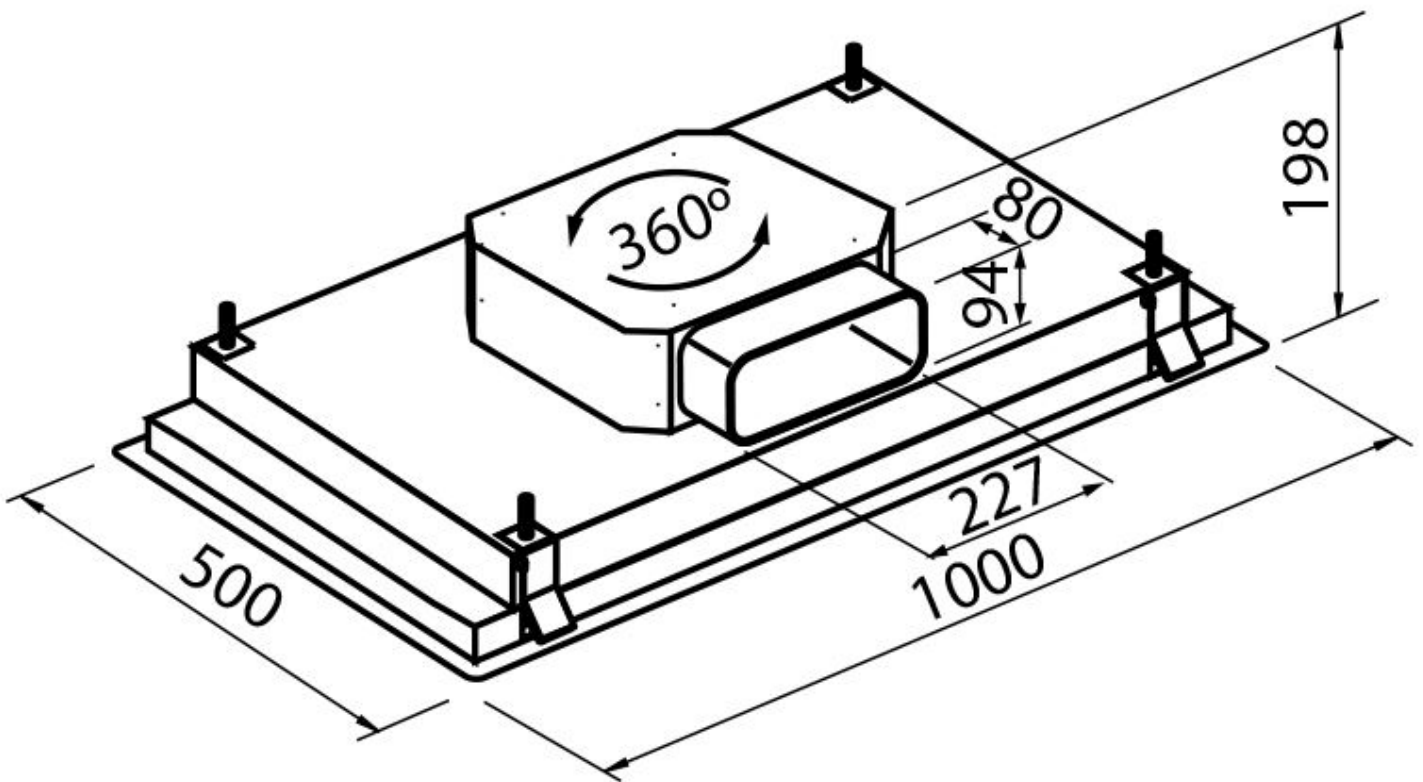

TECHNICAL DATA