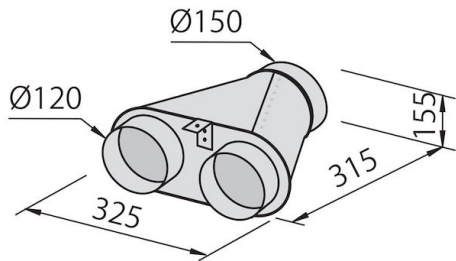

OPTIONAL ACCESSORIES

Collector for 2 pipes