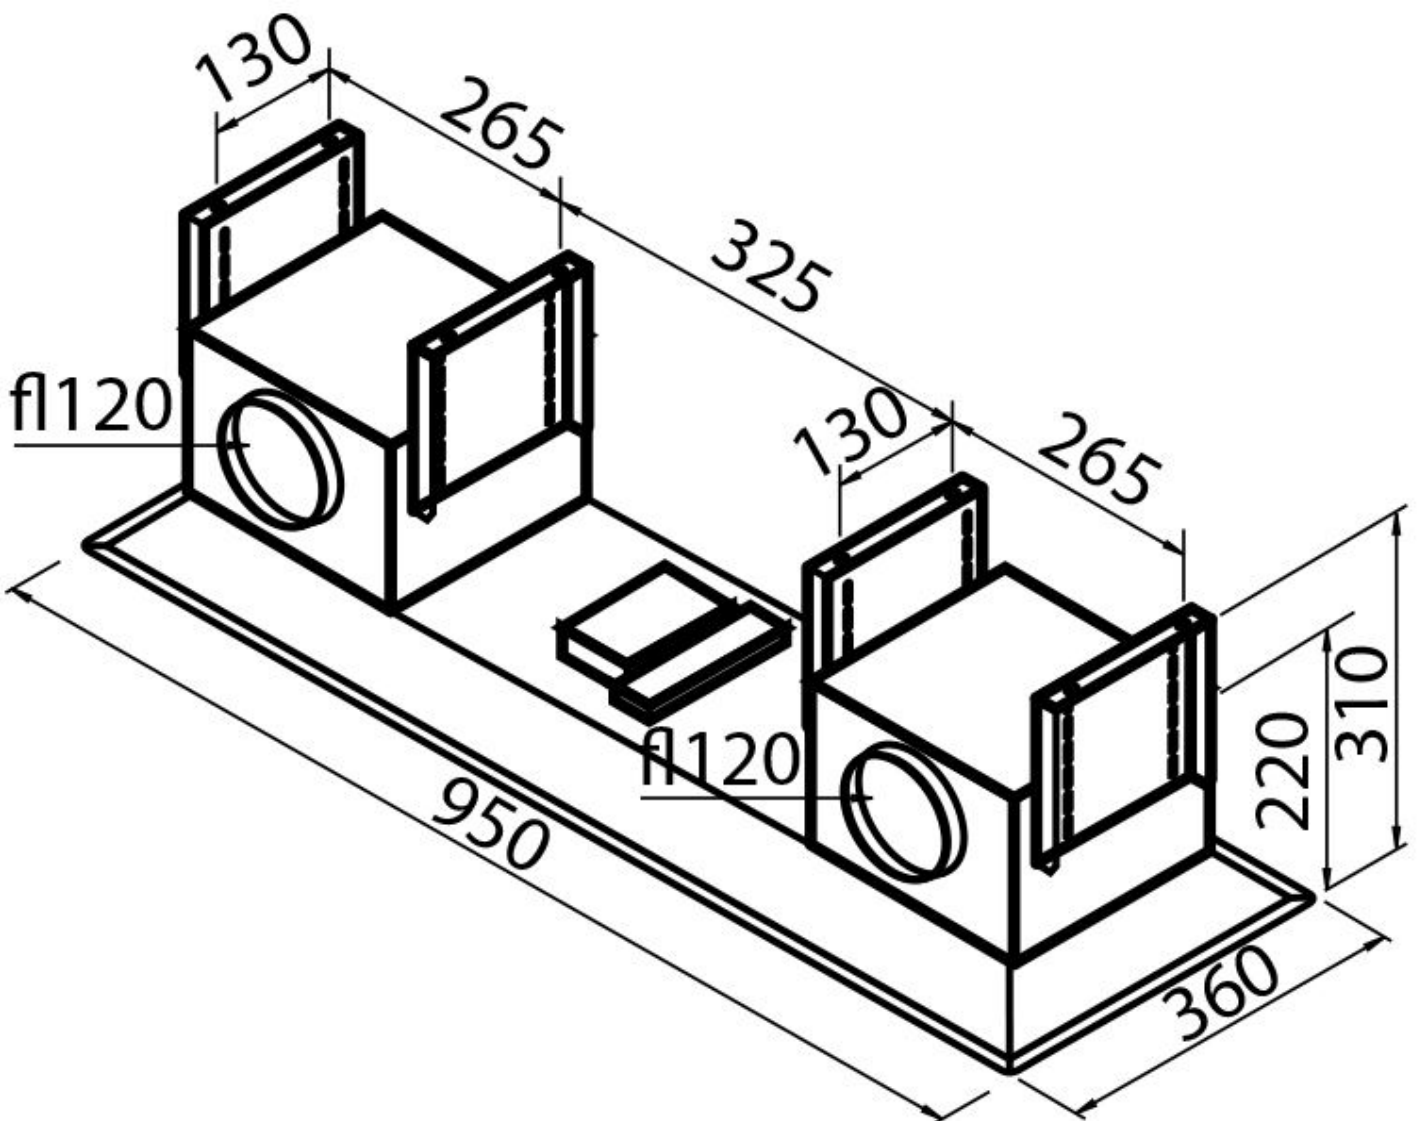

Remote control

The ceiling suction systems and the Maya hoods are equipped with a remote control to easily activate all their functions from any position.

TECHNICAL DATA