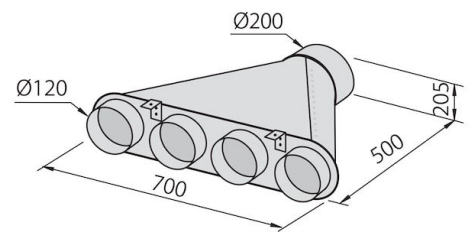

Collector for 4 pipes